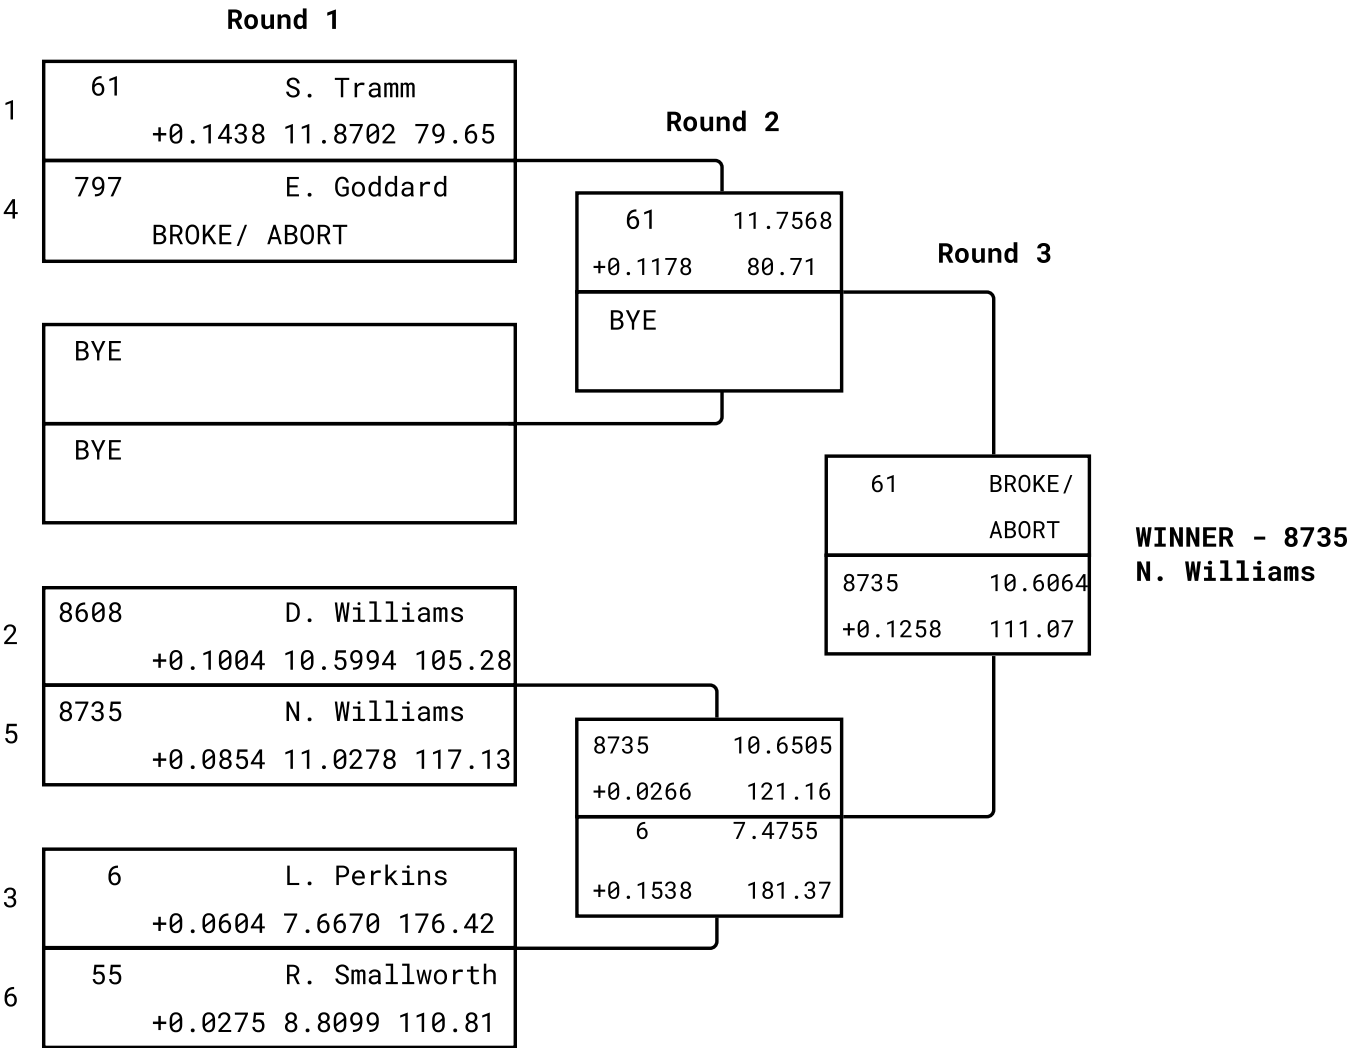

Comp Eliminator - Ladder

ALTERNATES :

- 1. NONE
- 2. NONE
- 3. NONE
- 4. NONE

Revision: 4 **Published: 17:11:51 19/04/2026**

Signature