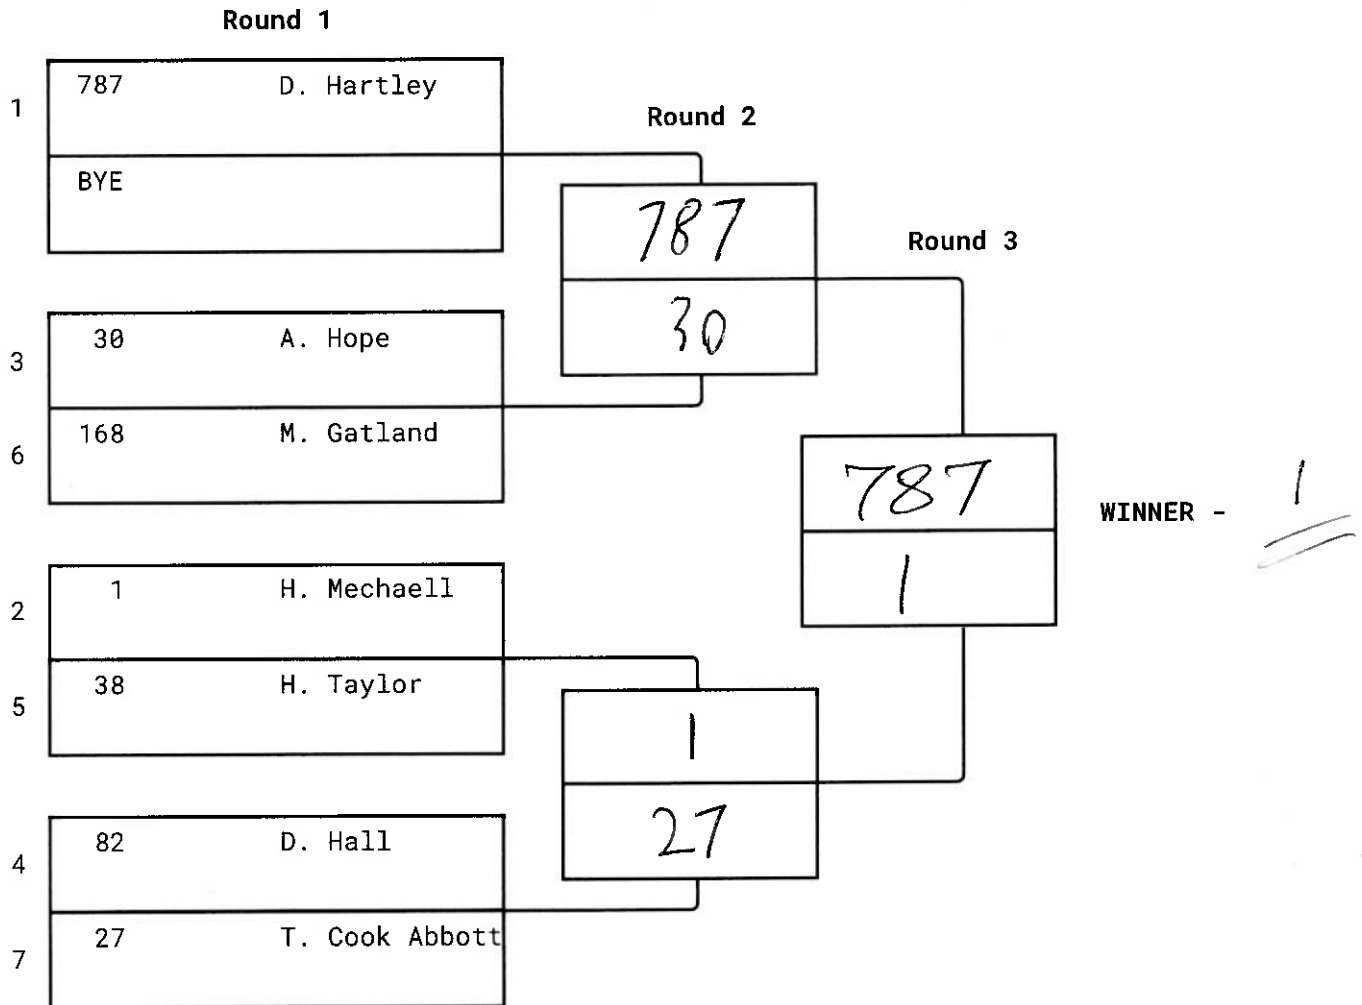

**9.50 Bike - Ladder**

ALTERNATES :

- 1. NONE
- 2. NONE
- 3. NONE
- 4. NONE

Revision: 1

Published: 18:23:06 04/04/2026

Signature

Powered by **Spacestation API**  
Trident Software [www.tridentsoftware.uk](http://www.tridentsoftware.uk)