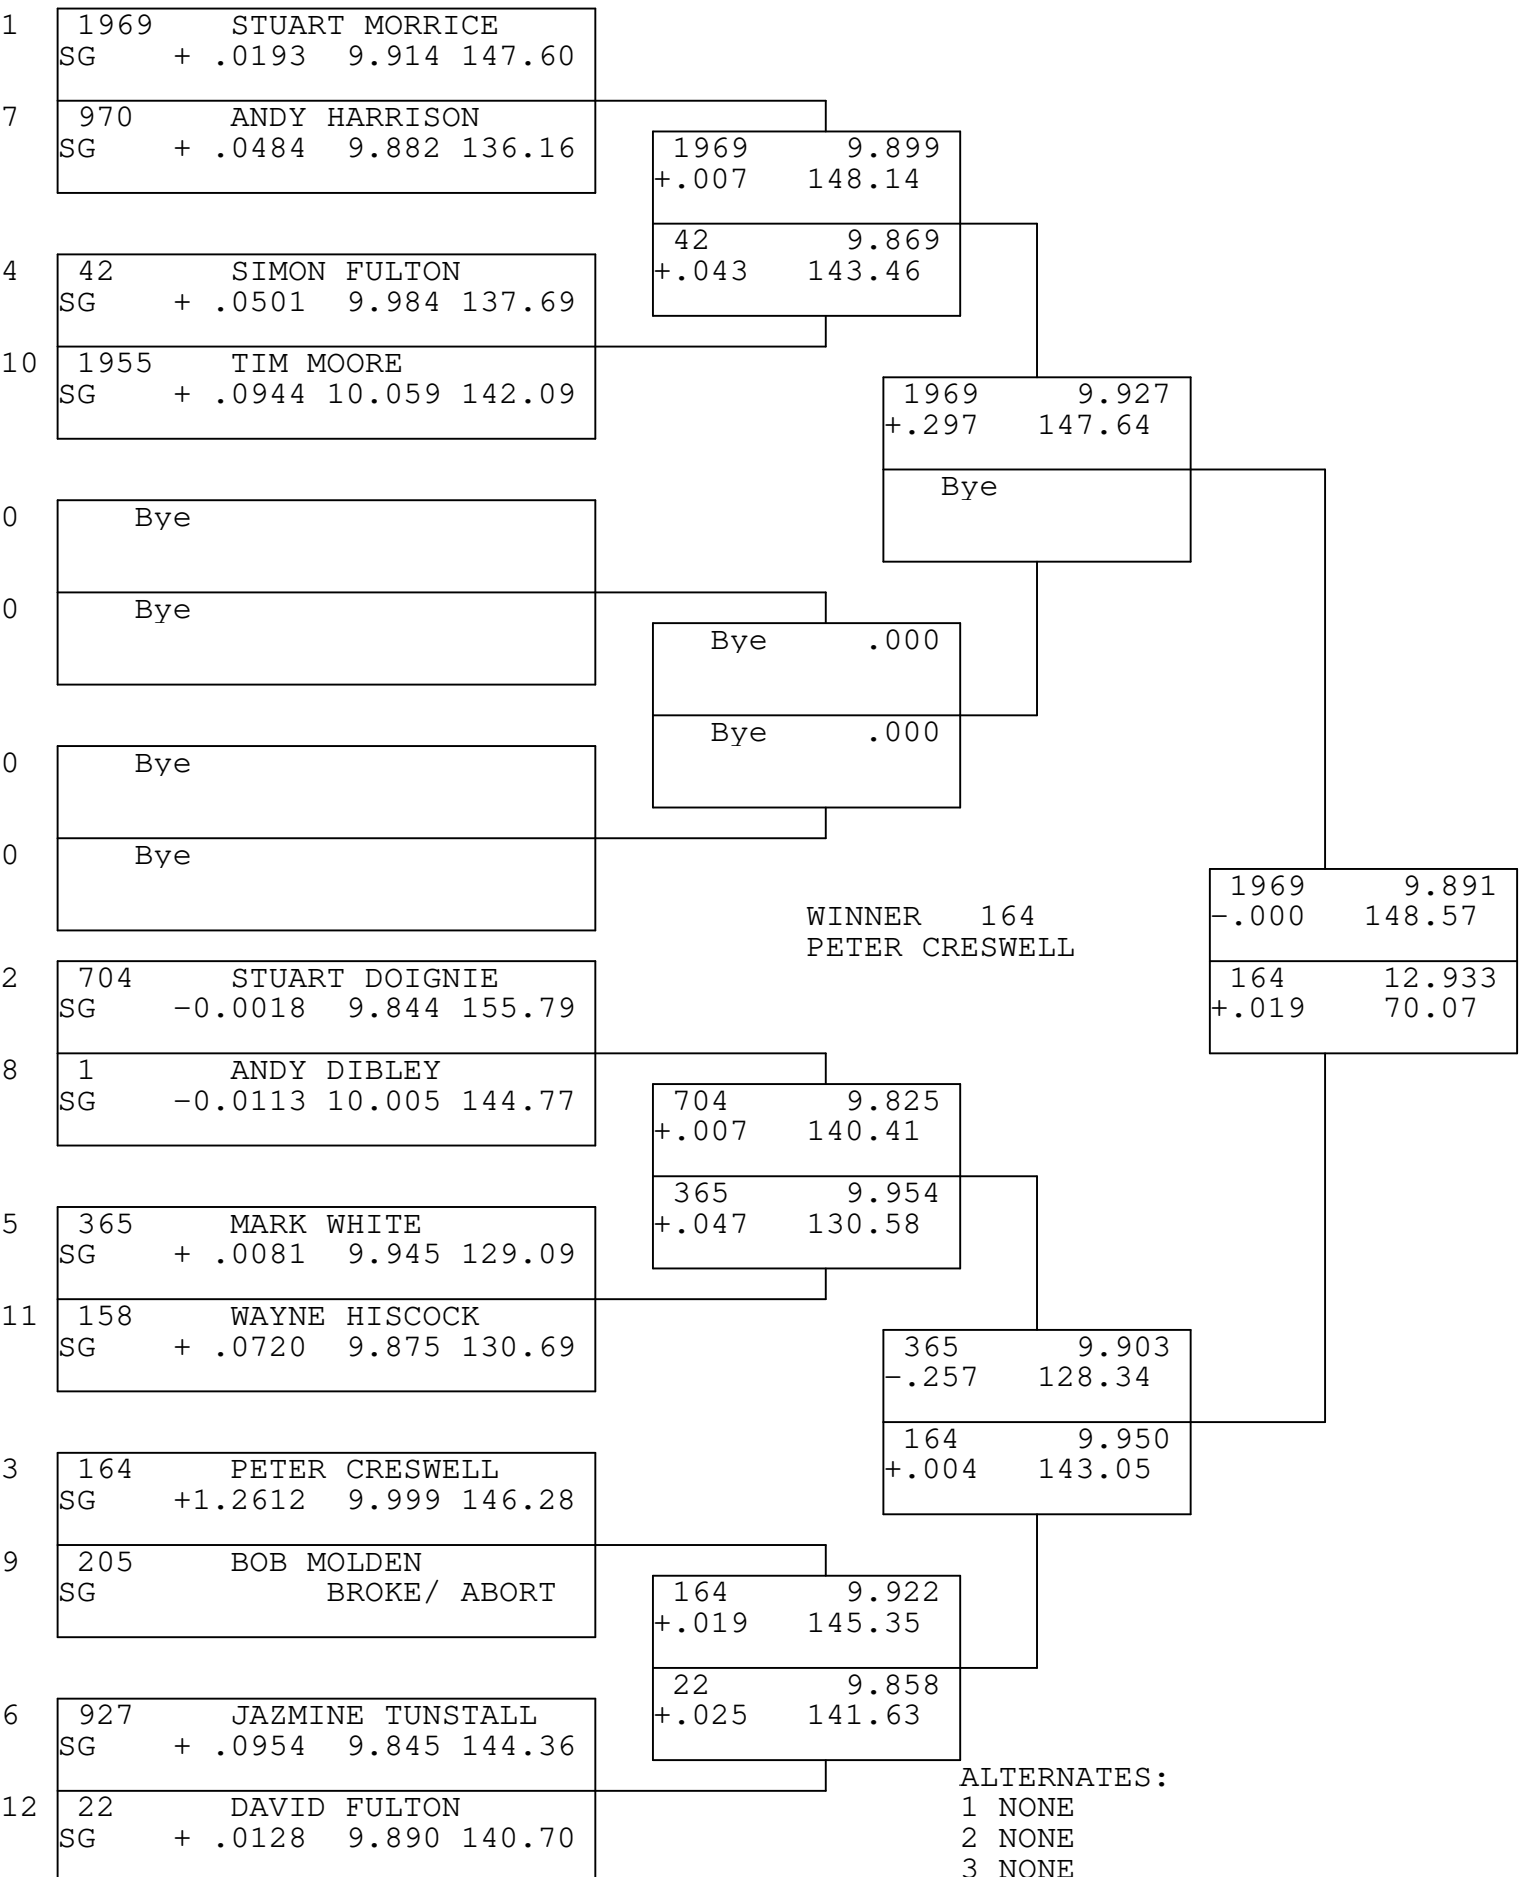

Summer Nationals

SUPER GAS

TSI RACENET SYSTEM  
PROGRESSIVE LADDER FOR 12 CARS

02/07/2023  
17:18:17

ALTERNATES:  
1 NONE  
2 NONE  
3 NONE