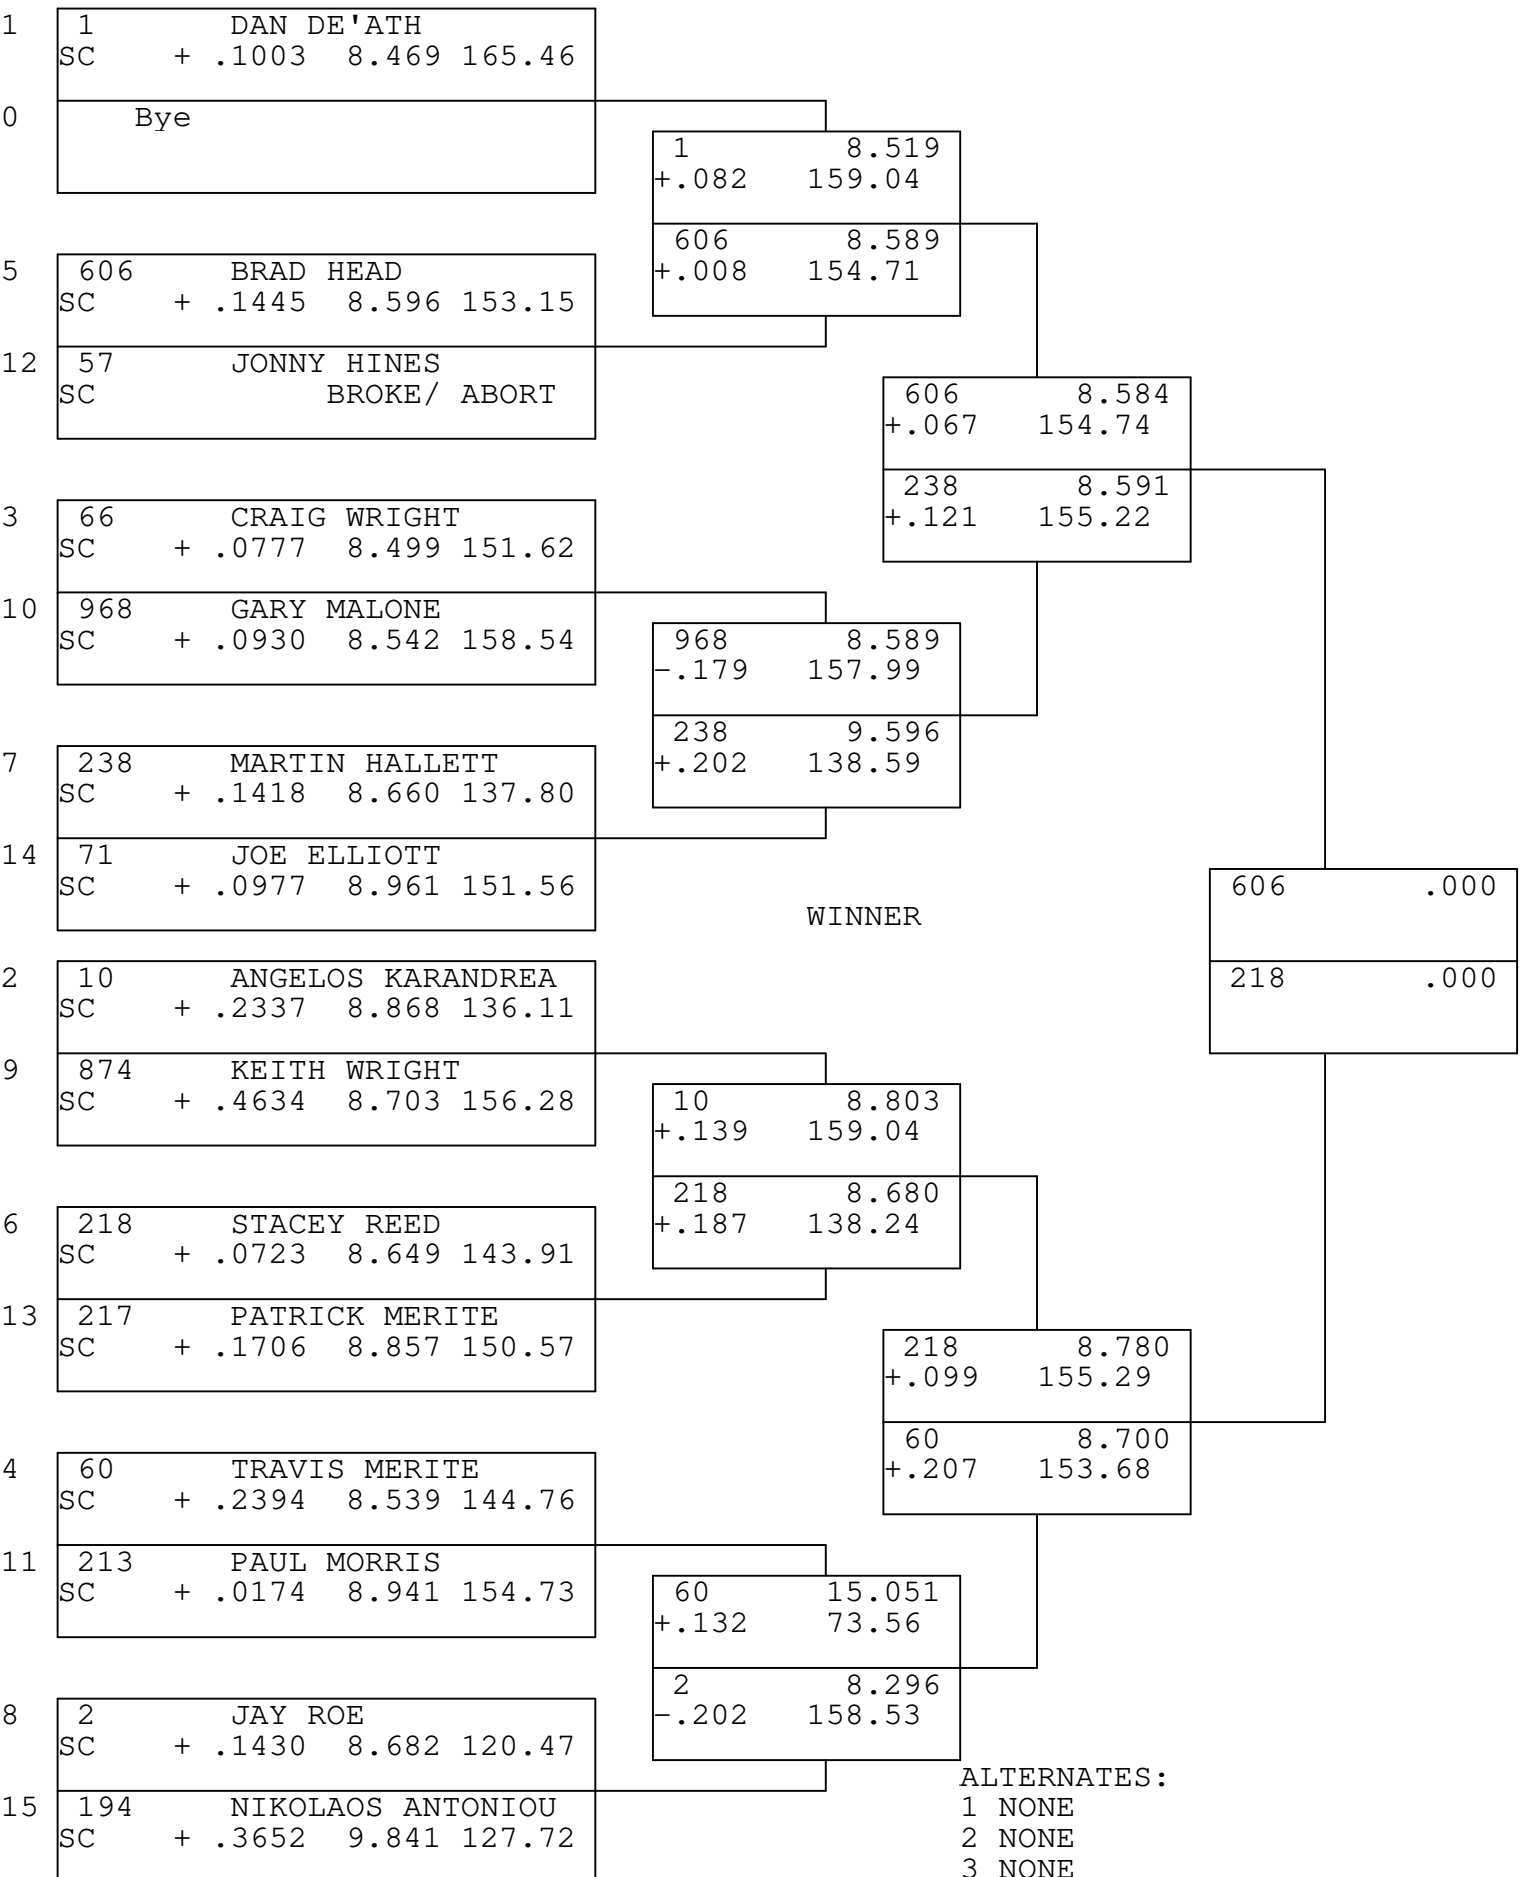

Summer Nationals

8.50 BIKE

TSI RACENET SYSTEM
PROGRESSIVE LADDER FOR 15 CARS

02/07/2023
16:28:18

WINNER

ALTERNATES:
1 NONE
2 NONE
3 NONE