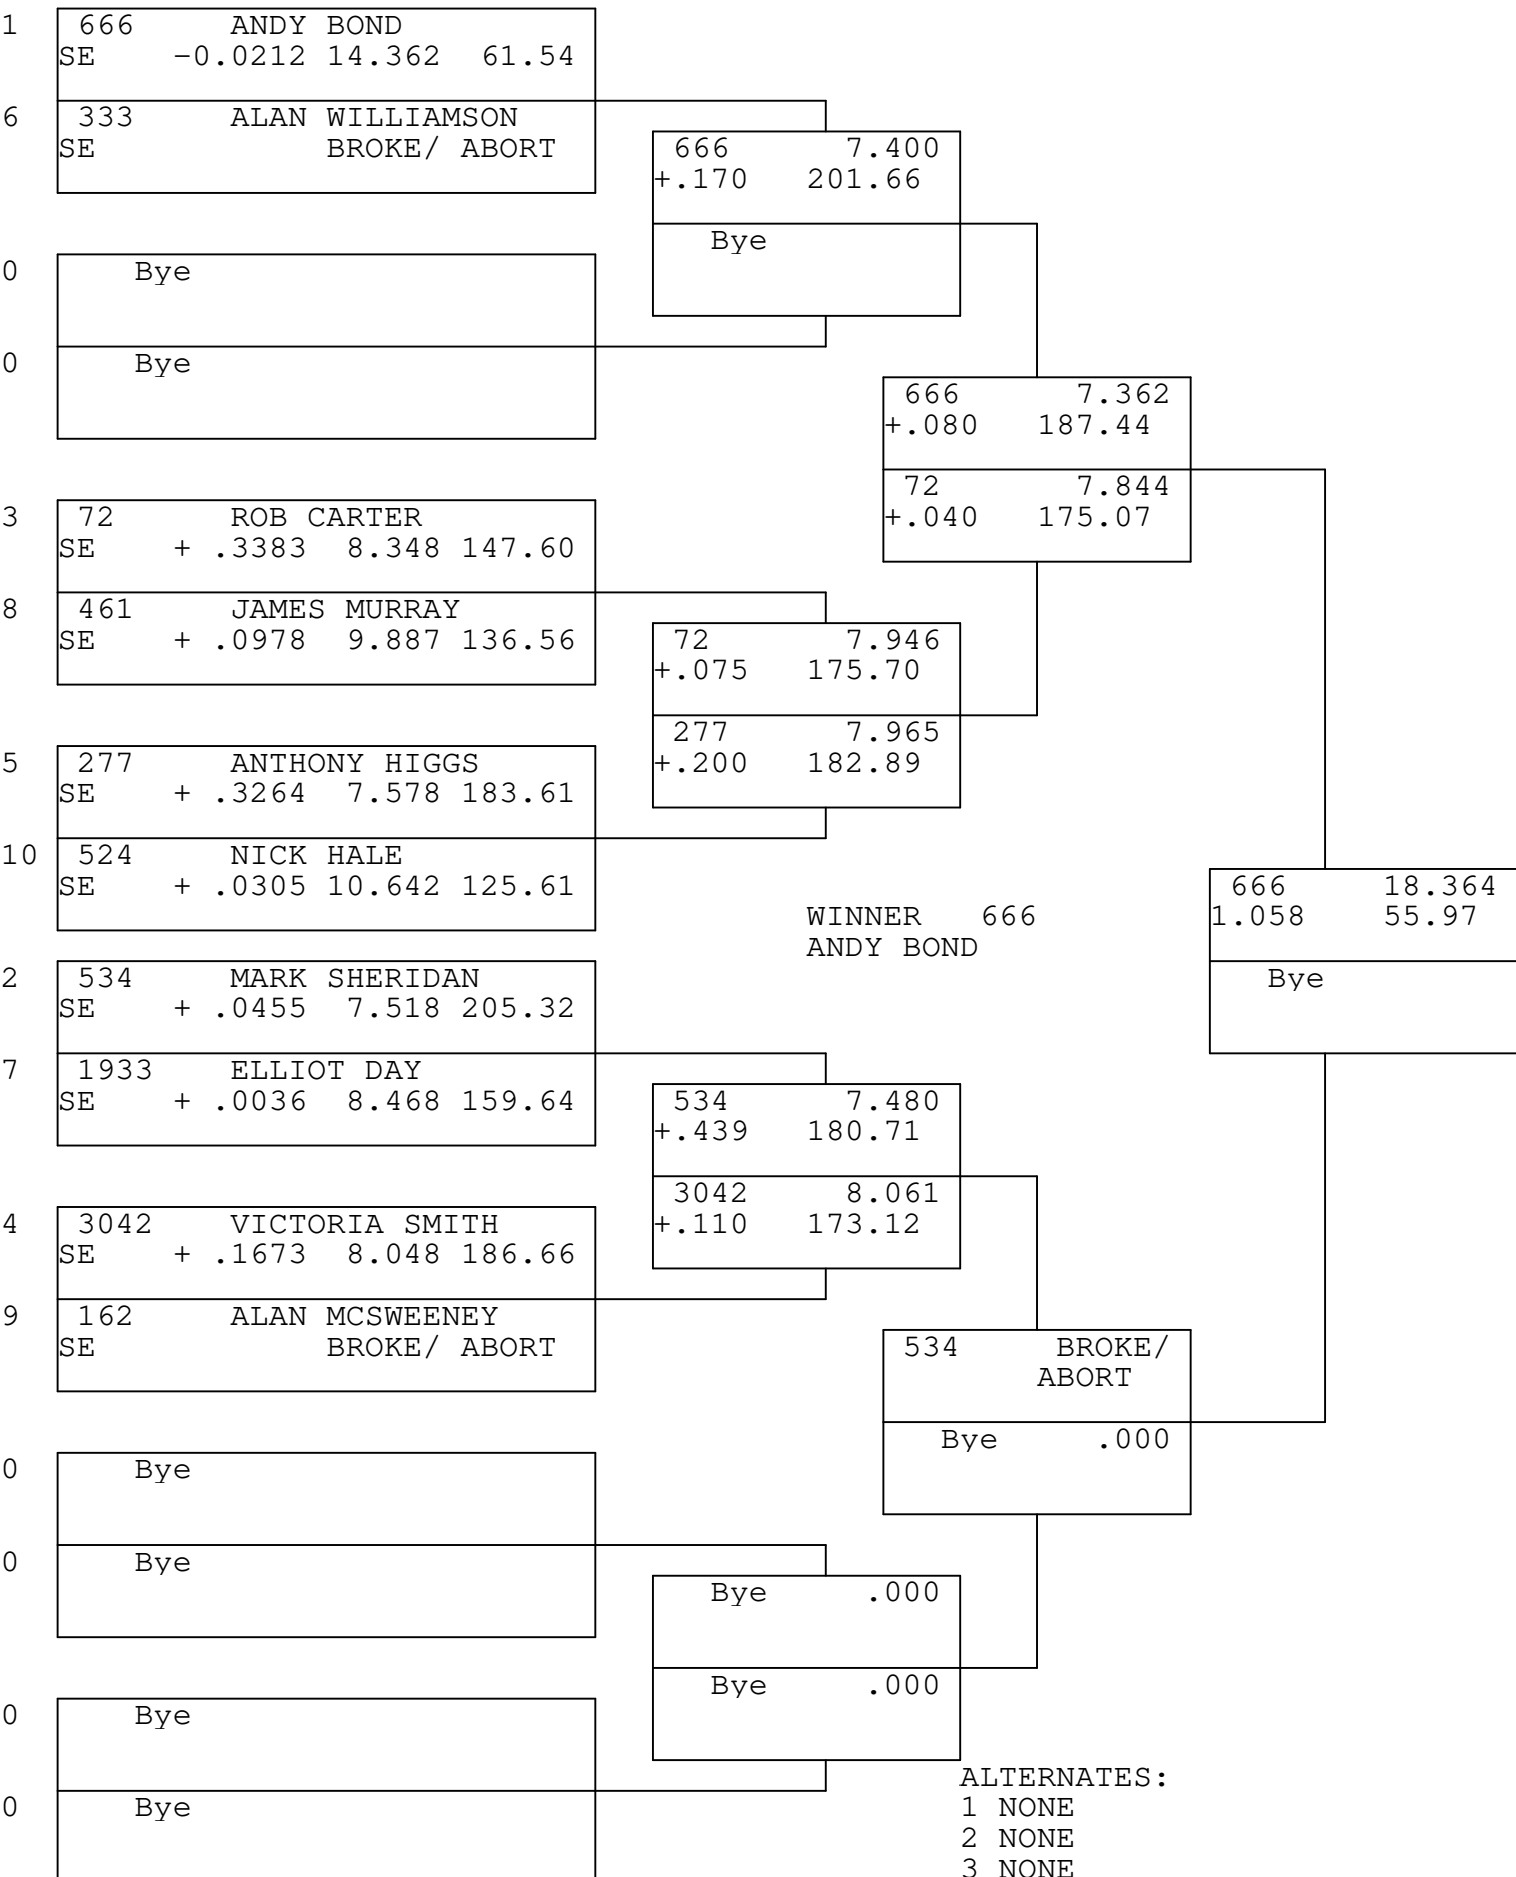

National Finals

STREET ELIMINATOR

TSI RACENET SYSTEM  
PROGRESSIVE LADDER FOR 10 CARS

24/09/2023  
17:57:18

ALTERNATES:  
1 NONE  
2 NONE  
3 NONE  
4 NONE