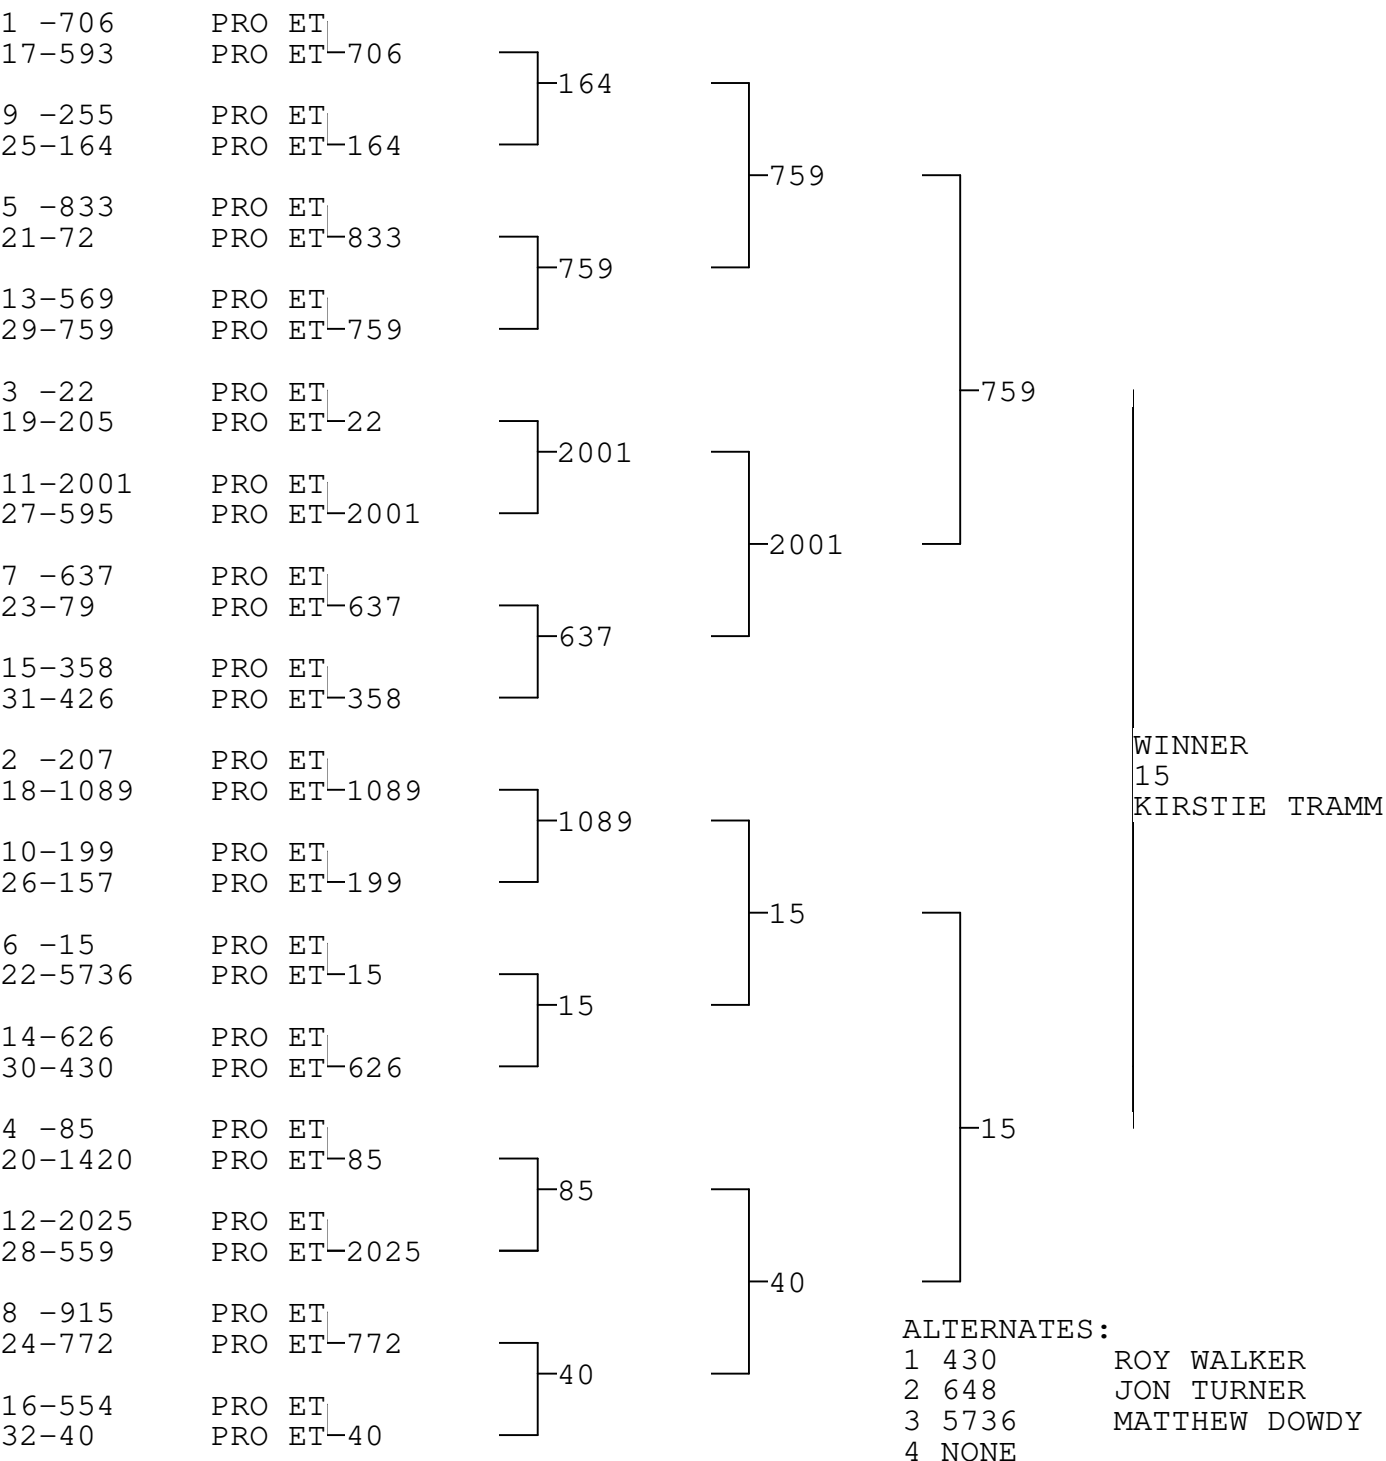

PRO ET

TSI RACENET SYSTEM
PROGRESSIVE LADDER FOR 32 CARS

29/05/2023
19:40:36

- ALTERNATES:
- 1 430 ROY WALKER
 - 2 648 JON TURNER
 - 3 5736 MATTHEW DOWDY
 - 4 NONE