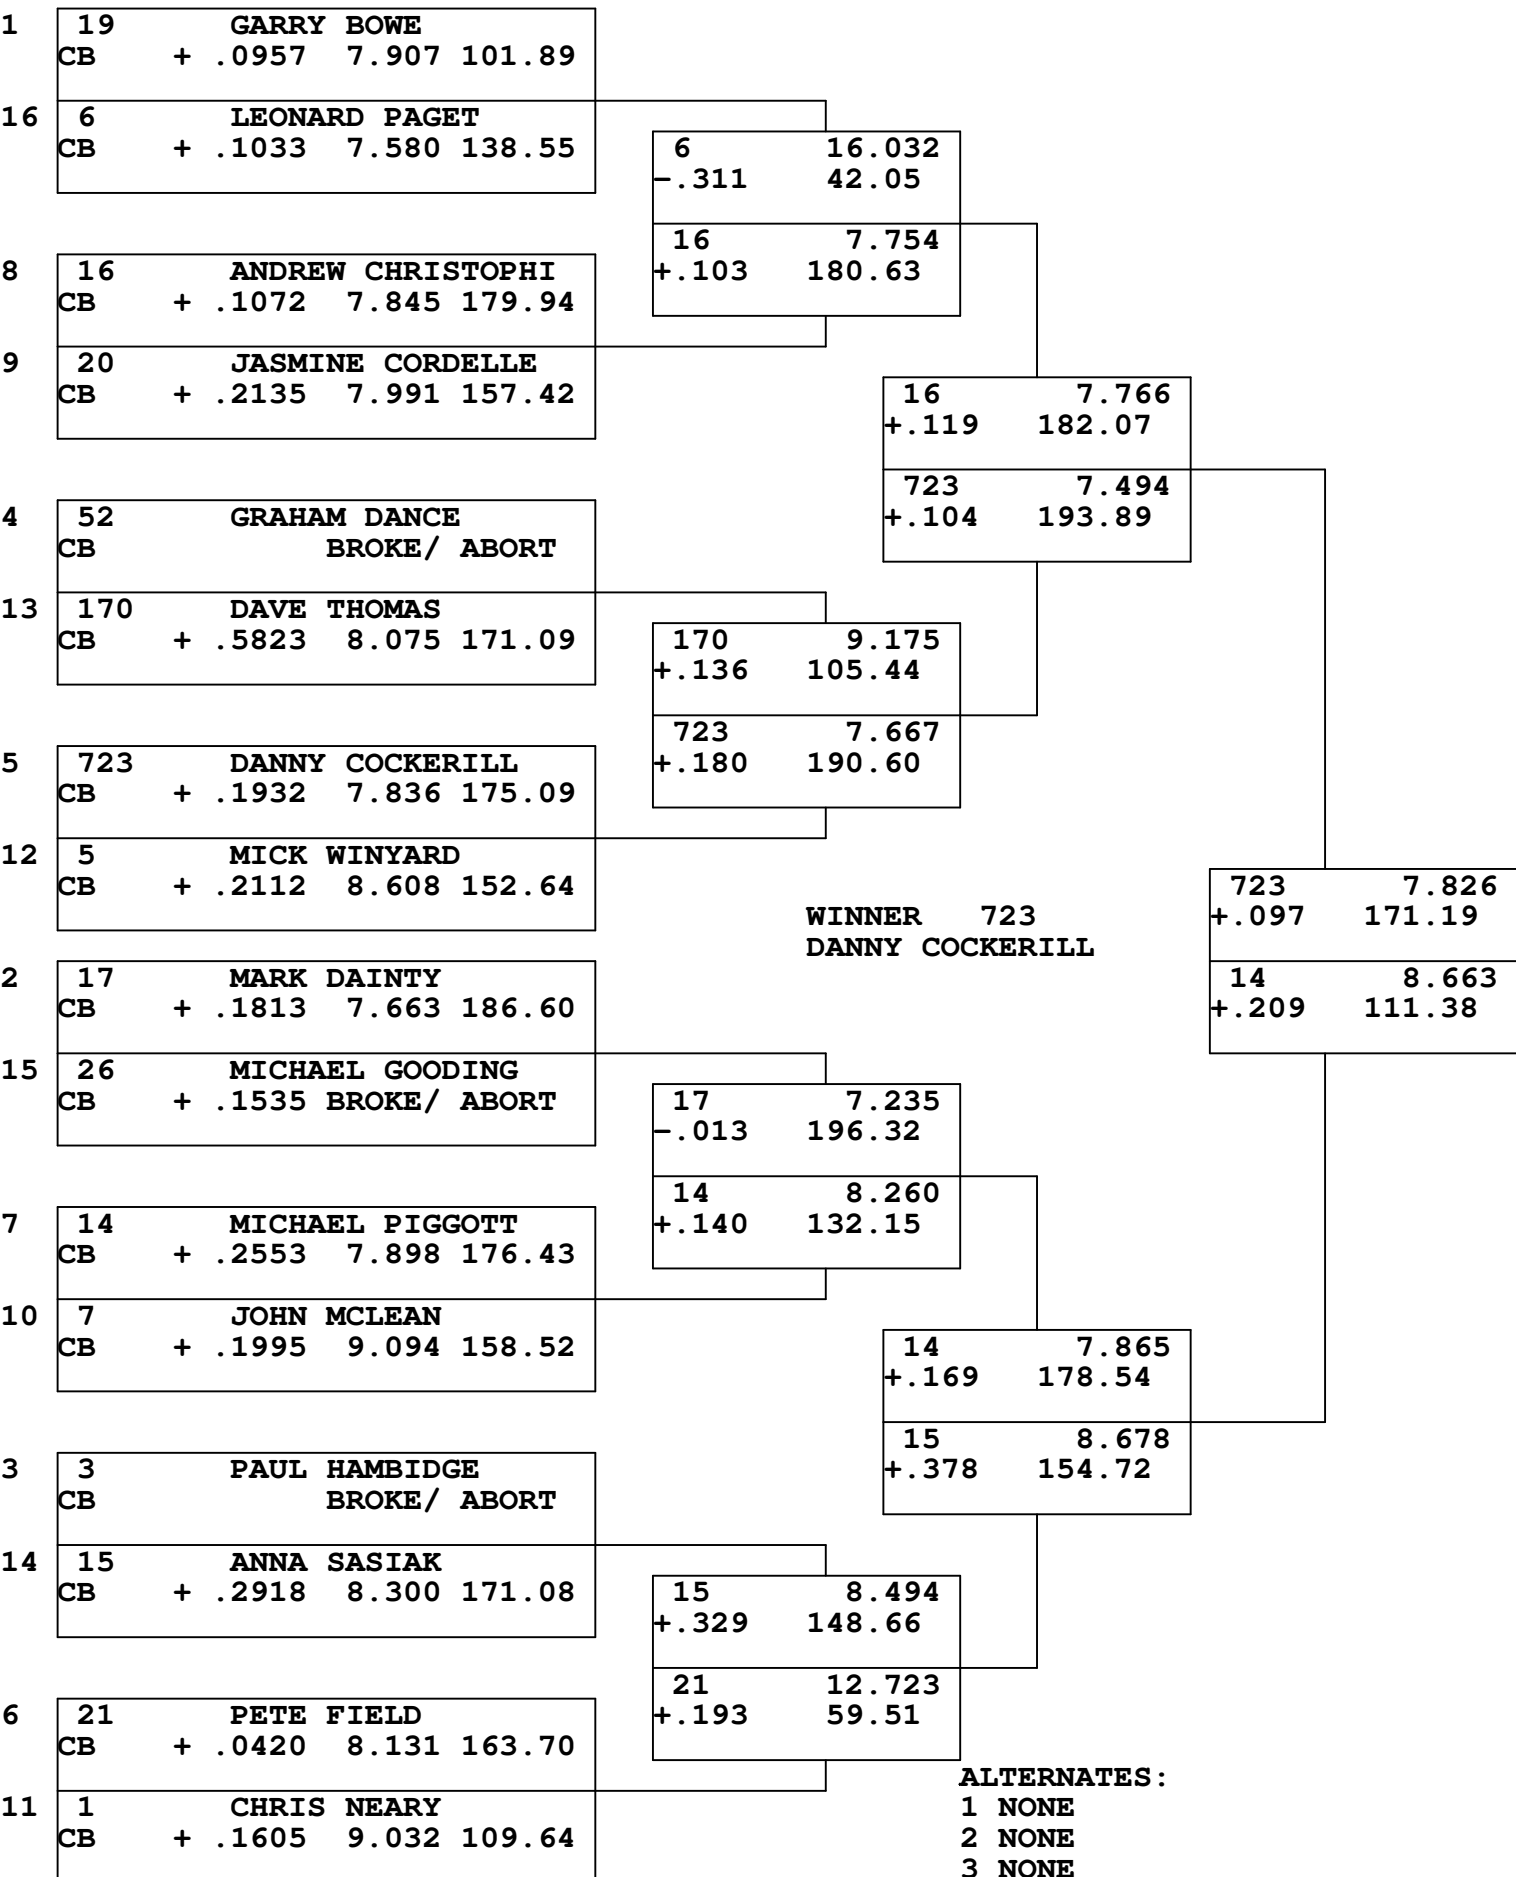

Greenlight Nationals

COMP BIKE

TSI RACENET SYSTEM
PROGRESSIVE LADDER FOR 16 CARS

20/08/2023
18:18:39

ALTERNATES:
1 NONE
2 NONE
3 NONE
4 NONE