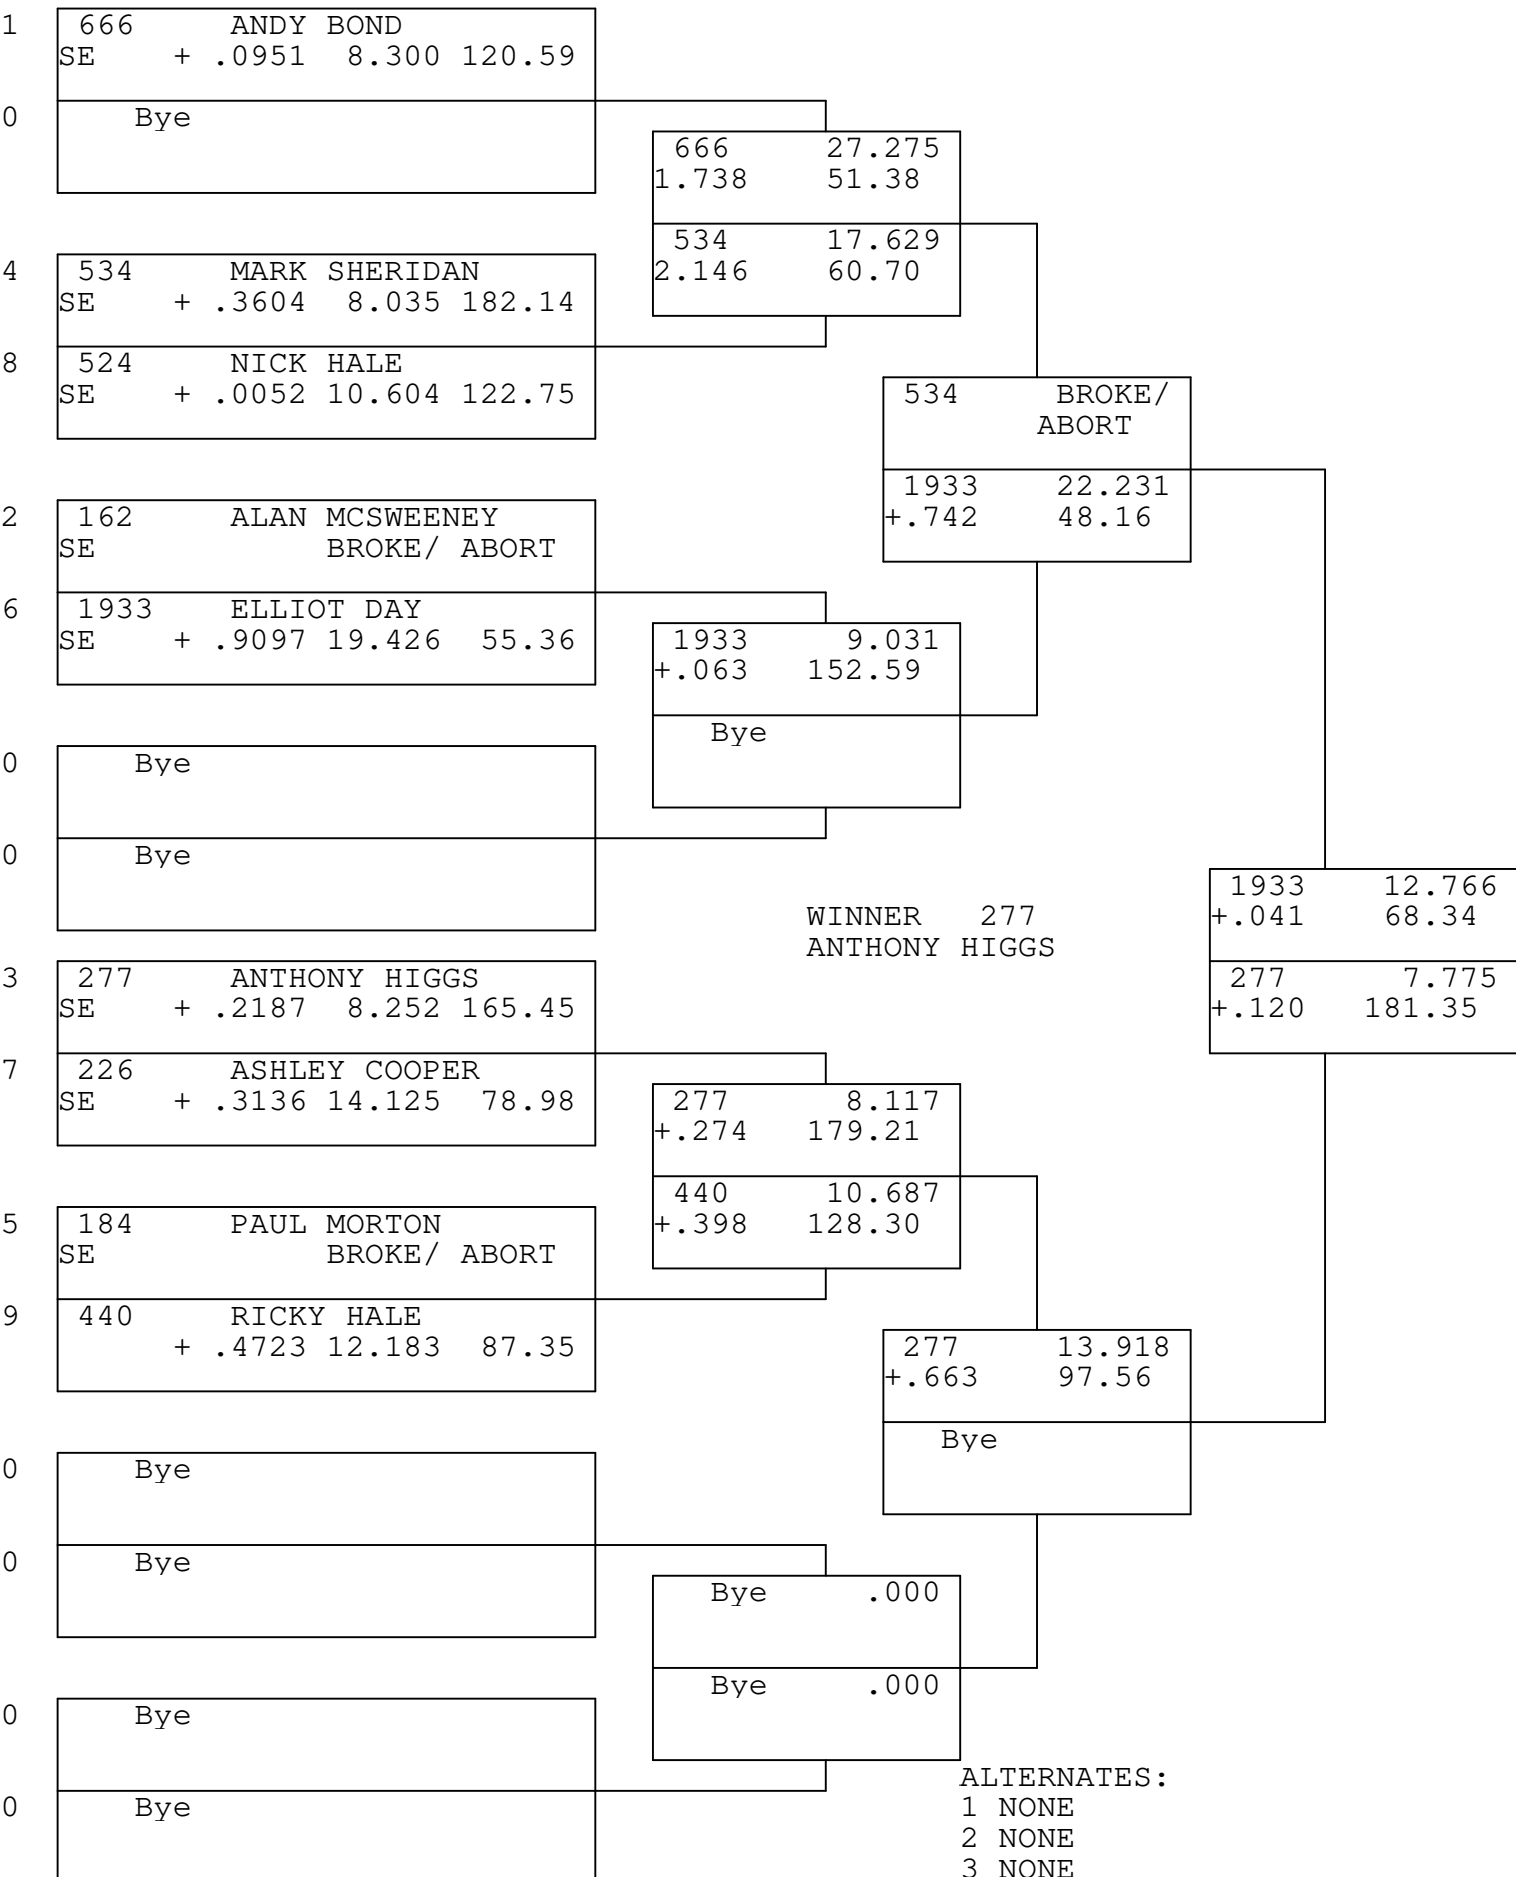

Summer Nationals

STREET ELIMINATOR

TSI RACENET SYSTEM
PROGRESSIVE LADDER FOR 9 CARS

2022-07-03
19:01:50

ALTERNATES:
1 NONE
2 NONE
3 NONE