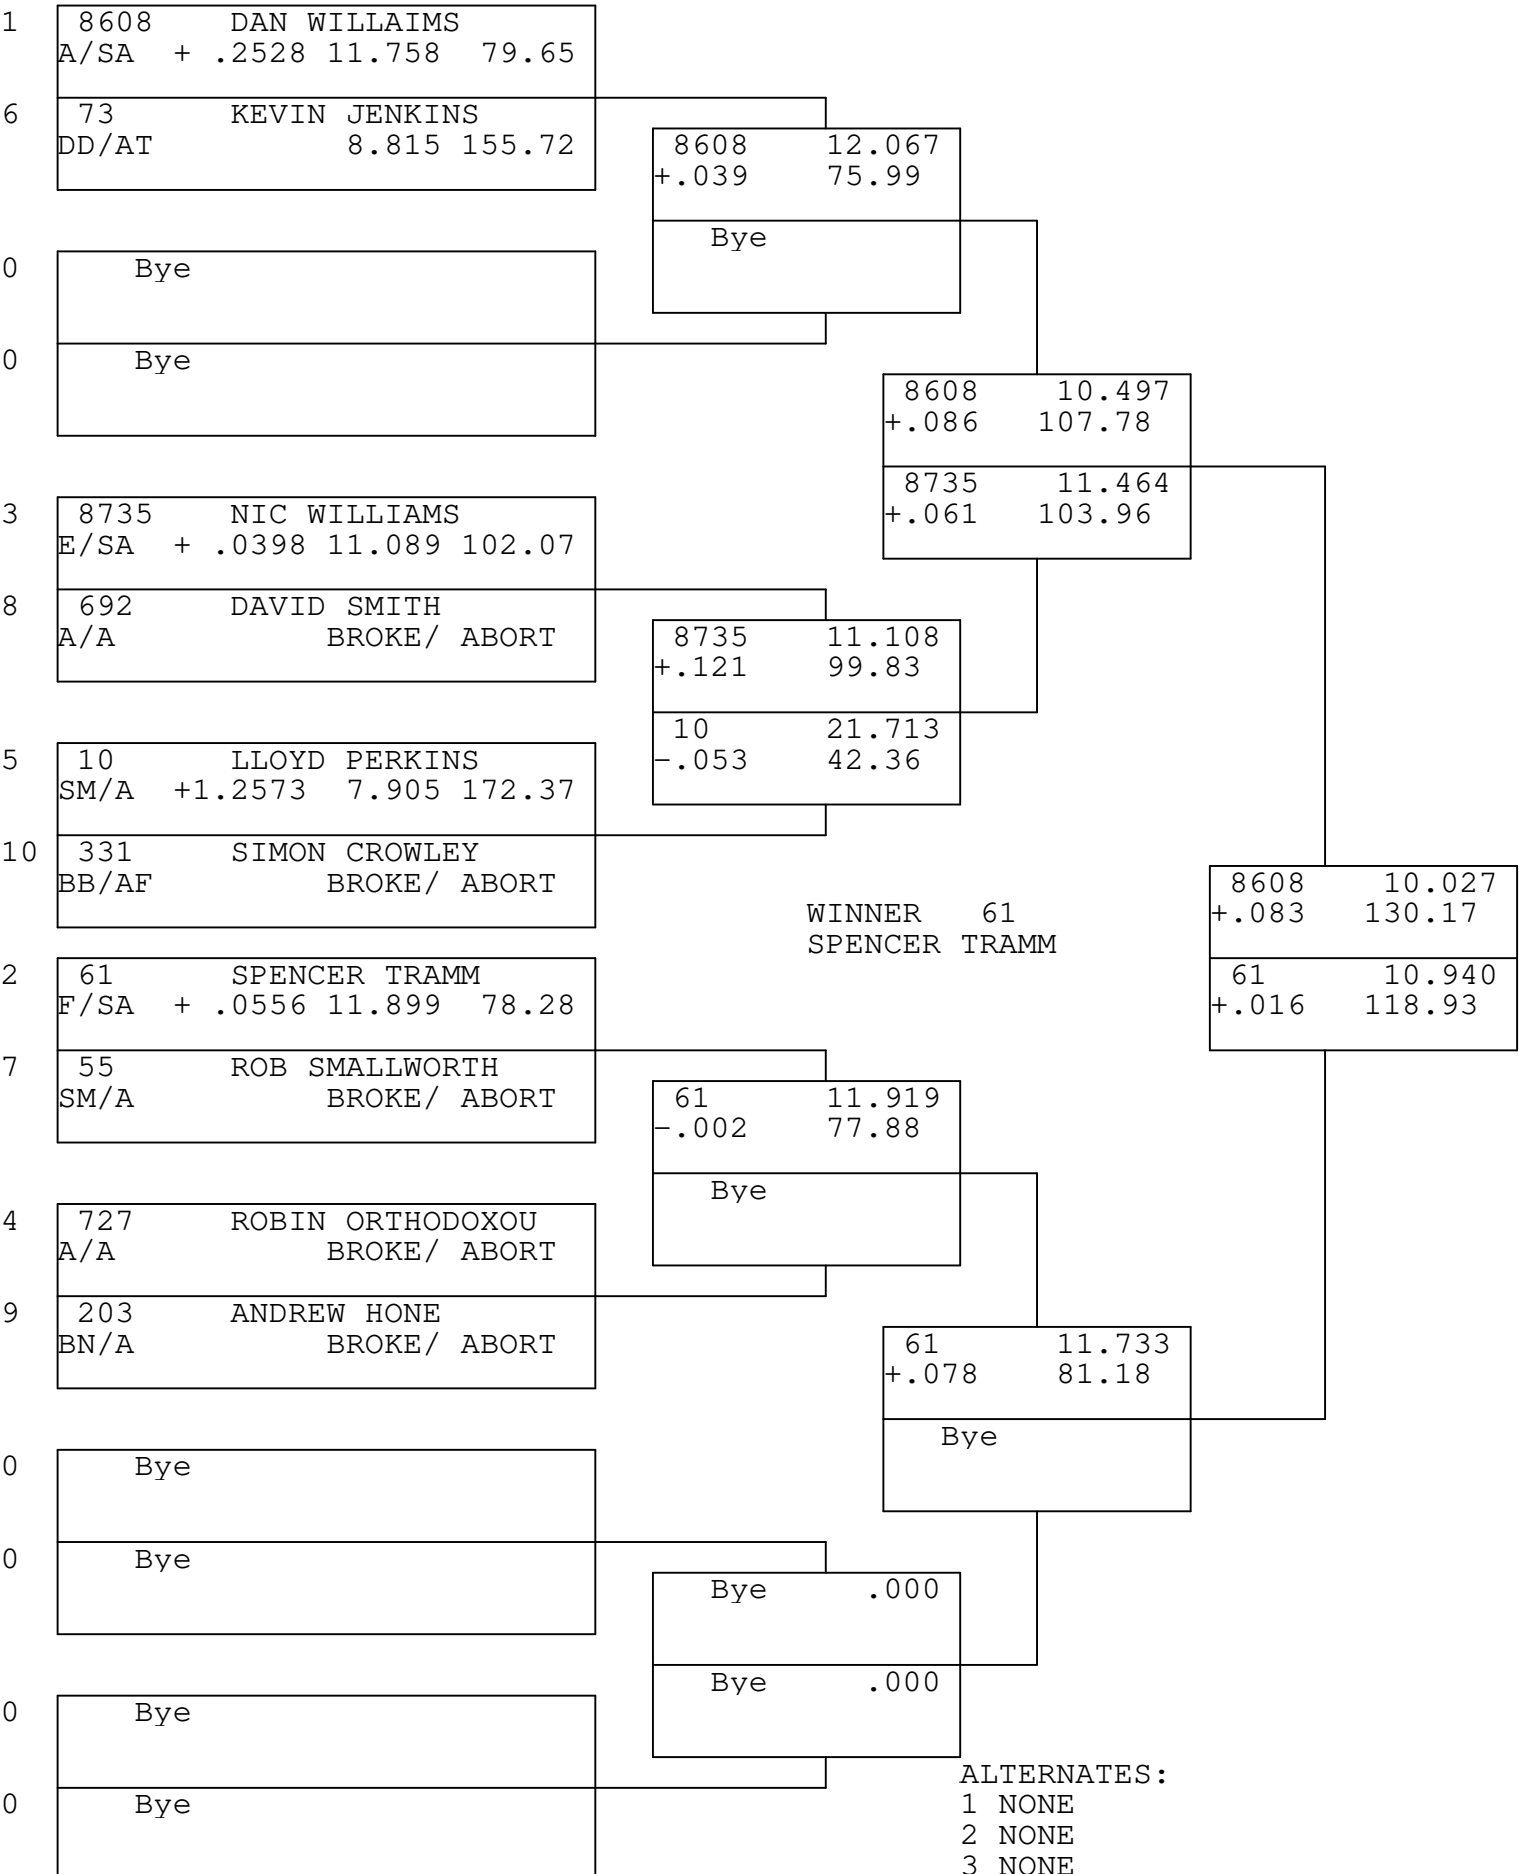

Springspeed Nationals

COMP ELIMINATOR

TSI RACENET SYSTEM  
PROGRESSIVE LADDER FOR 10 CARS

2022-05-02  
16:15:44

WINNER 61  
SPENCER TRAMM

ALTERNATES:  
1 NONE  
2 NONE  
3 NONE