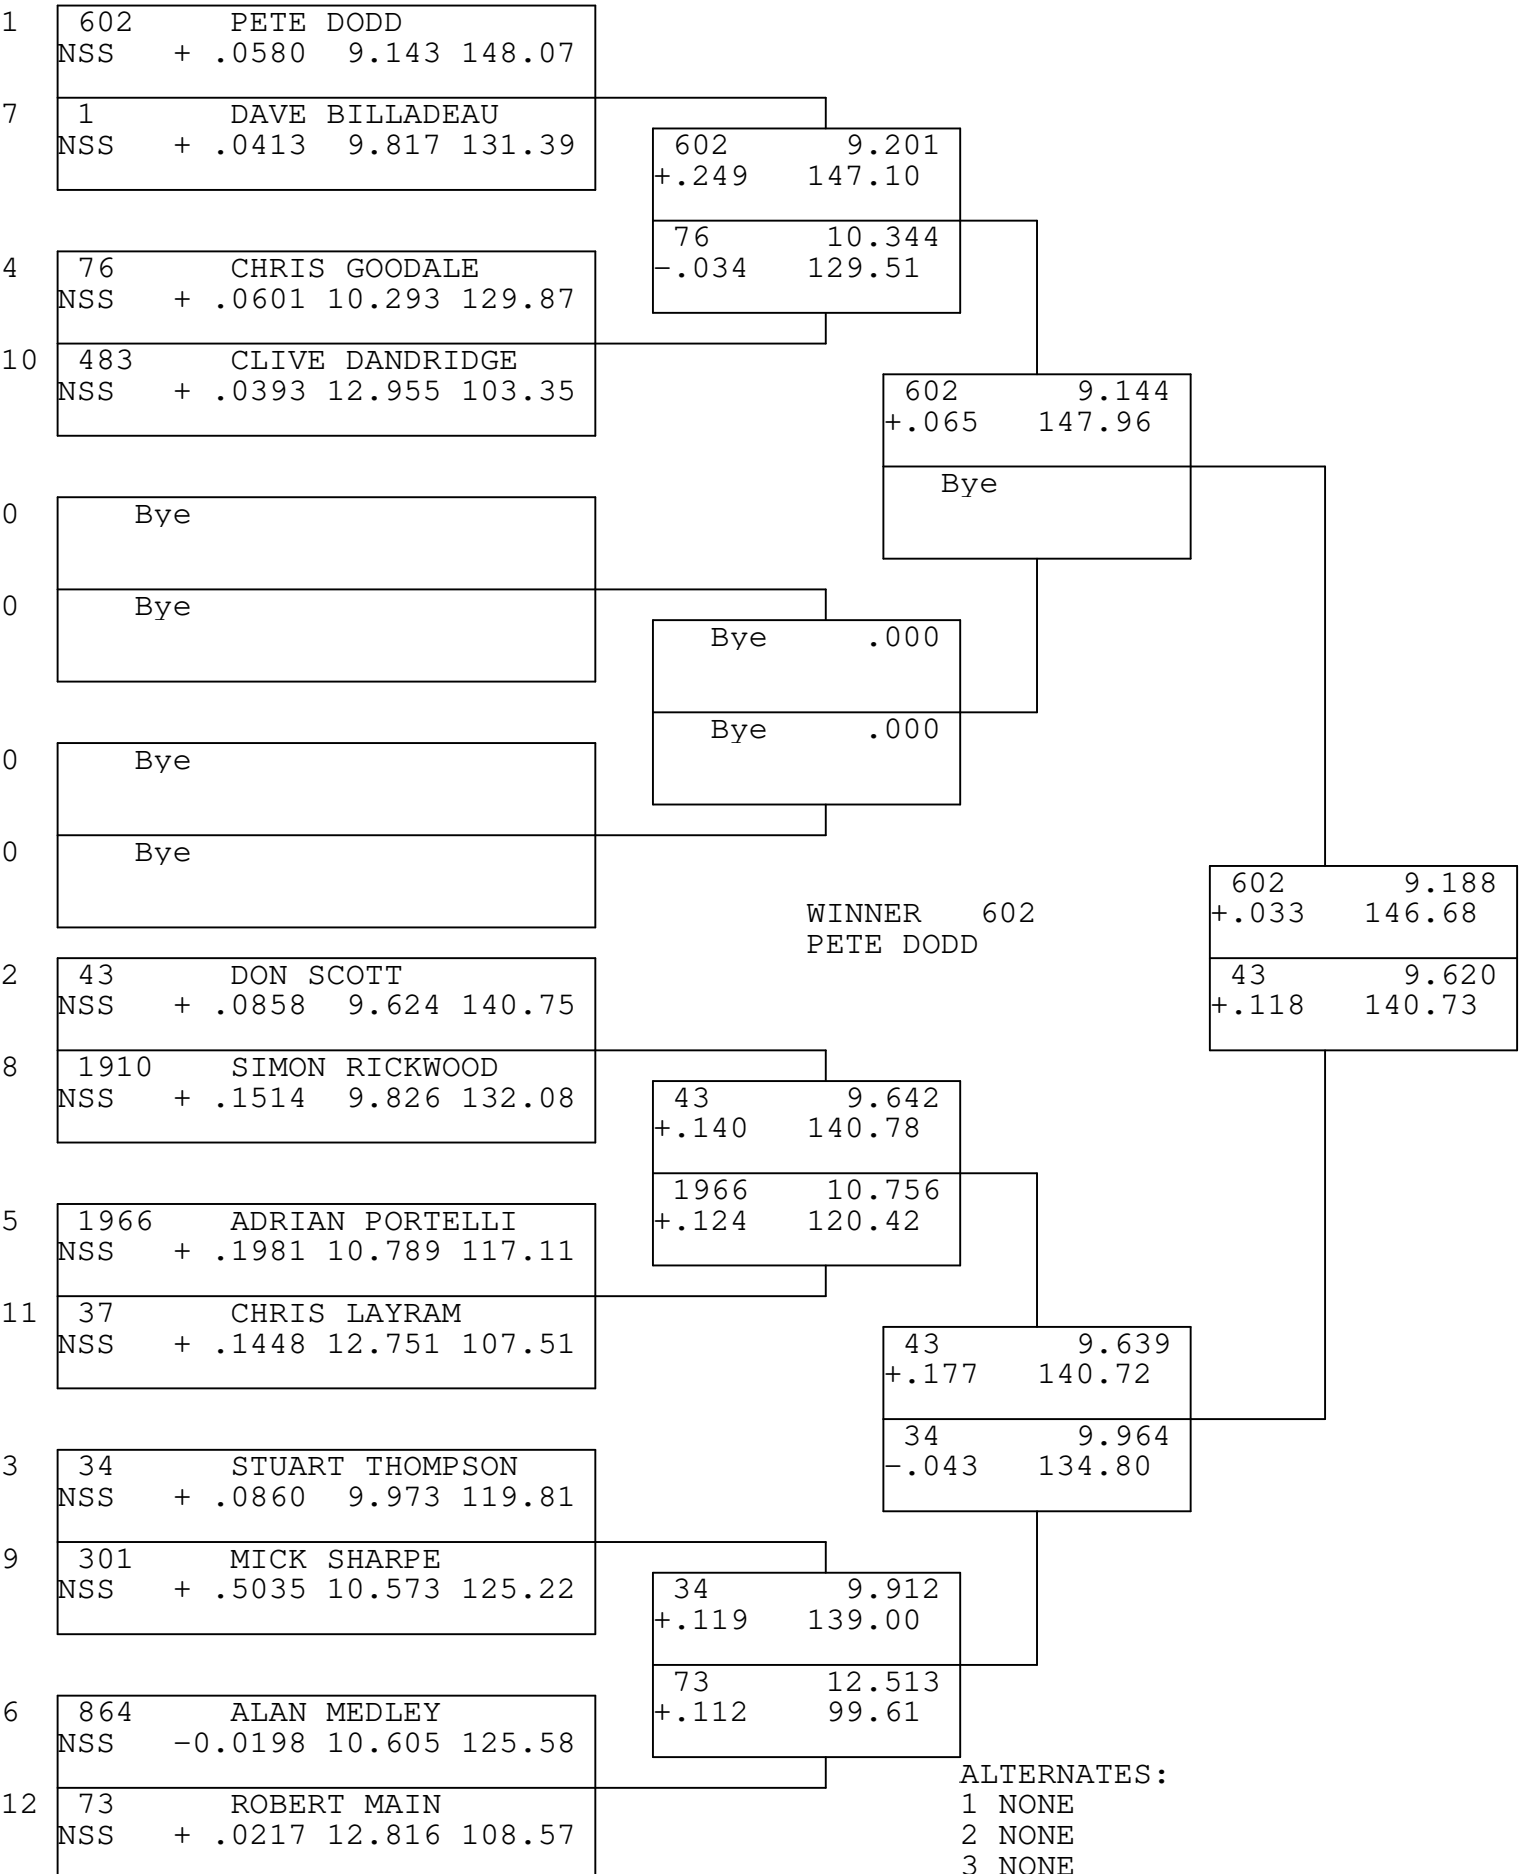

Springspeed Nationals

NOSTALGIA S/STOCK

TSI RACENET SYSTEM
PROGRESSIVE LADDER FOR 12 CARS

2022-05-02
17:13:35

ALTERNATES:
1 NONE
2 NONE
3 NONE