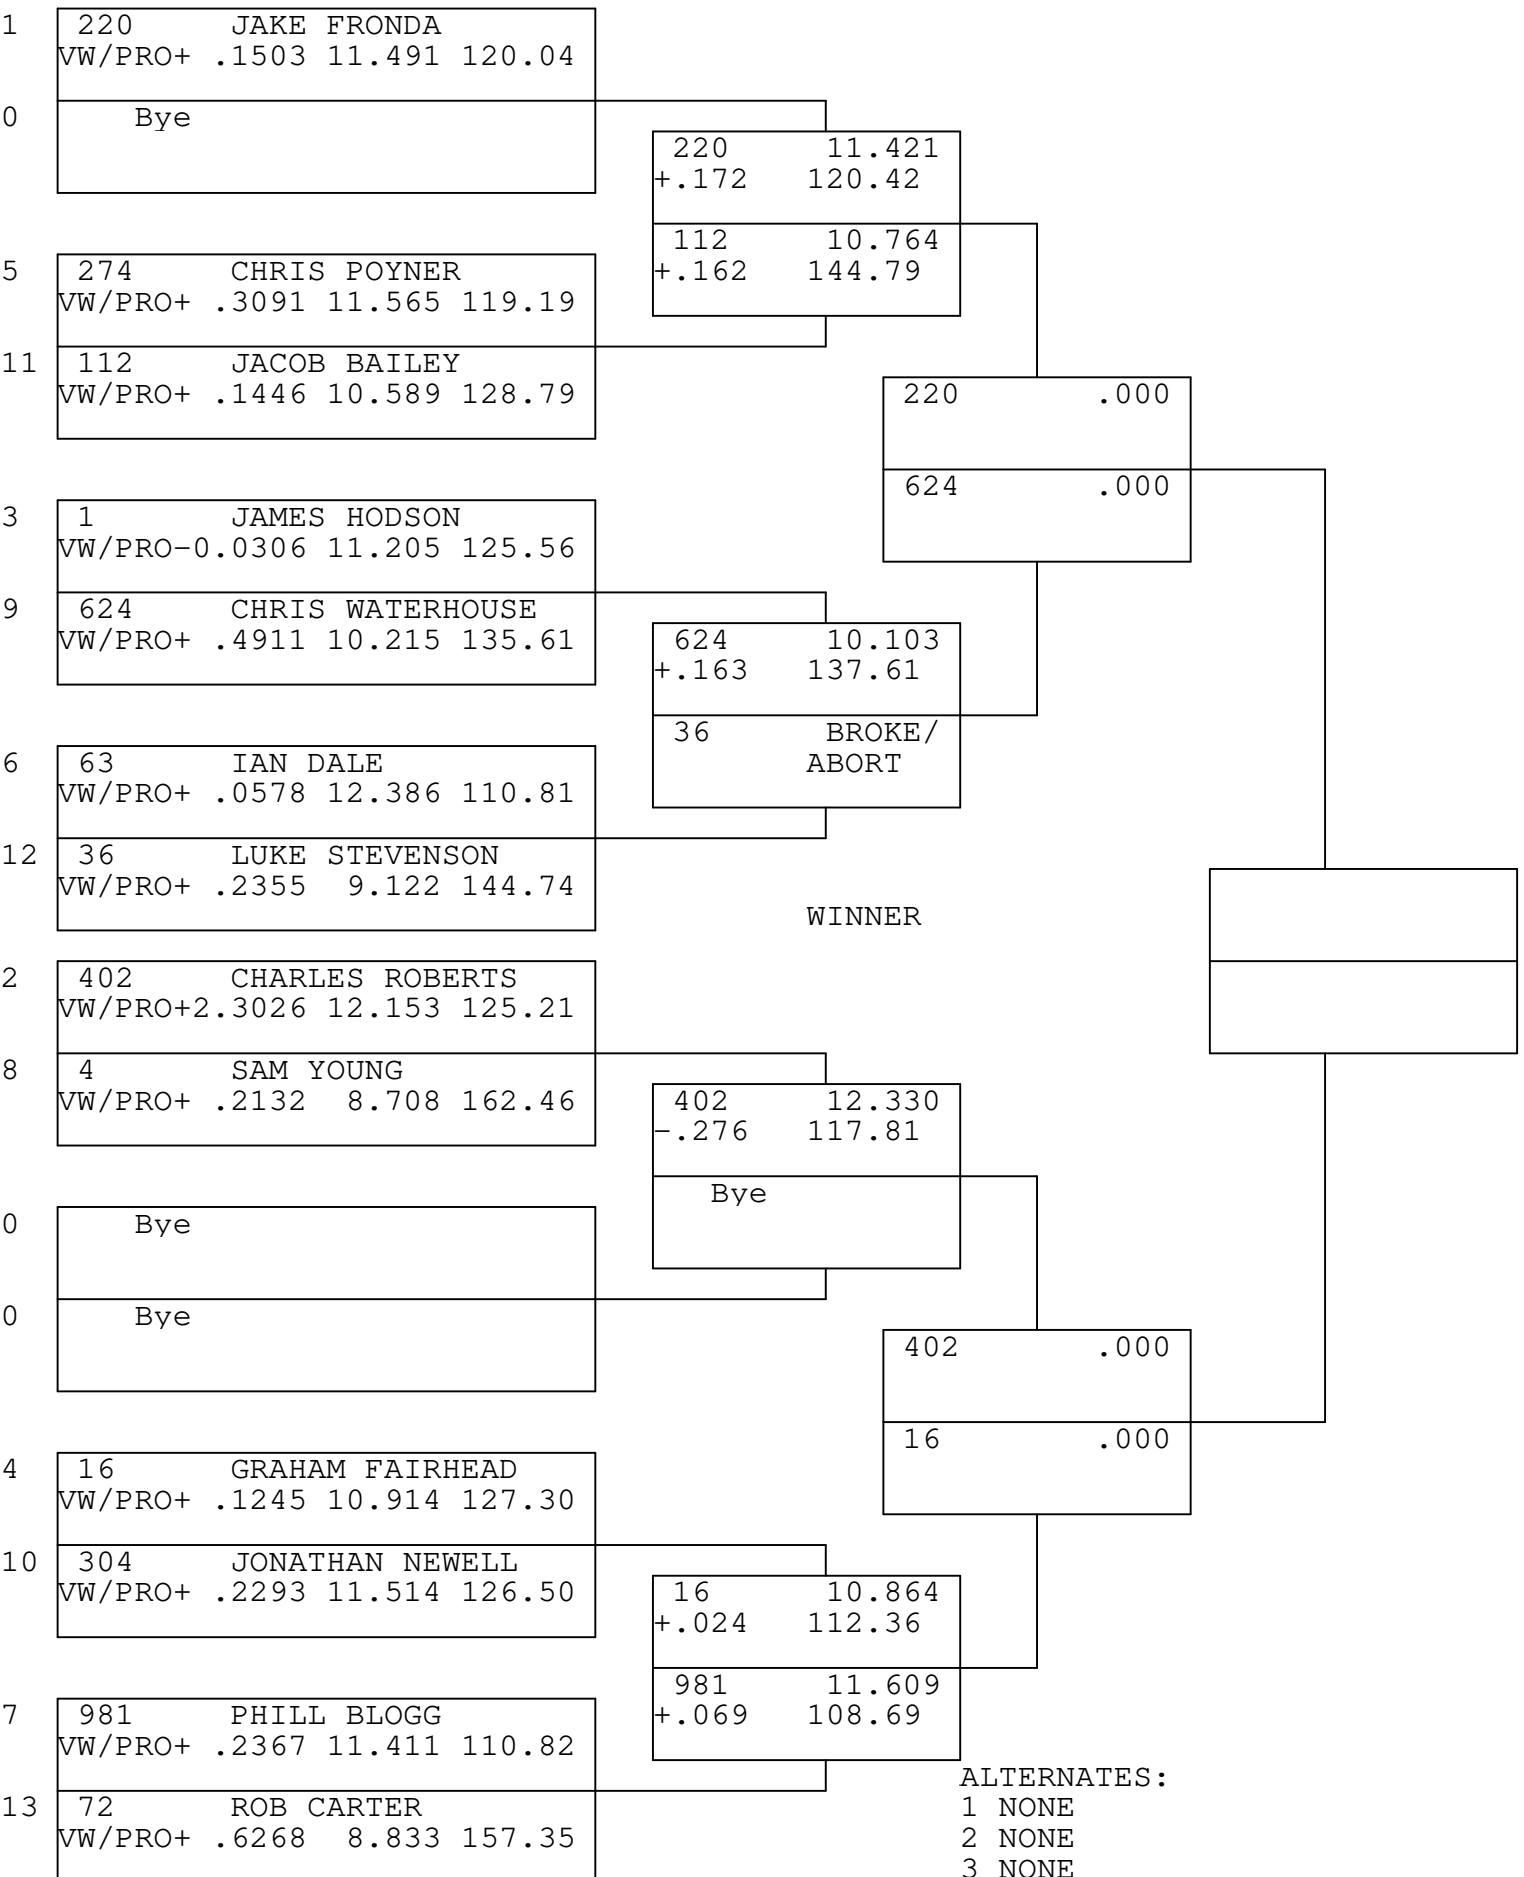

National Finals

VW PRO

TSI RACENET SYSTEM  
PROGRESSIVE LADDER FOR 13 CARS

2022-09-25  
19:35:52

ALTERNATES:  
1 NONE  
2 NONE  
3 NONE  
4 NONE