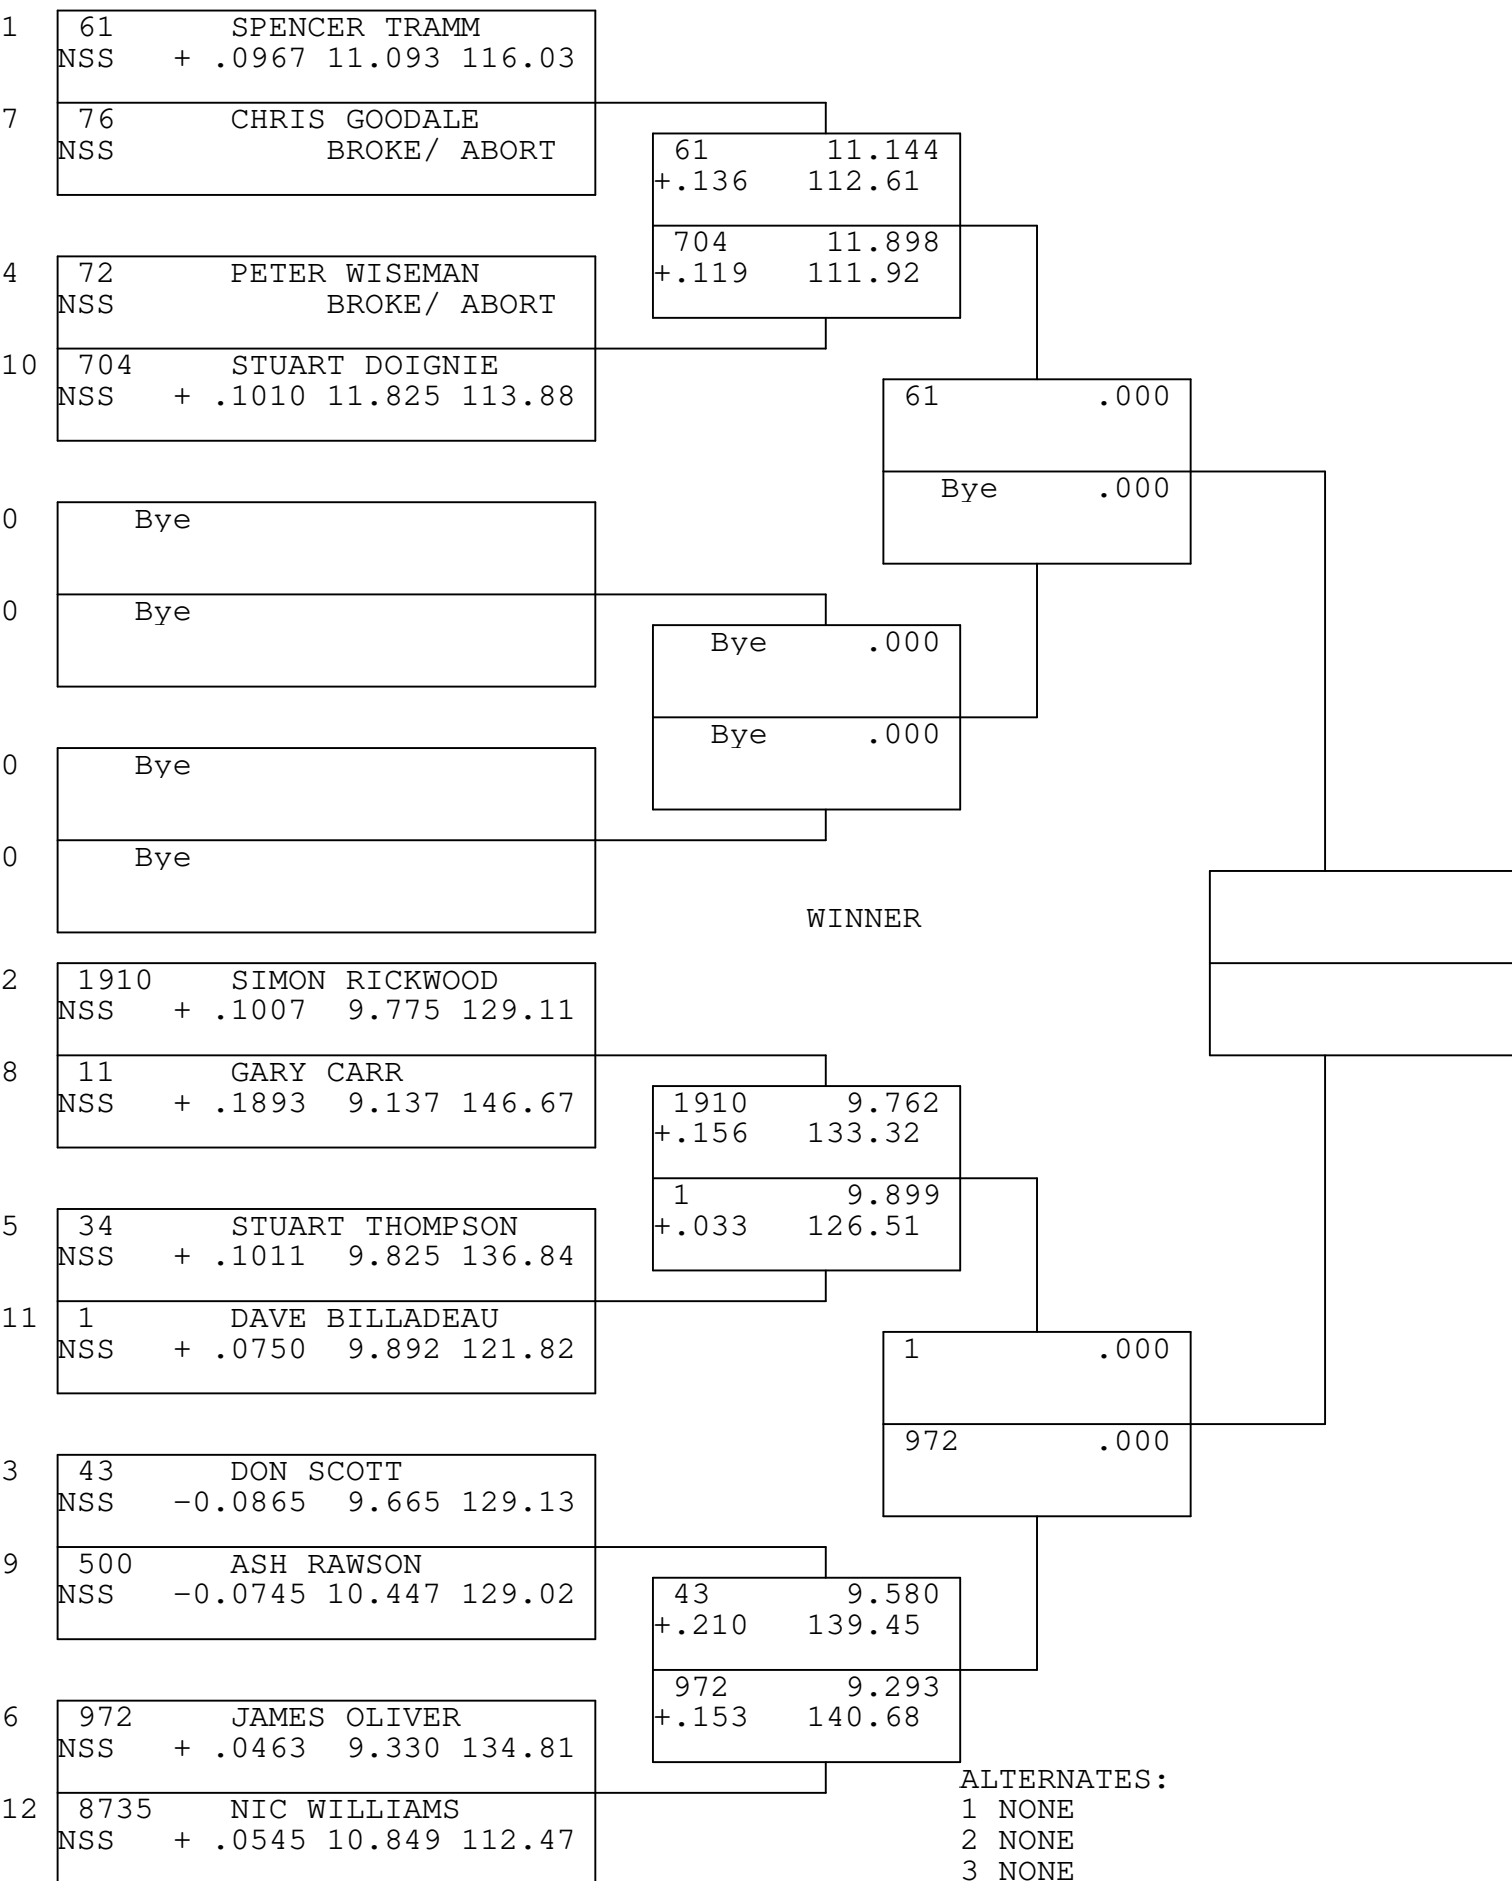

National Finals

NOSTALGIA S/STOCK

TSI RACENET SYSTEM
PROGRESSIVE LADDER FOR 12 CARS

2022-09-25
19:44:05

ALTERNATES:
1 NONE
2 NONE
3 NONE