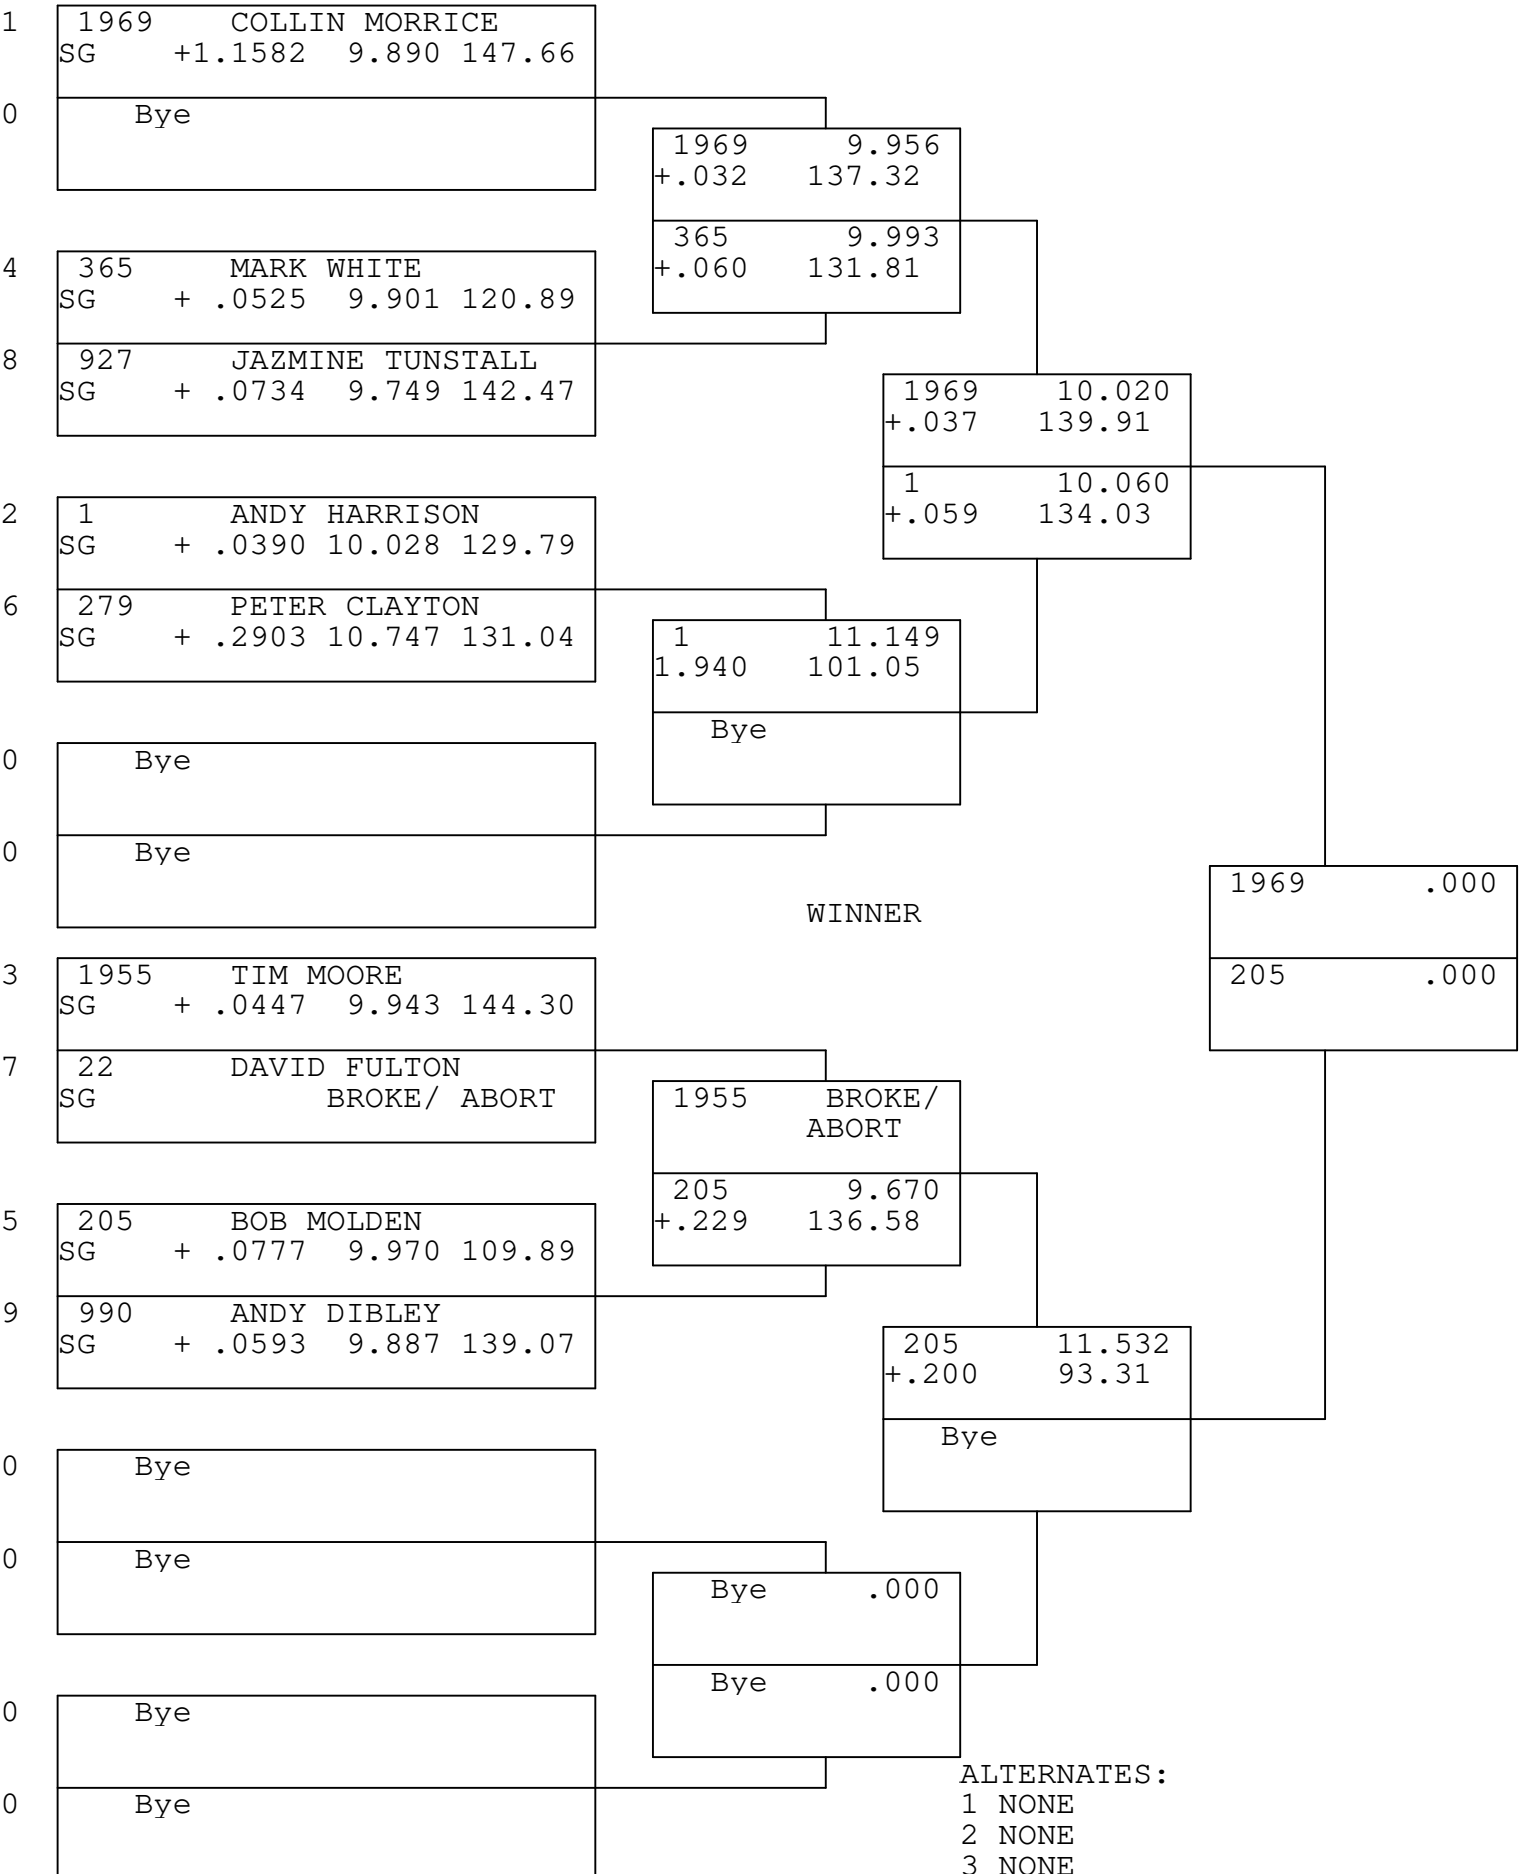

National Finals

SUPER GAS

TSI RACENET SYSTEM
PROGRESSIVE LADDER FOR 9 CARS

2022-09-25
20:06:37

WINNER

ALTERNATES:
1 NONE
2 NONE
3 NONE
4 NONE