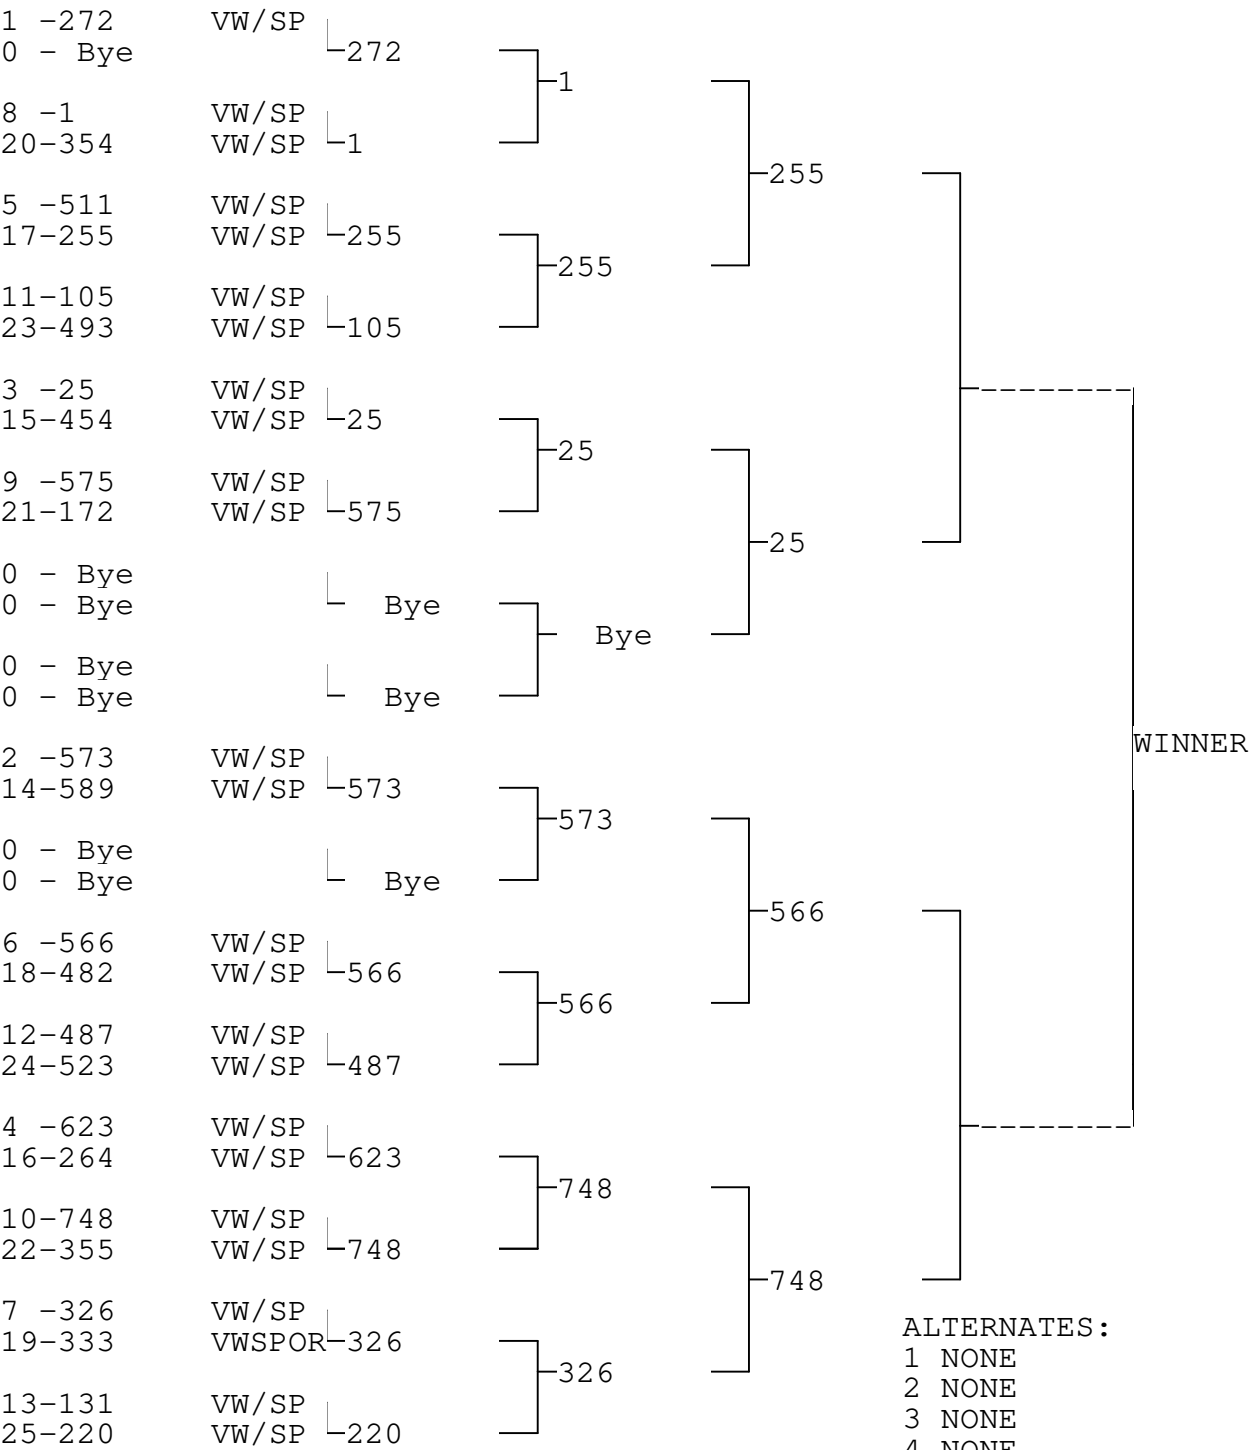

National Finals

VW SPORTSMAN

TSI RACENET SYSTEM
PROGRESSIVE LADDER FOR 25 CARS

25/09/2022
20:19:39

ALTERNATES:
 1 NONE
 2 NONE
 3 NONE
 4 NONE