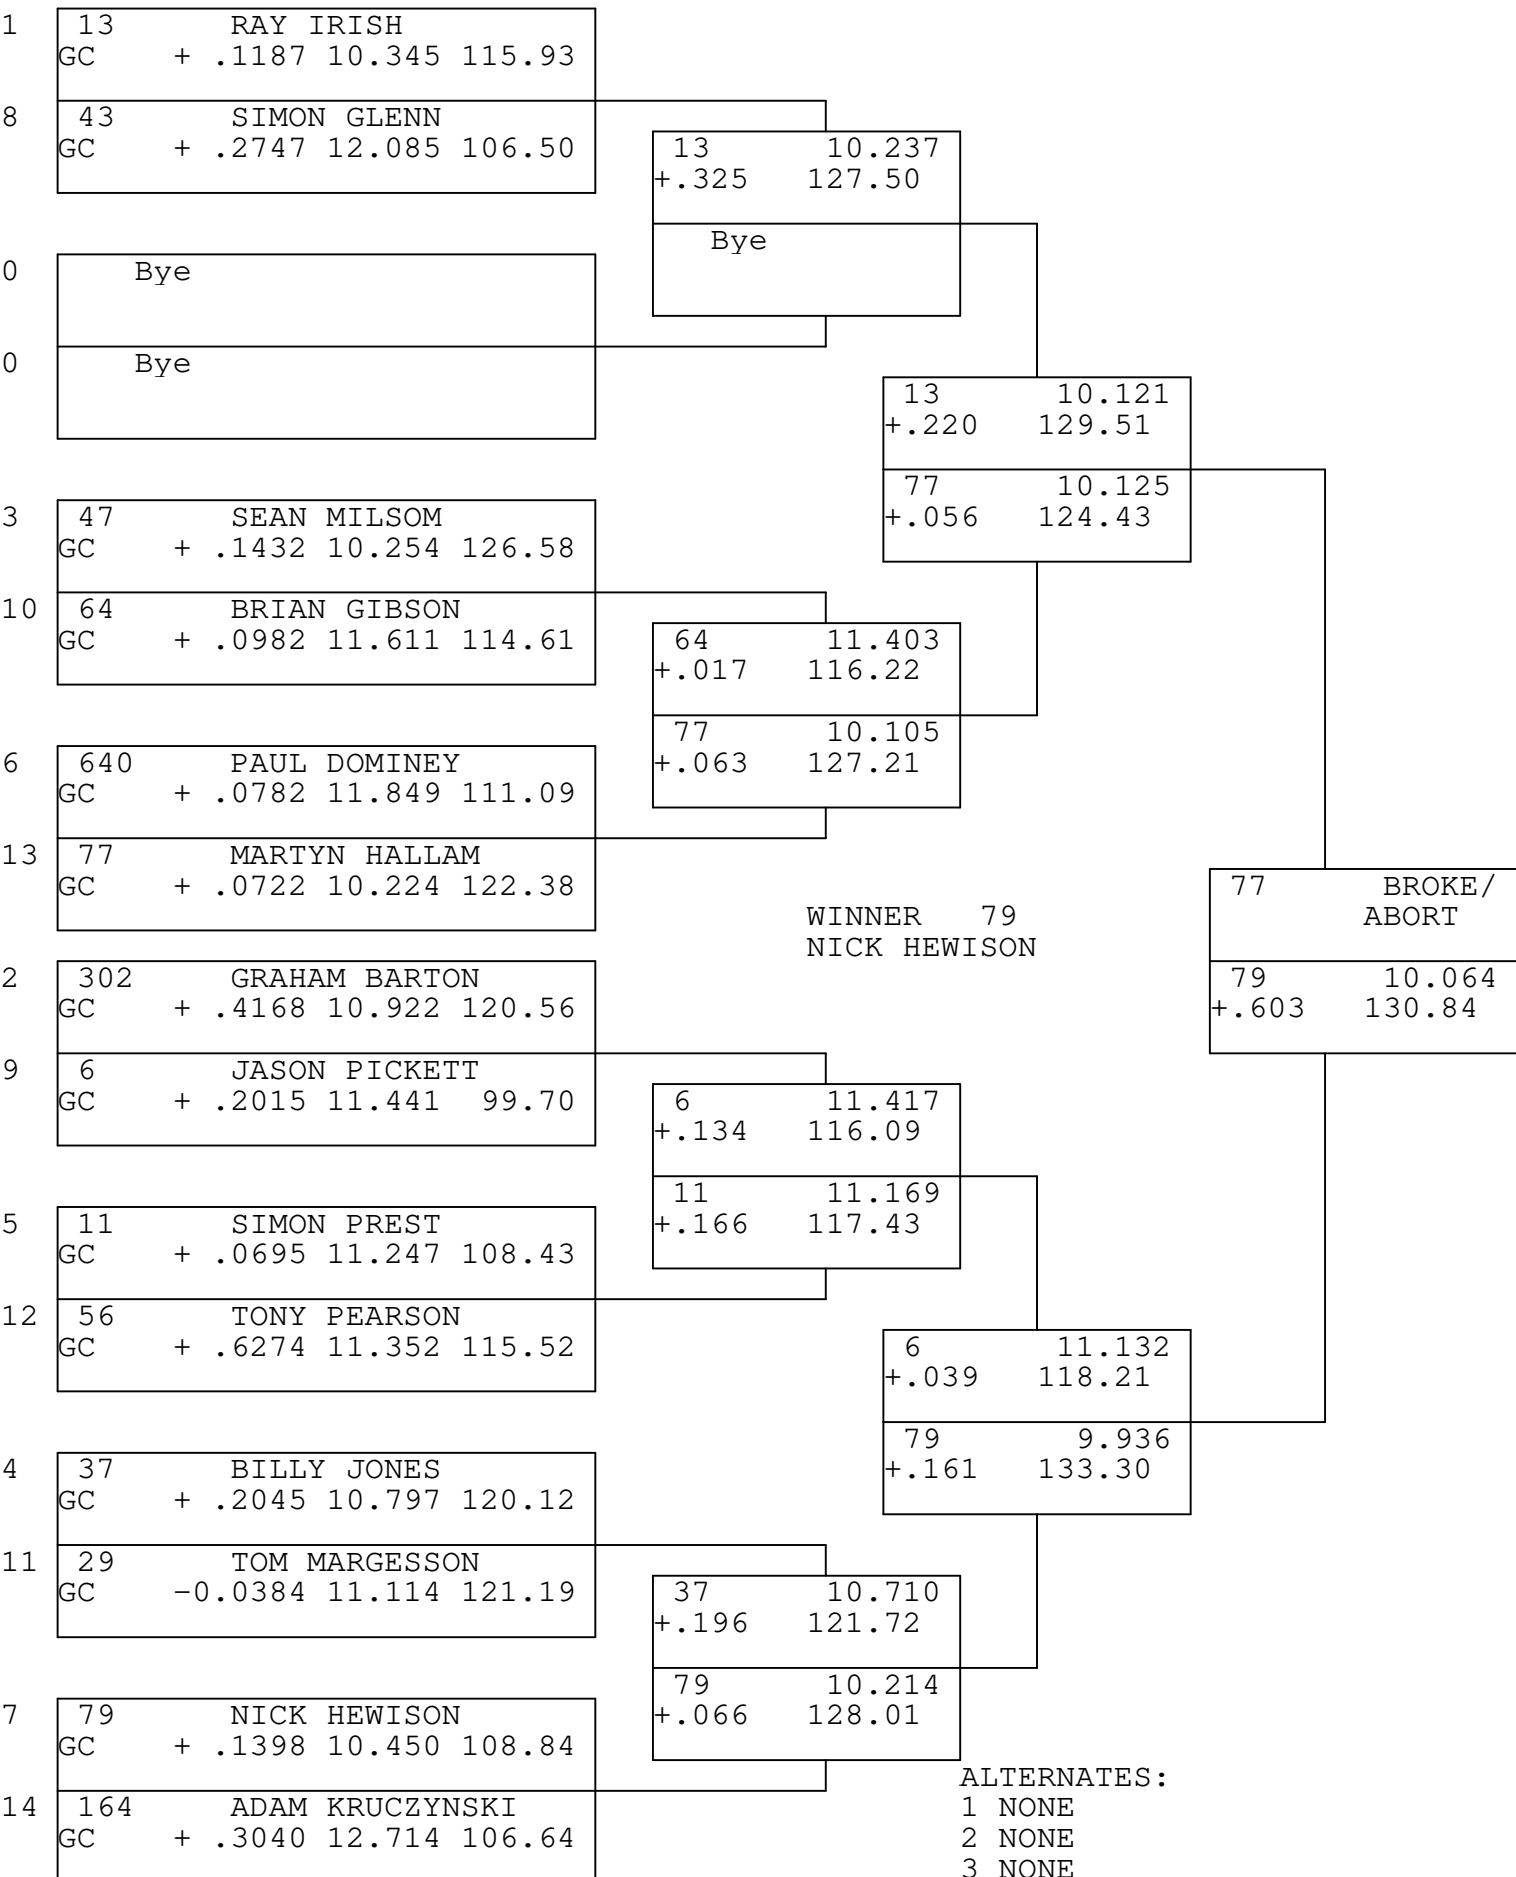

Mopar Euro Nationals

GASSER CIRCUS

TSI RACENET SYSTEM
 PROGRESSIVE LADDER FOR 14 CARS

02/08/2022
 19:56:00

ALTERNATES:
 1 NONE
 2 NONE
 3 NONE
 4 NONE