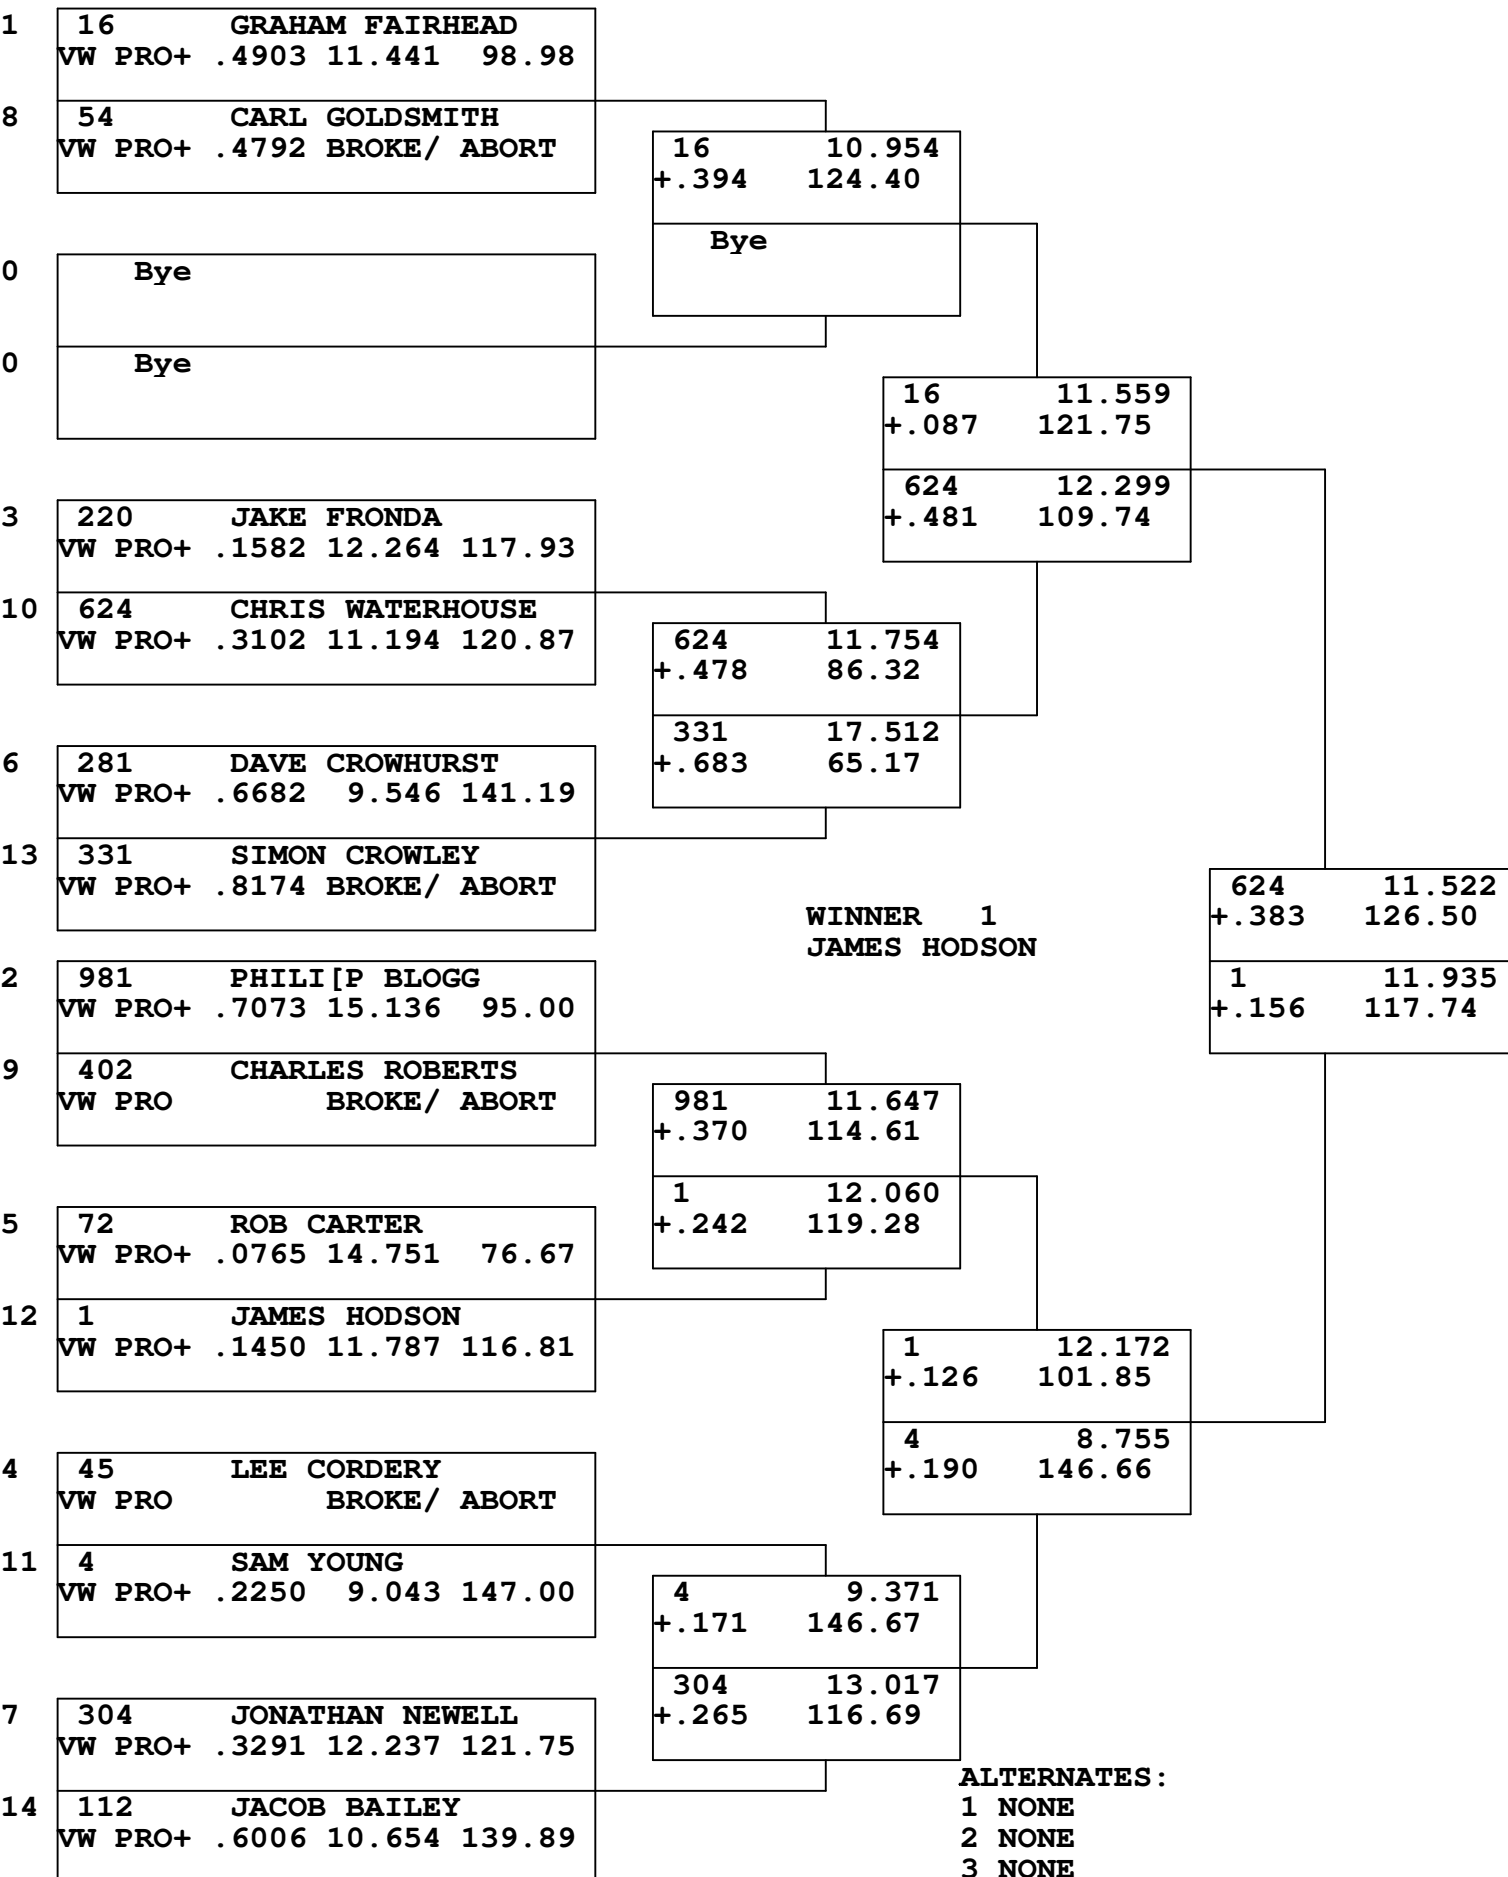

Green Light Nationals

VW PRO

TSI RACENET SYSTEM  
PROGRESSIVE LADDER FOR 14 CARS

2022-08-21  
21:00:15

ALTERNATES:  
1 NONE  
2 NONE  
3 NONE  
4 NONE