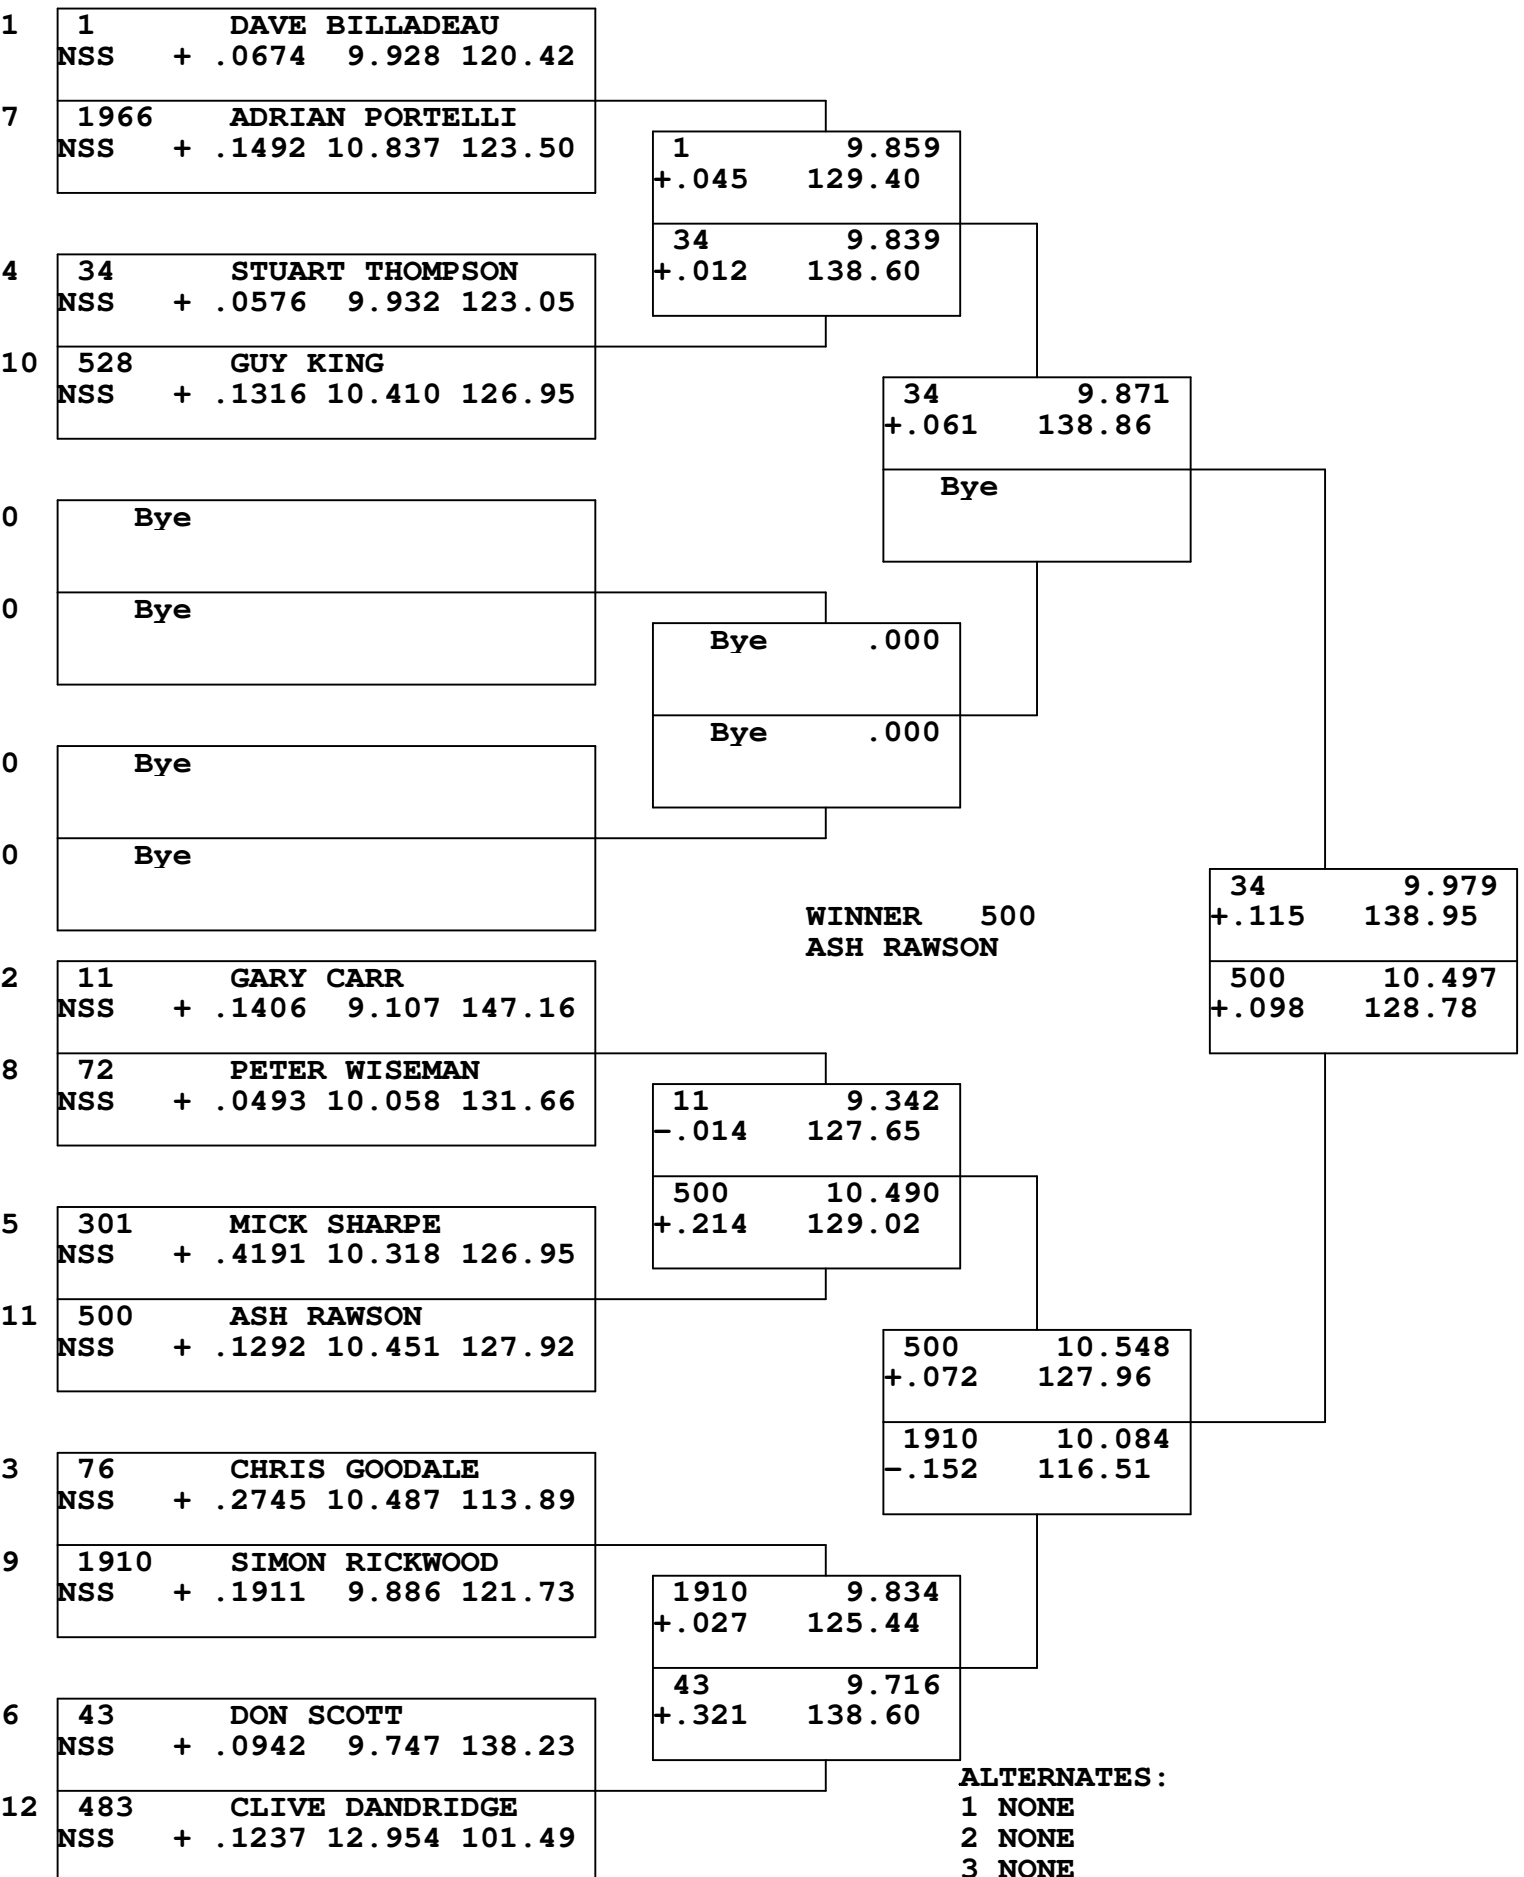

Green Light Nationals

NOSTALGIA S/STOCK

TSI RACENET SYSTEM  
PROGRESSIVE LADDER FOR 12 CARS

2022-08-21  
20:55:54

ALTERNATES:  
1 NONE  
2 NONE  
3 NONE  
4 NONE