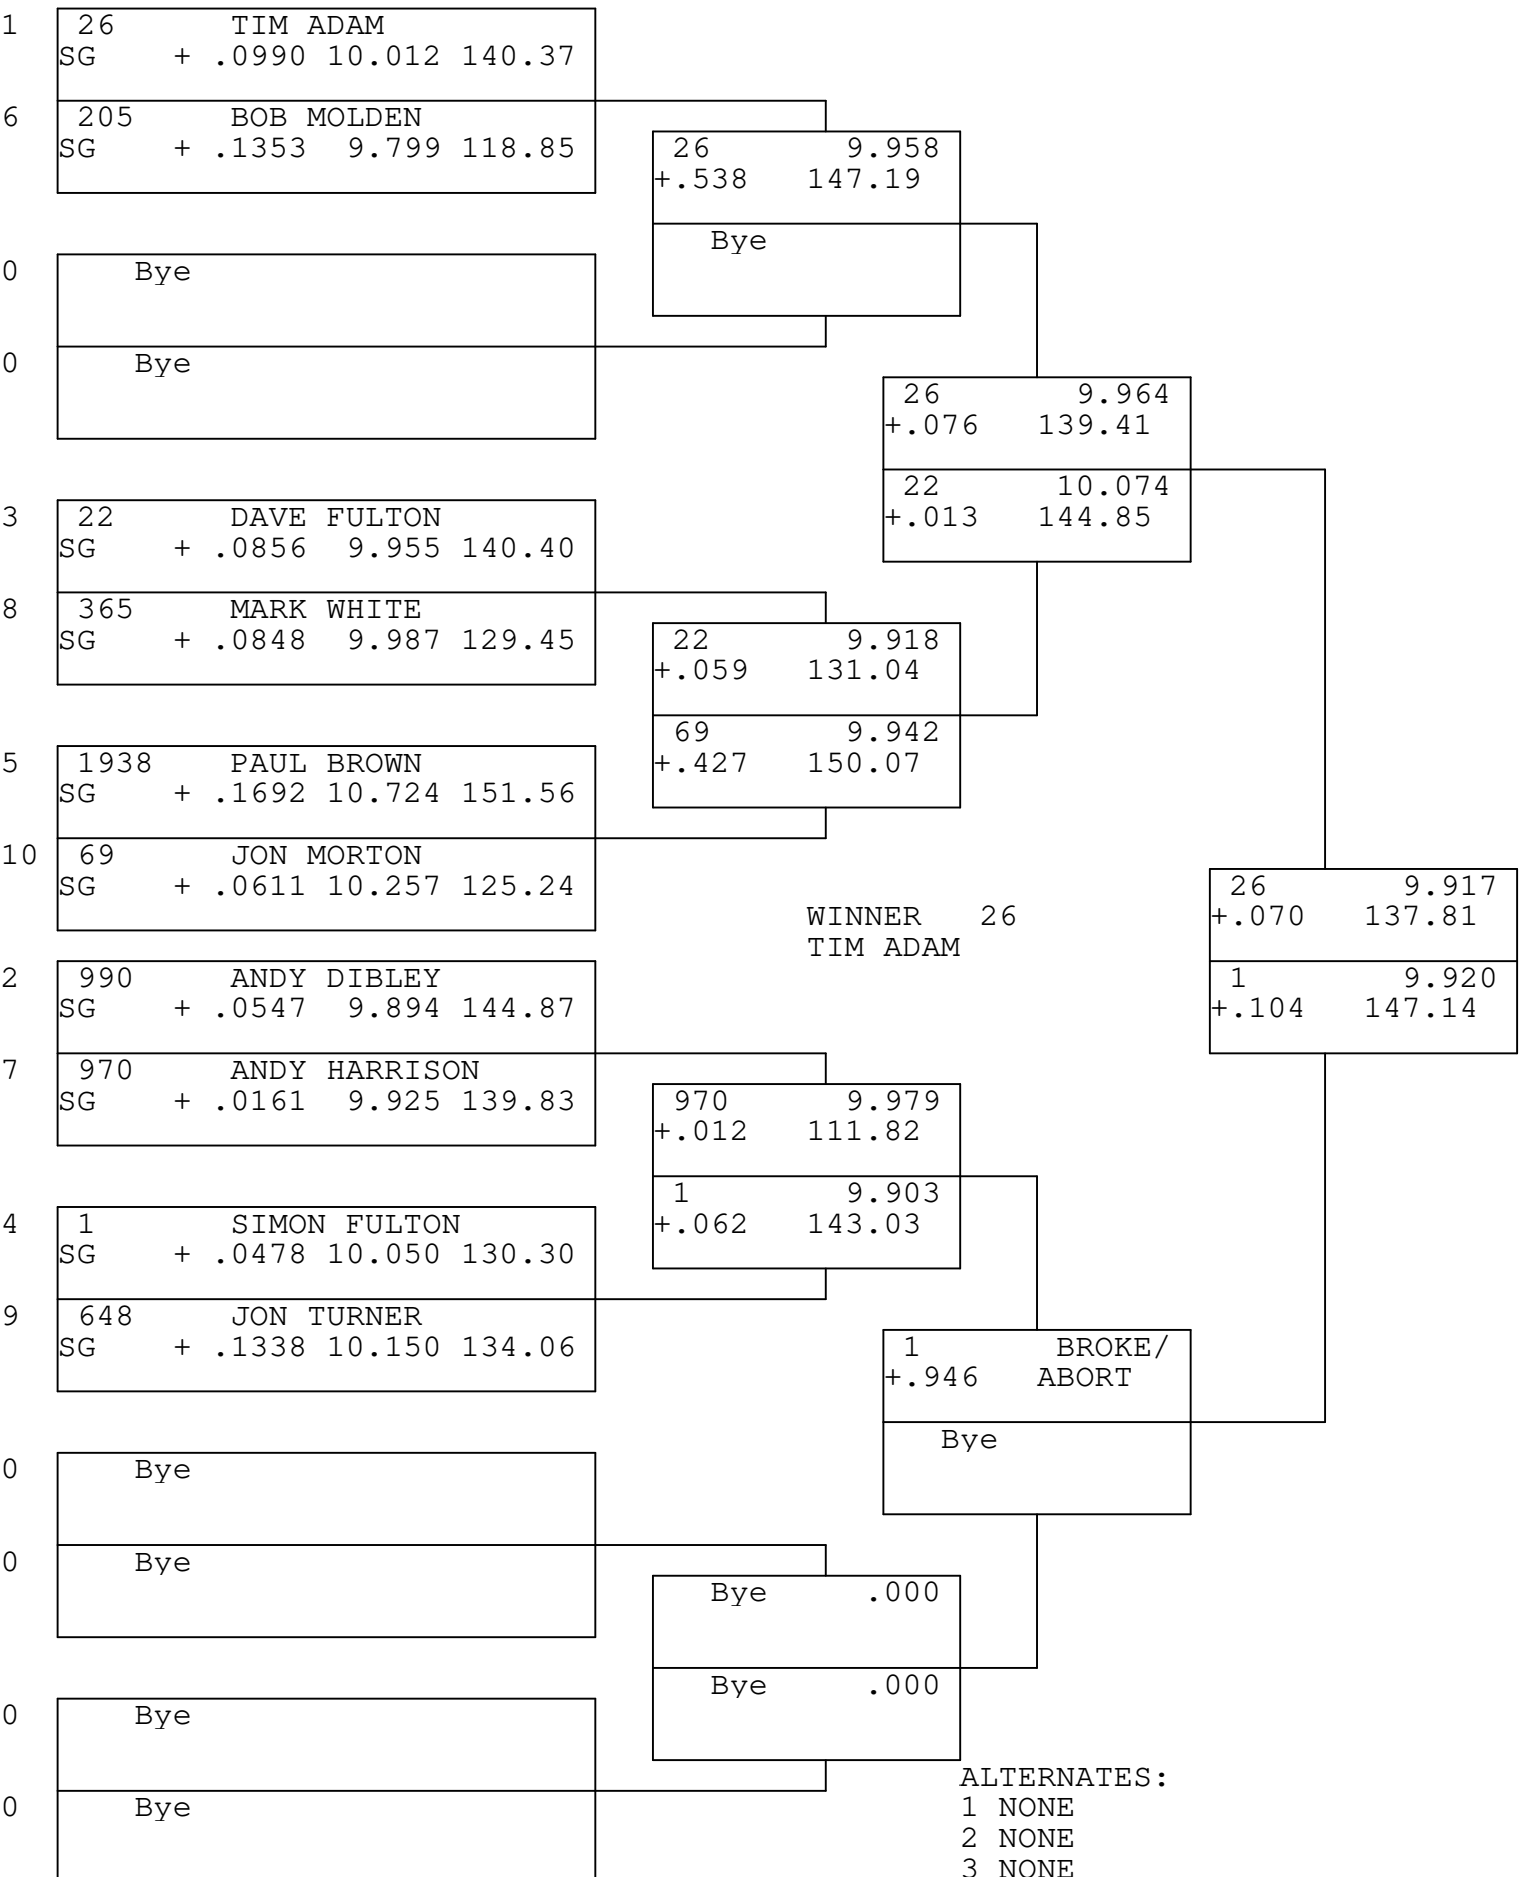

Summer Nationals

SUPER GAS

TSI RACENET SYSTEM
PROGRESSIVE LADDER FOR 10 CARS

2021-07-18
16:32:52

ALTERNATES:
1 NONE
2 NONE
3 NONE
4 NONE