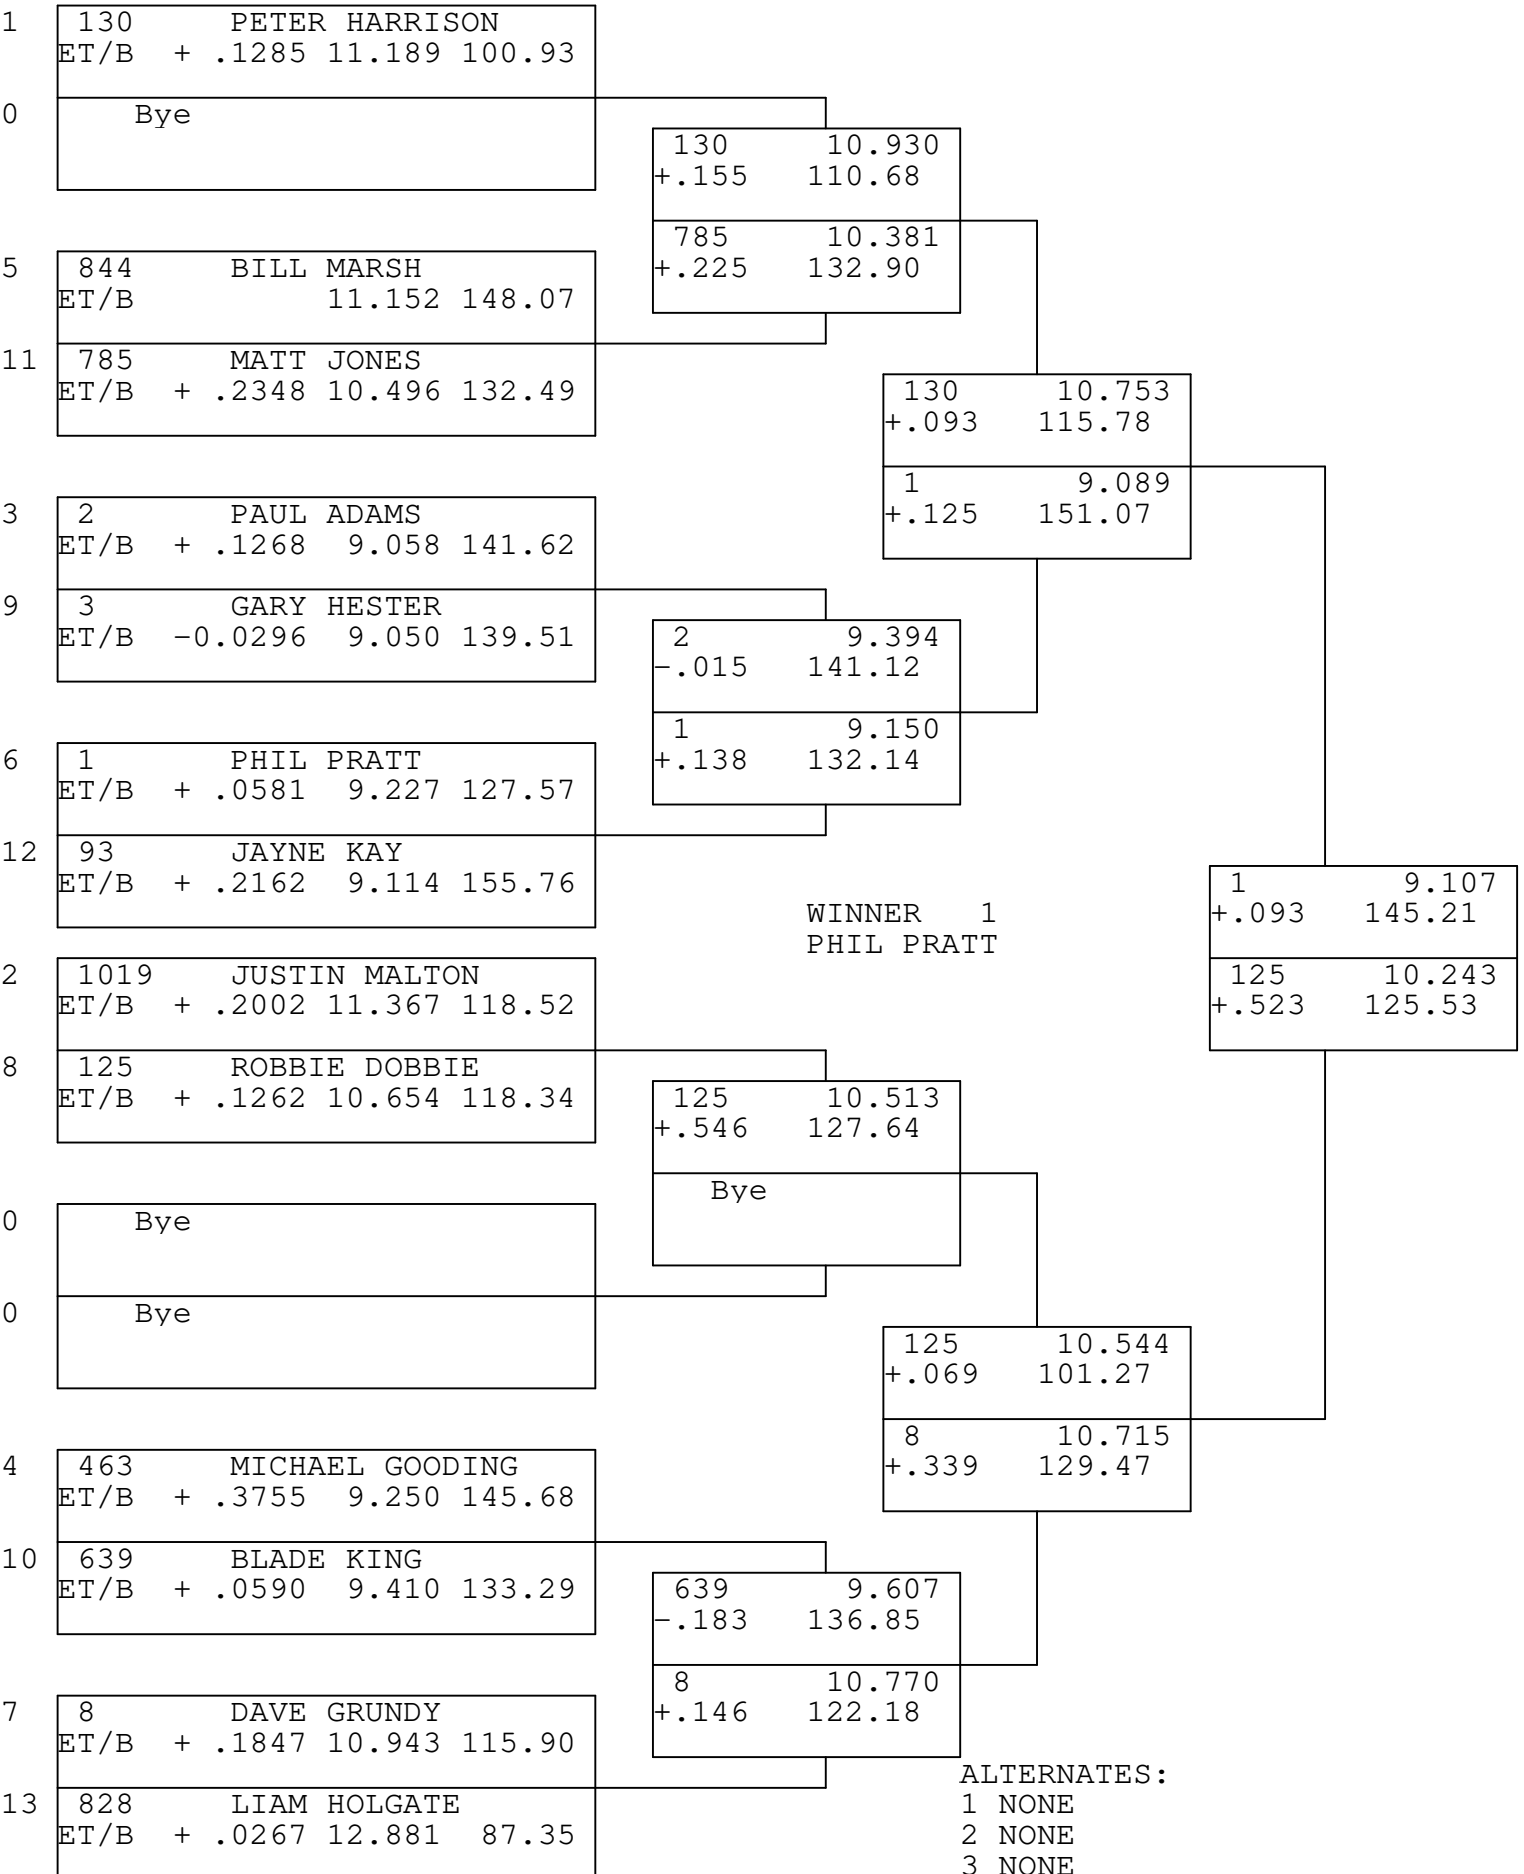

Summer Nationals

ET BIKE

TSI RACENET SYSTEM  
PROGRESSIVE LADDER FOR 13 CARS

18/07/2021  
16:37:21

ALTERNATES:  
1 NONE  
2 NONE  
3 NONE