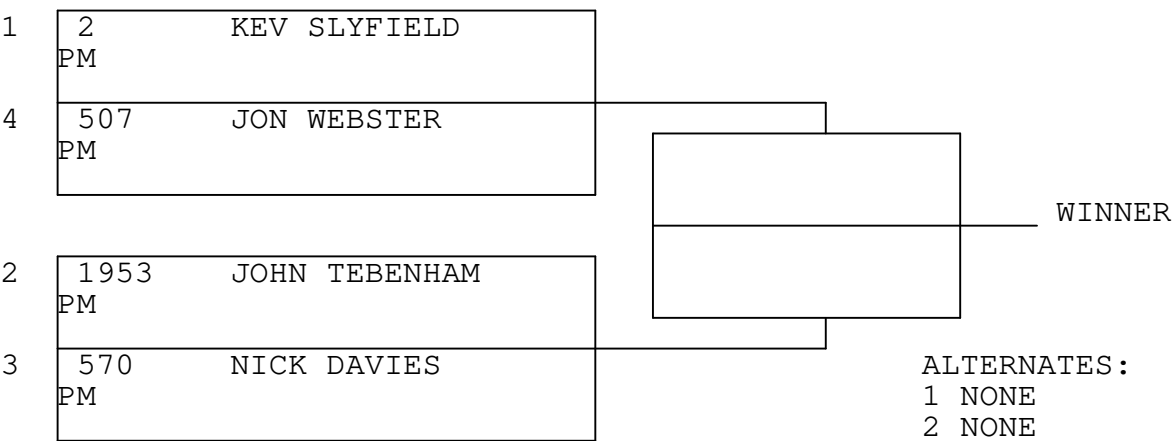

Springspeed Nationals

PRO MODIFIED

TSI RACENET SYSTEM
PROGRESSIVE LADDER FOR 4 CARS

2021-05-23
11:53:12

ALTERNATES:
1 NONE
2 NONE
3 NONE
4 NONE