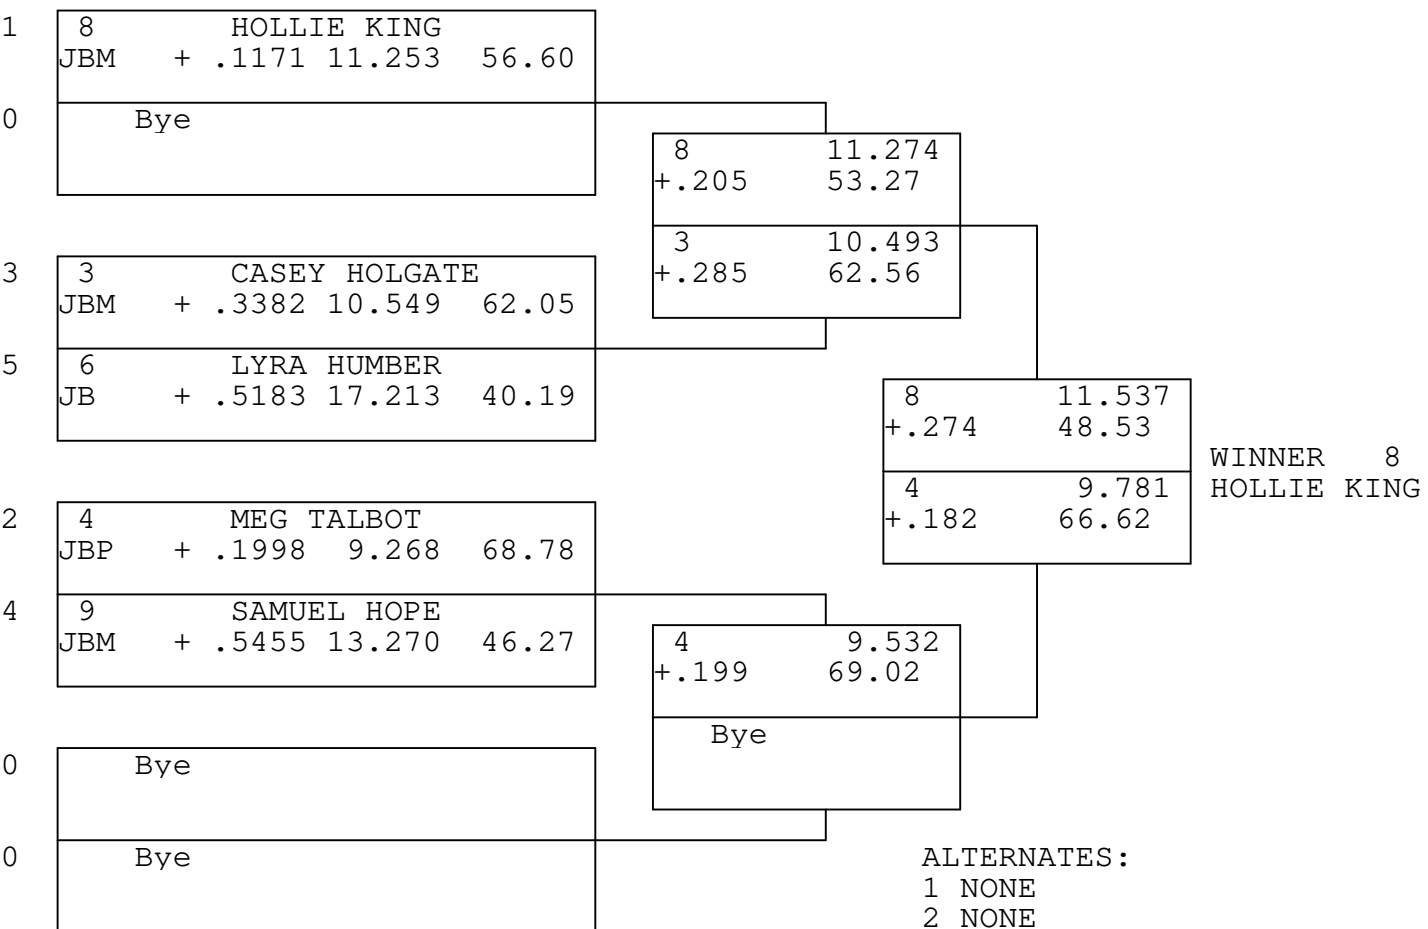

European Finals Shootout

JUNIOR DRAG BIKE

TSI RACENET SYSTEM
PROGRESSIVE LADDER FOR 5 CARS

2021-09-12
16:50:18

ALTERNATES:

- 1 NONE
- 2 NONE
- 3 NONE
- 4 NONE