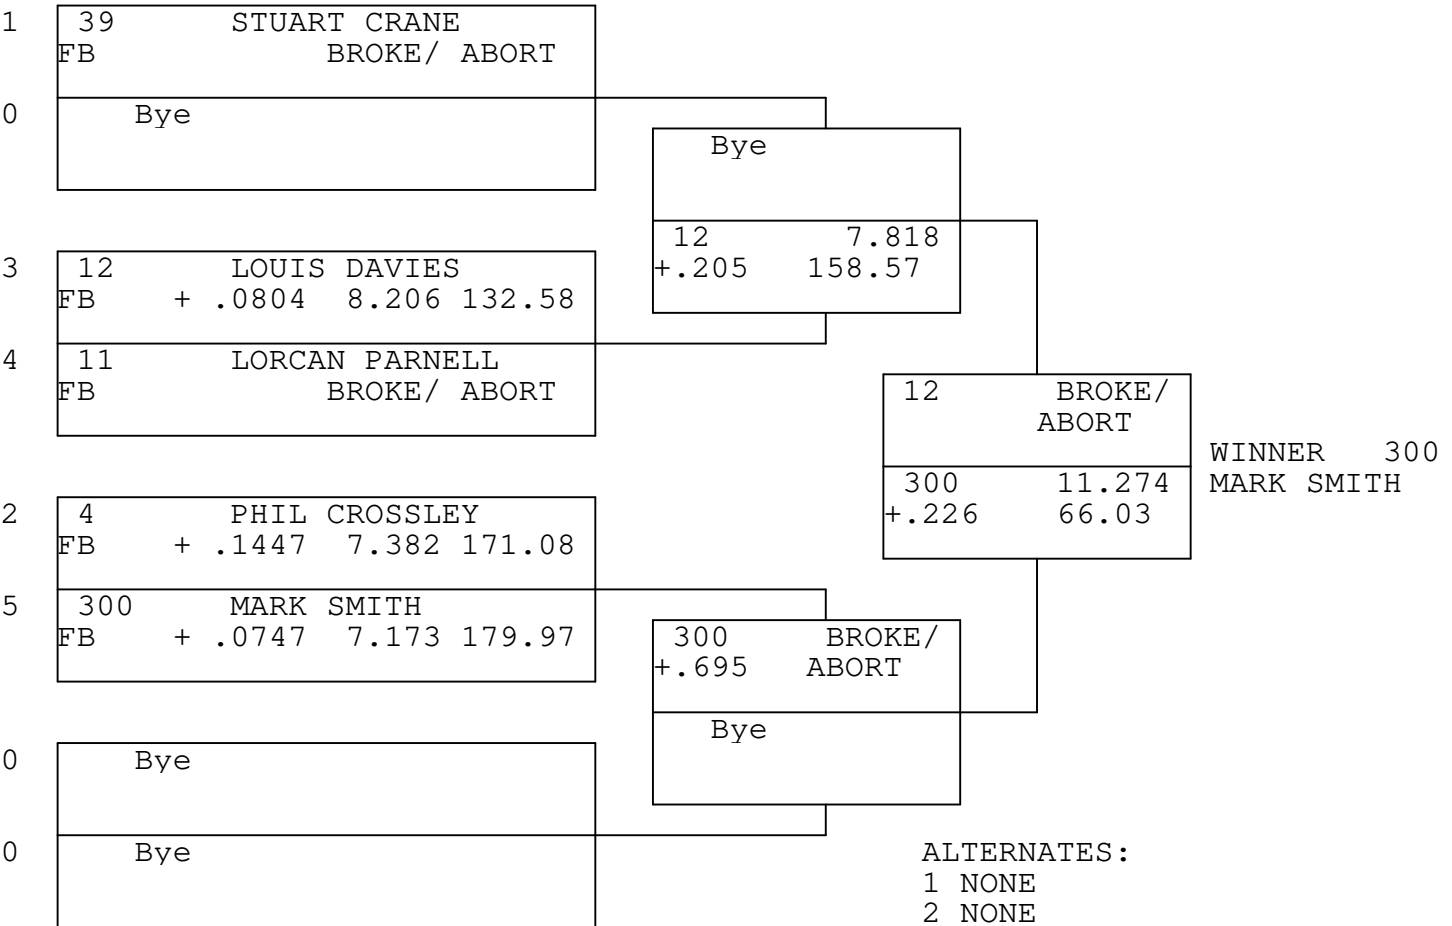

FUNNY BIKE

TSI RACENET SYSTEM  
 PROGRESSIVE LADDER FOR 5 CARS

2020-09-11  
 20:17:20

OFFICIAL