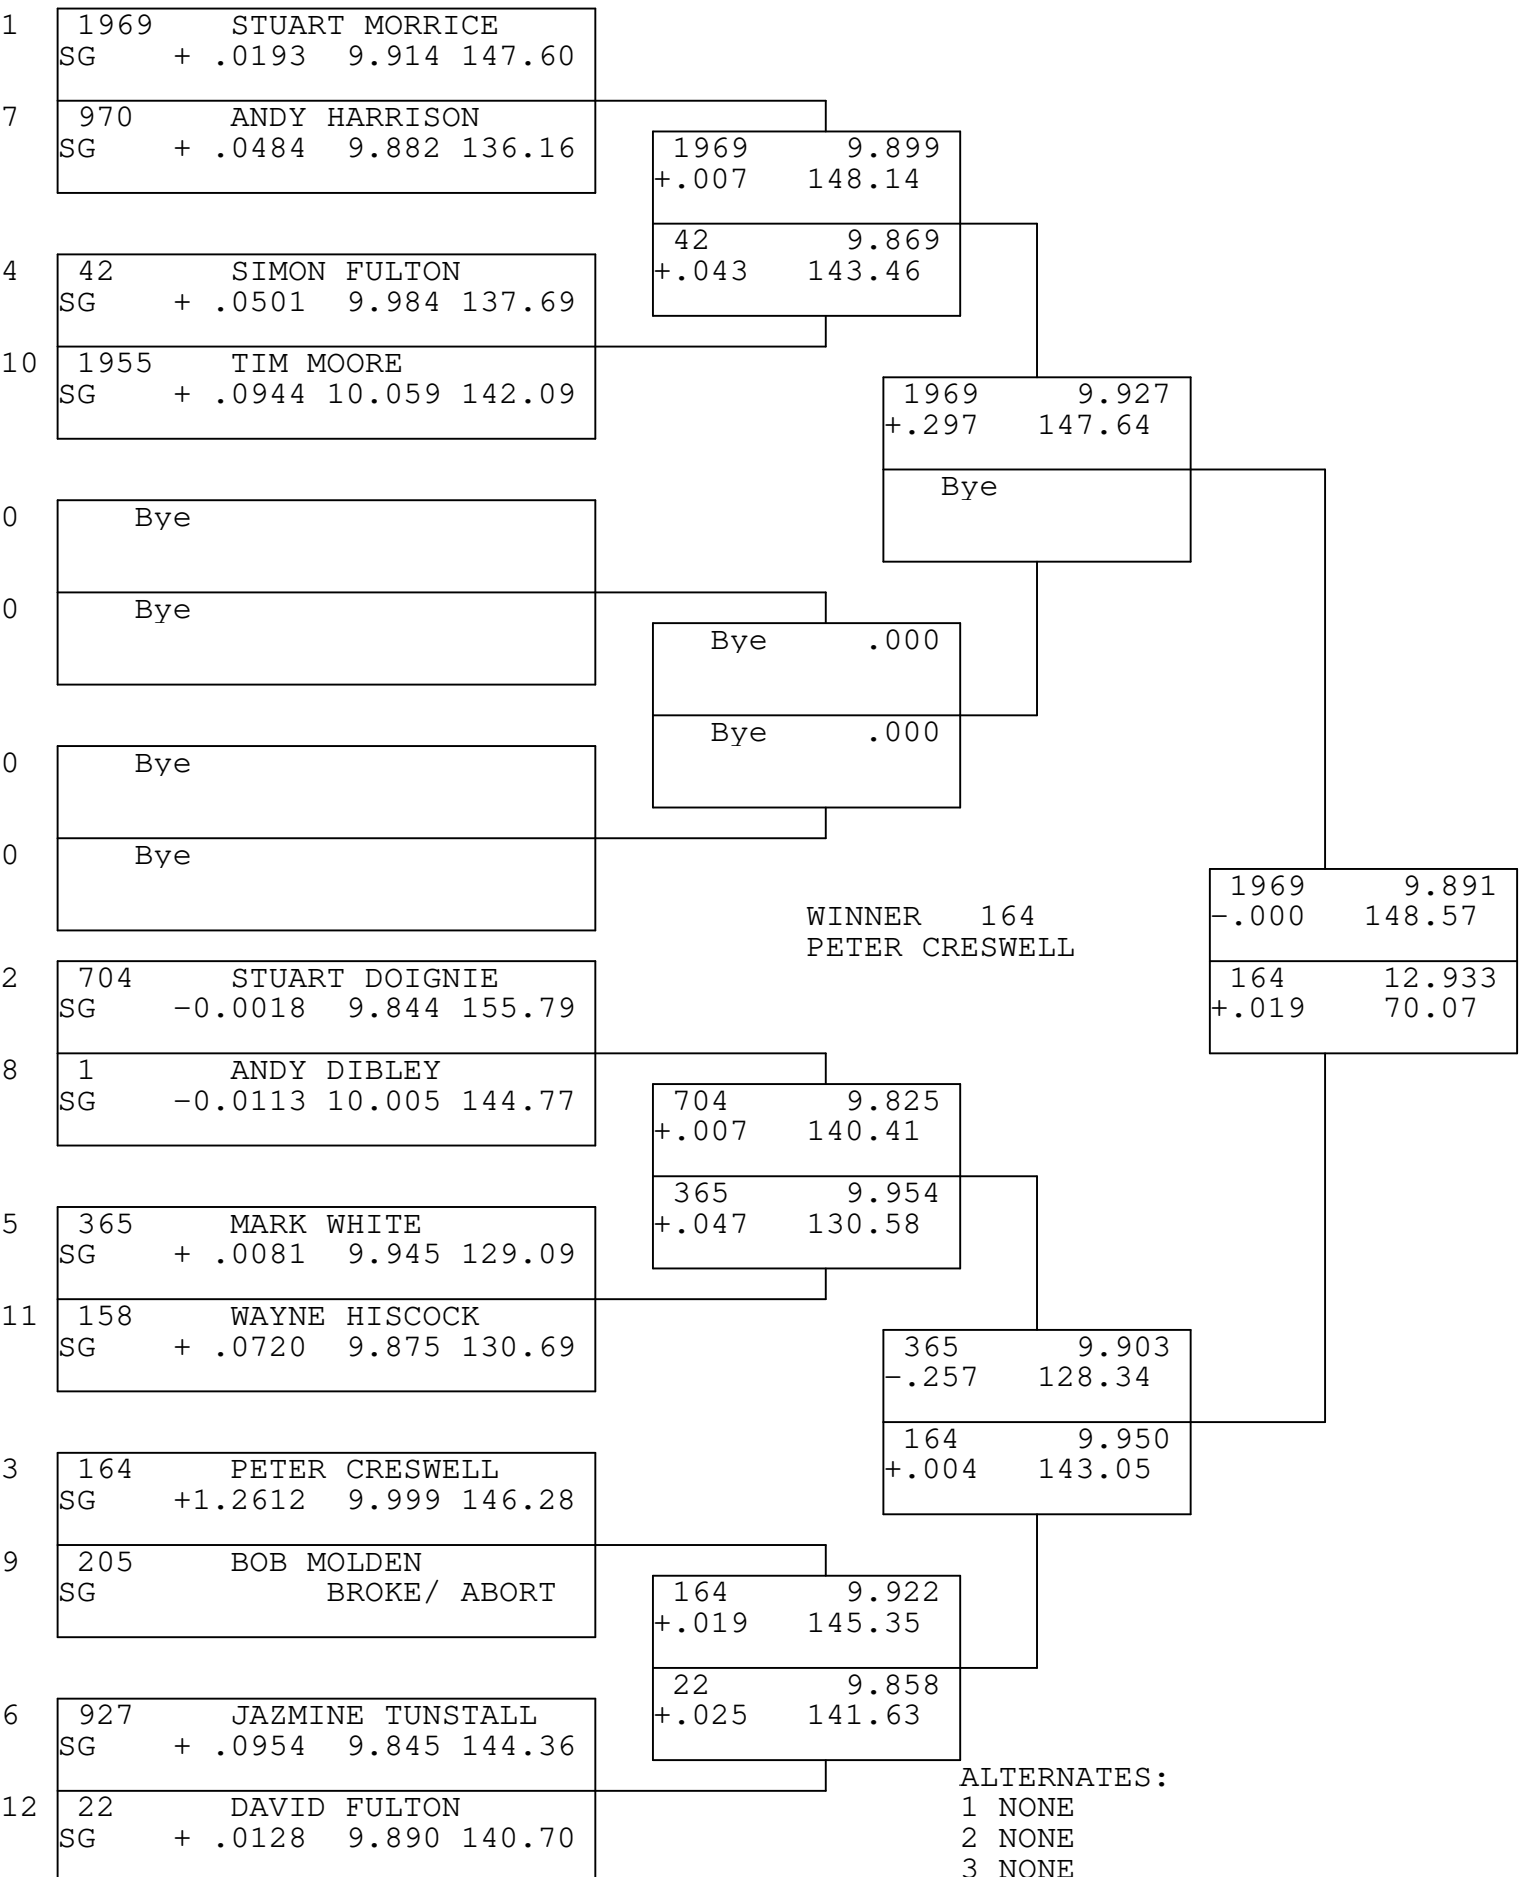

Summer Nationals

SUPER GAS

TSI RACENET SYSTEM  
PROGRESSIVE LADDER FOR 12 CARS

02/07/2023  
16:45:46

ALTERNATES:  
1 NONE  
2 NONE  
3 NONE  
4 NONE