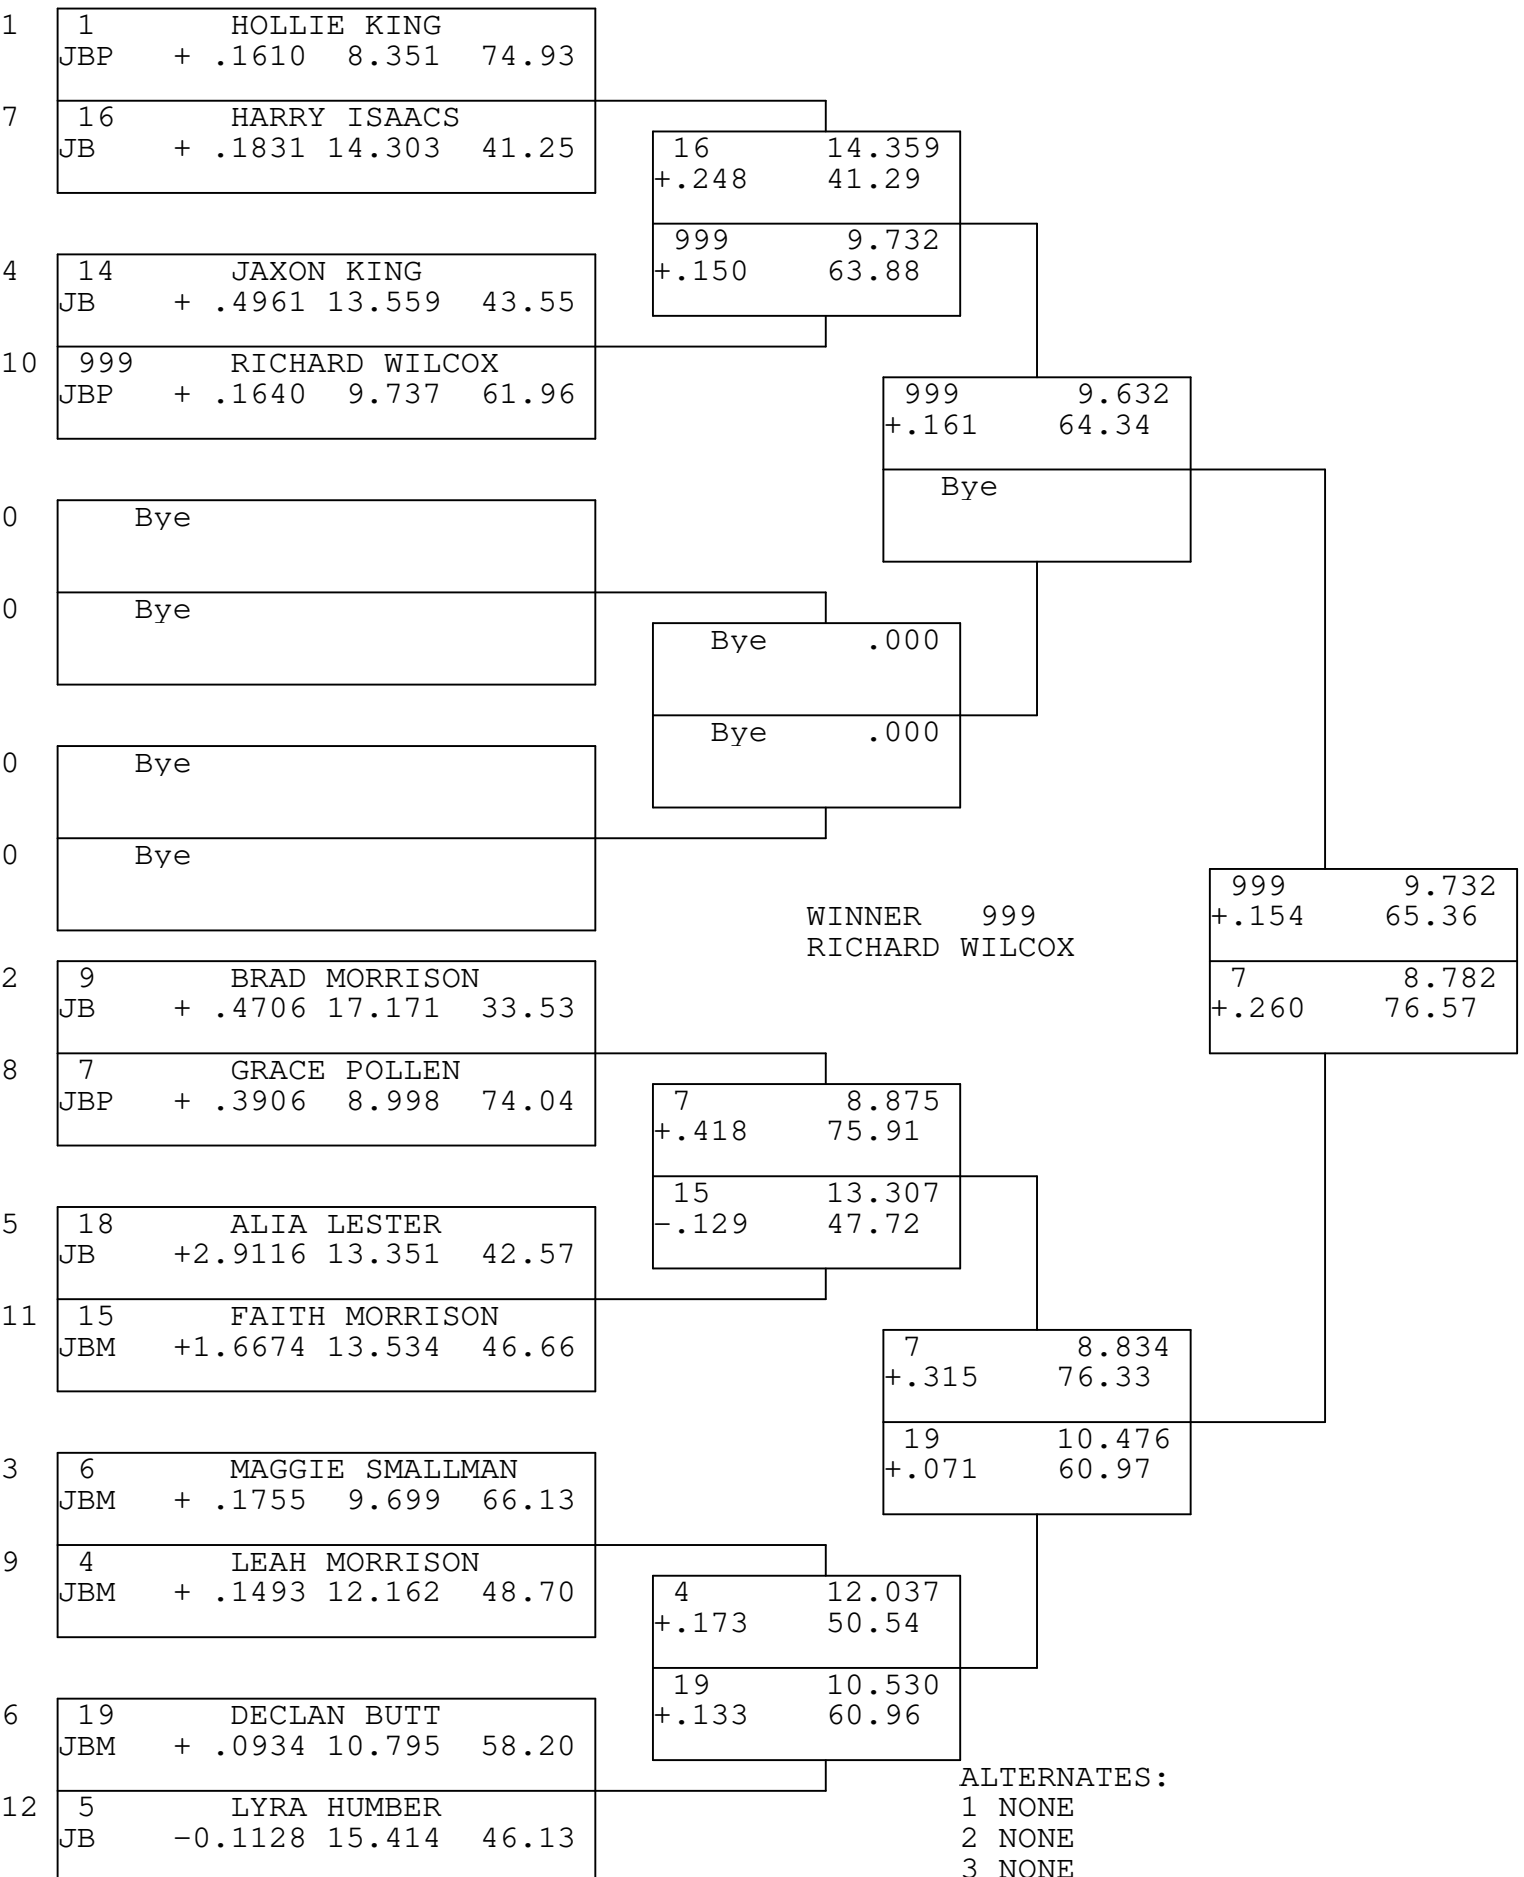

Summer Nationals

JUNIOR DRAG BIKE

TSI RACENET SYSTEM
PROGRESSIVE LADDER FOR 12 CARS

02/07/2023
17:21:32

ALTERNATES:
1 NONE
2 NONE
3 NONE