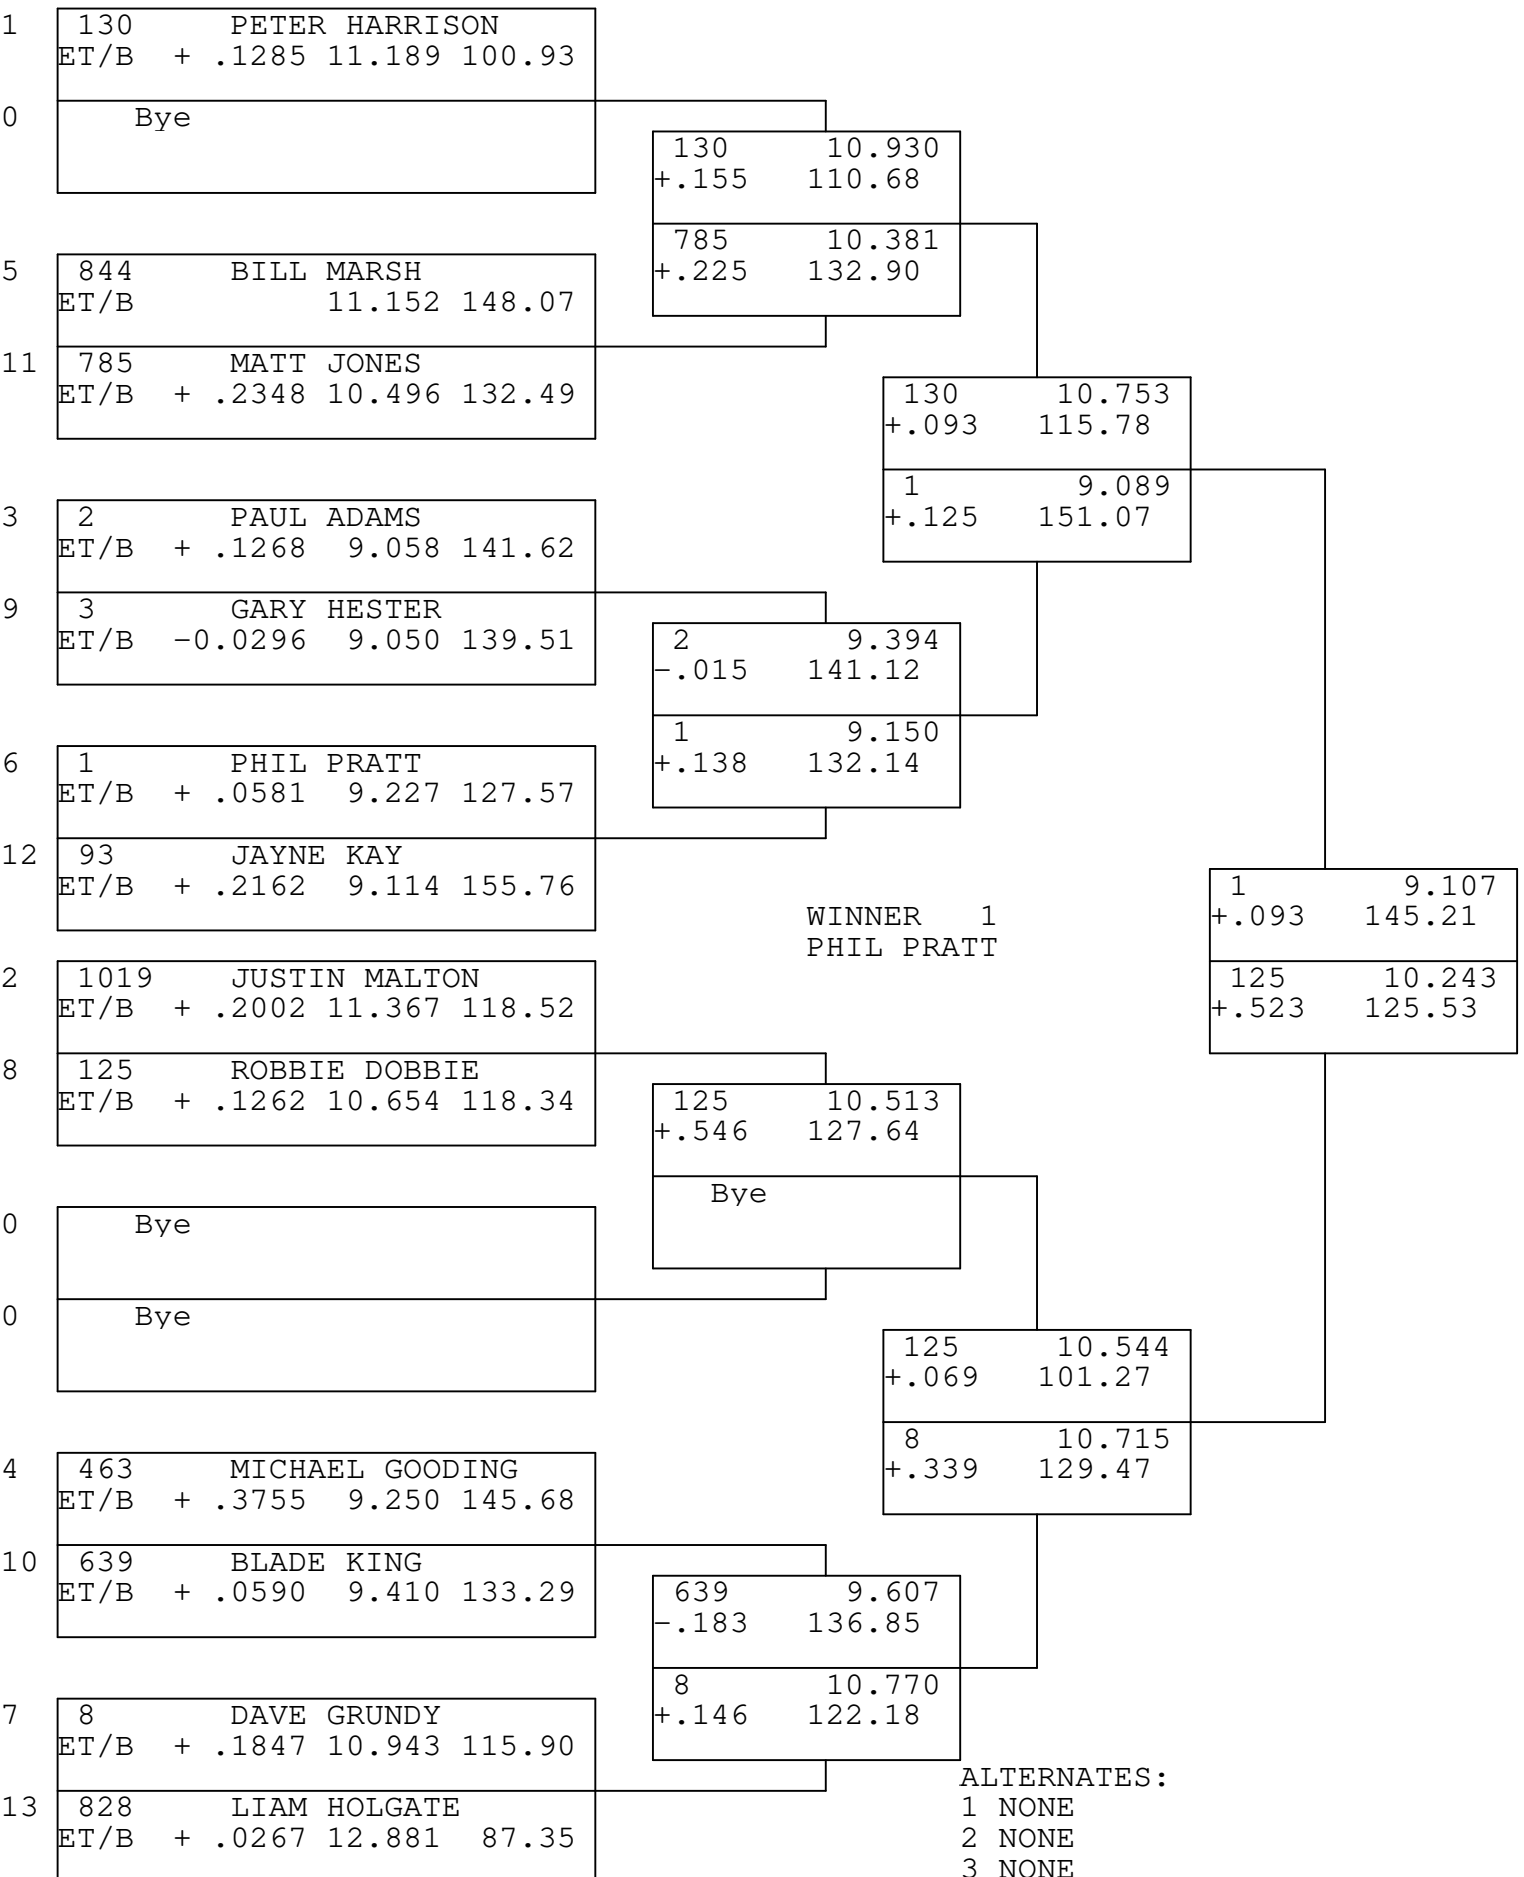

Summer Nationals

ET BIKE

TSI RACENET SYSTEM
PROGRESSIVE LADDER FOR 13 CARS

18/07/2021
17:21:39

ALTERNATES:
1 NONE
2 NONE
3 NONE