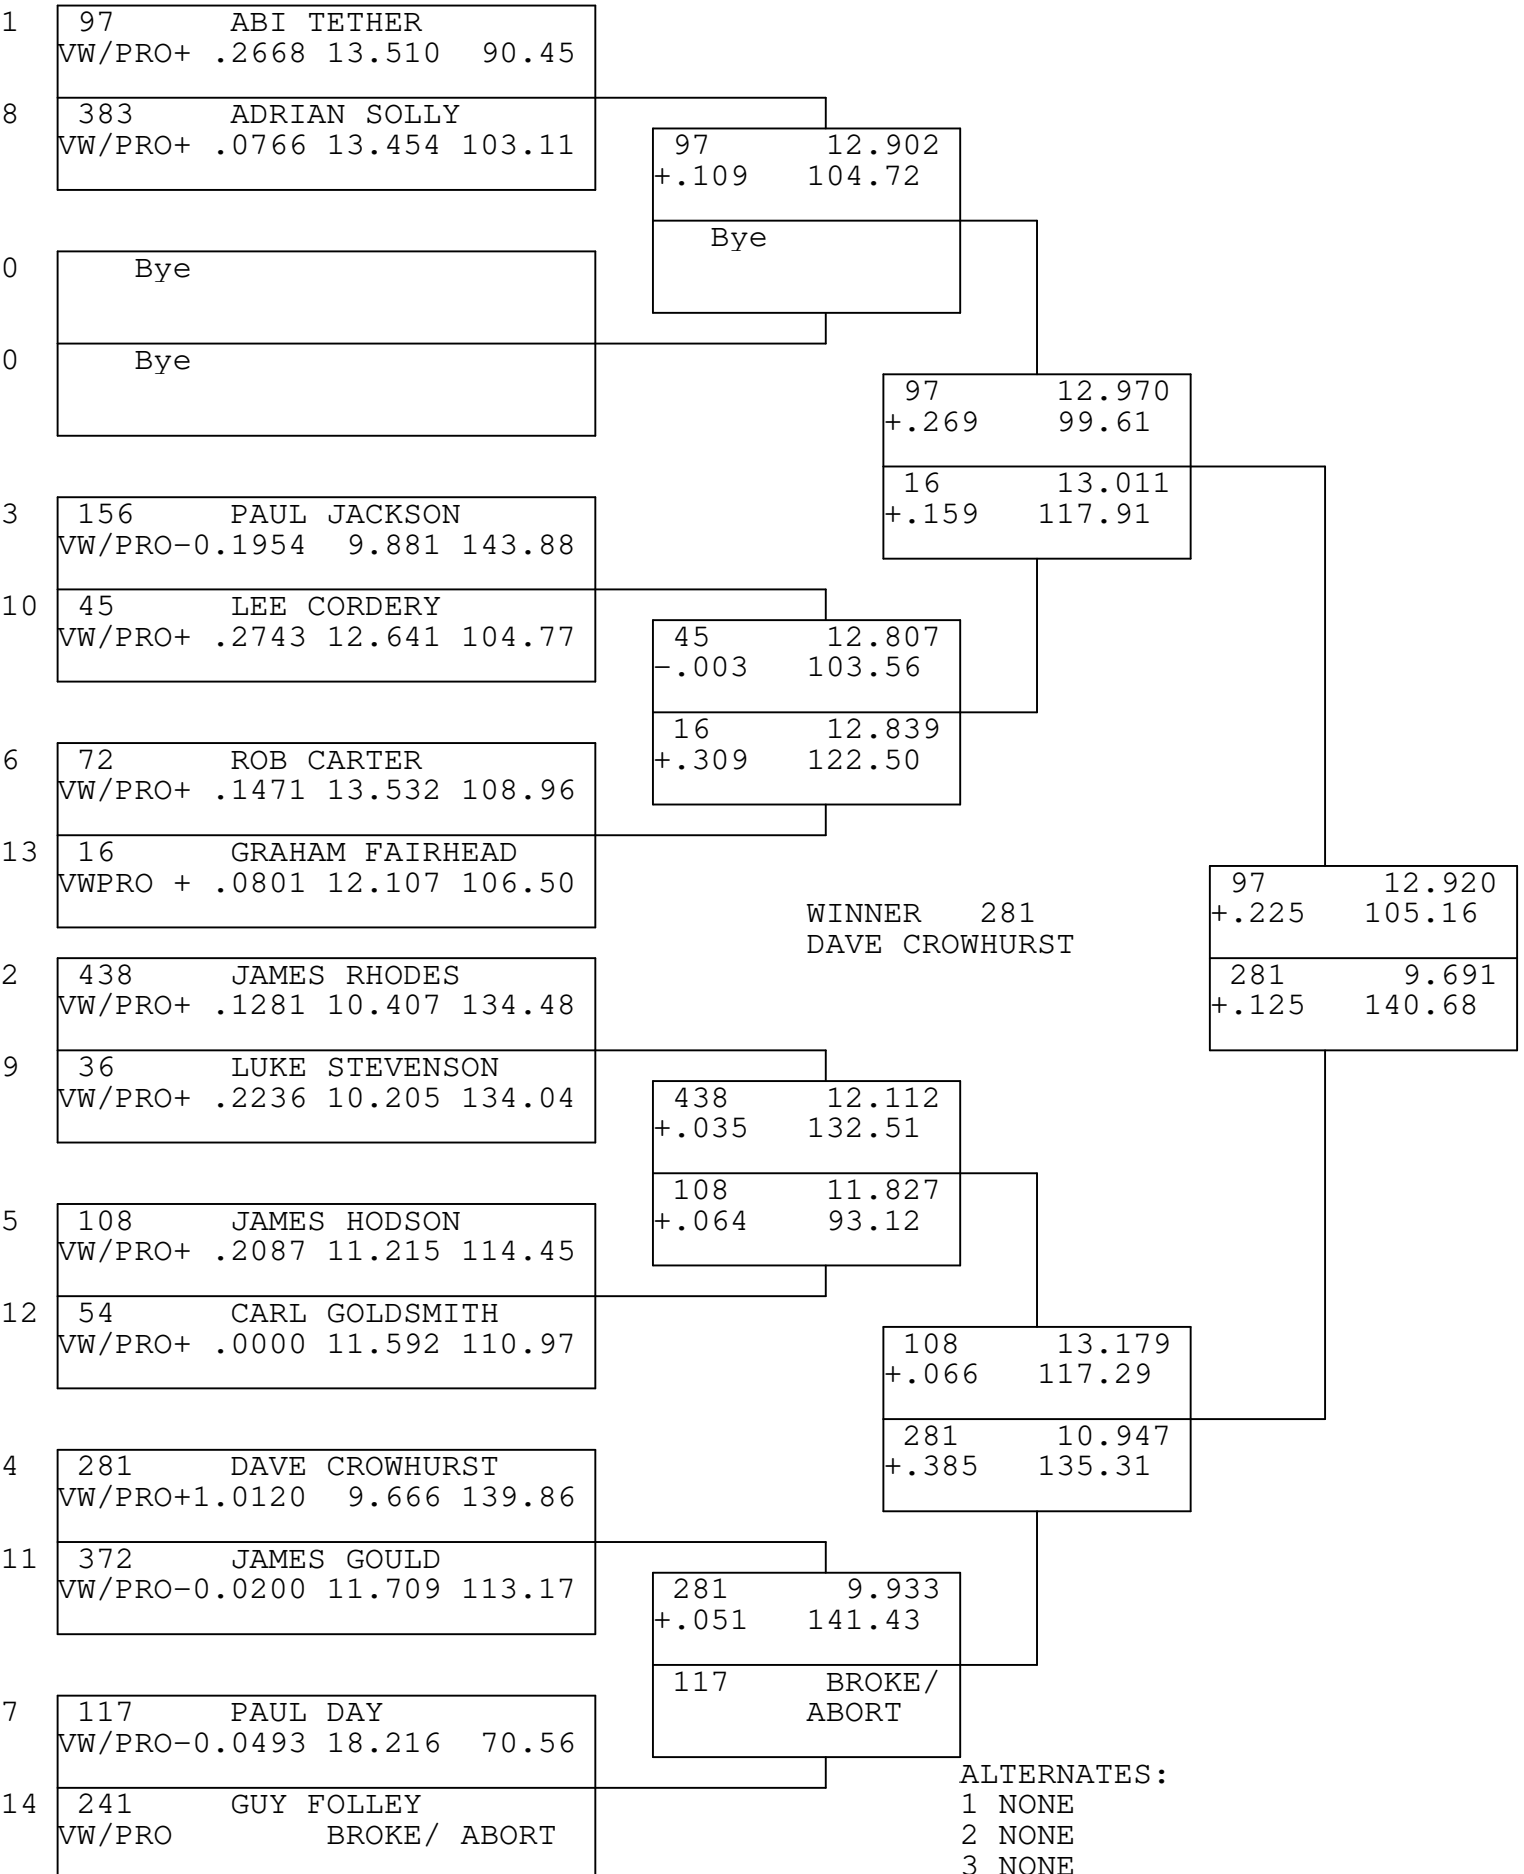

National Finals

VW PRO

TSI RACENET SYSTEM
PROGRESSIVE LADDER FOR 14 CARS

2021-09-26
16:31:26

ALTERNATES:
1 NONE
2 NONE
3 NONE