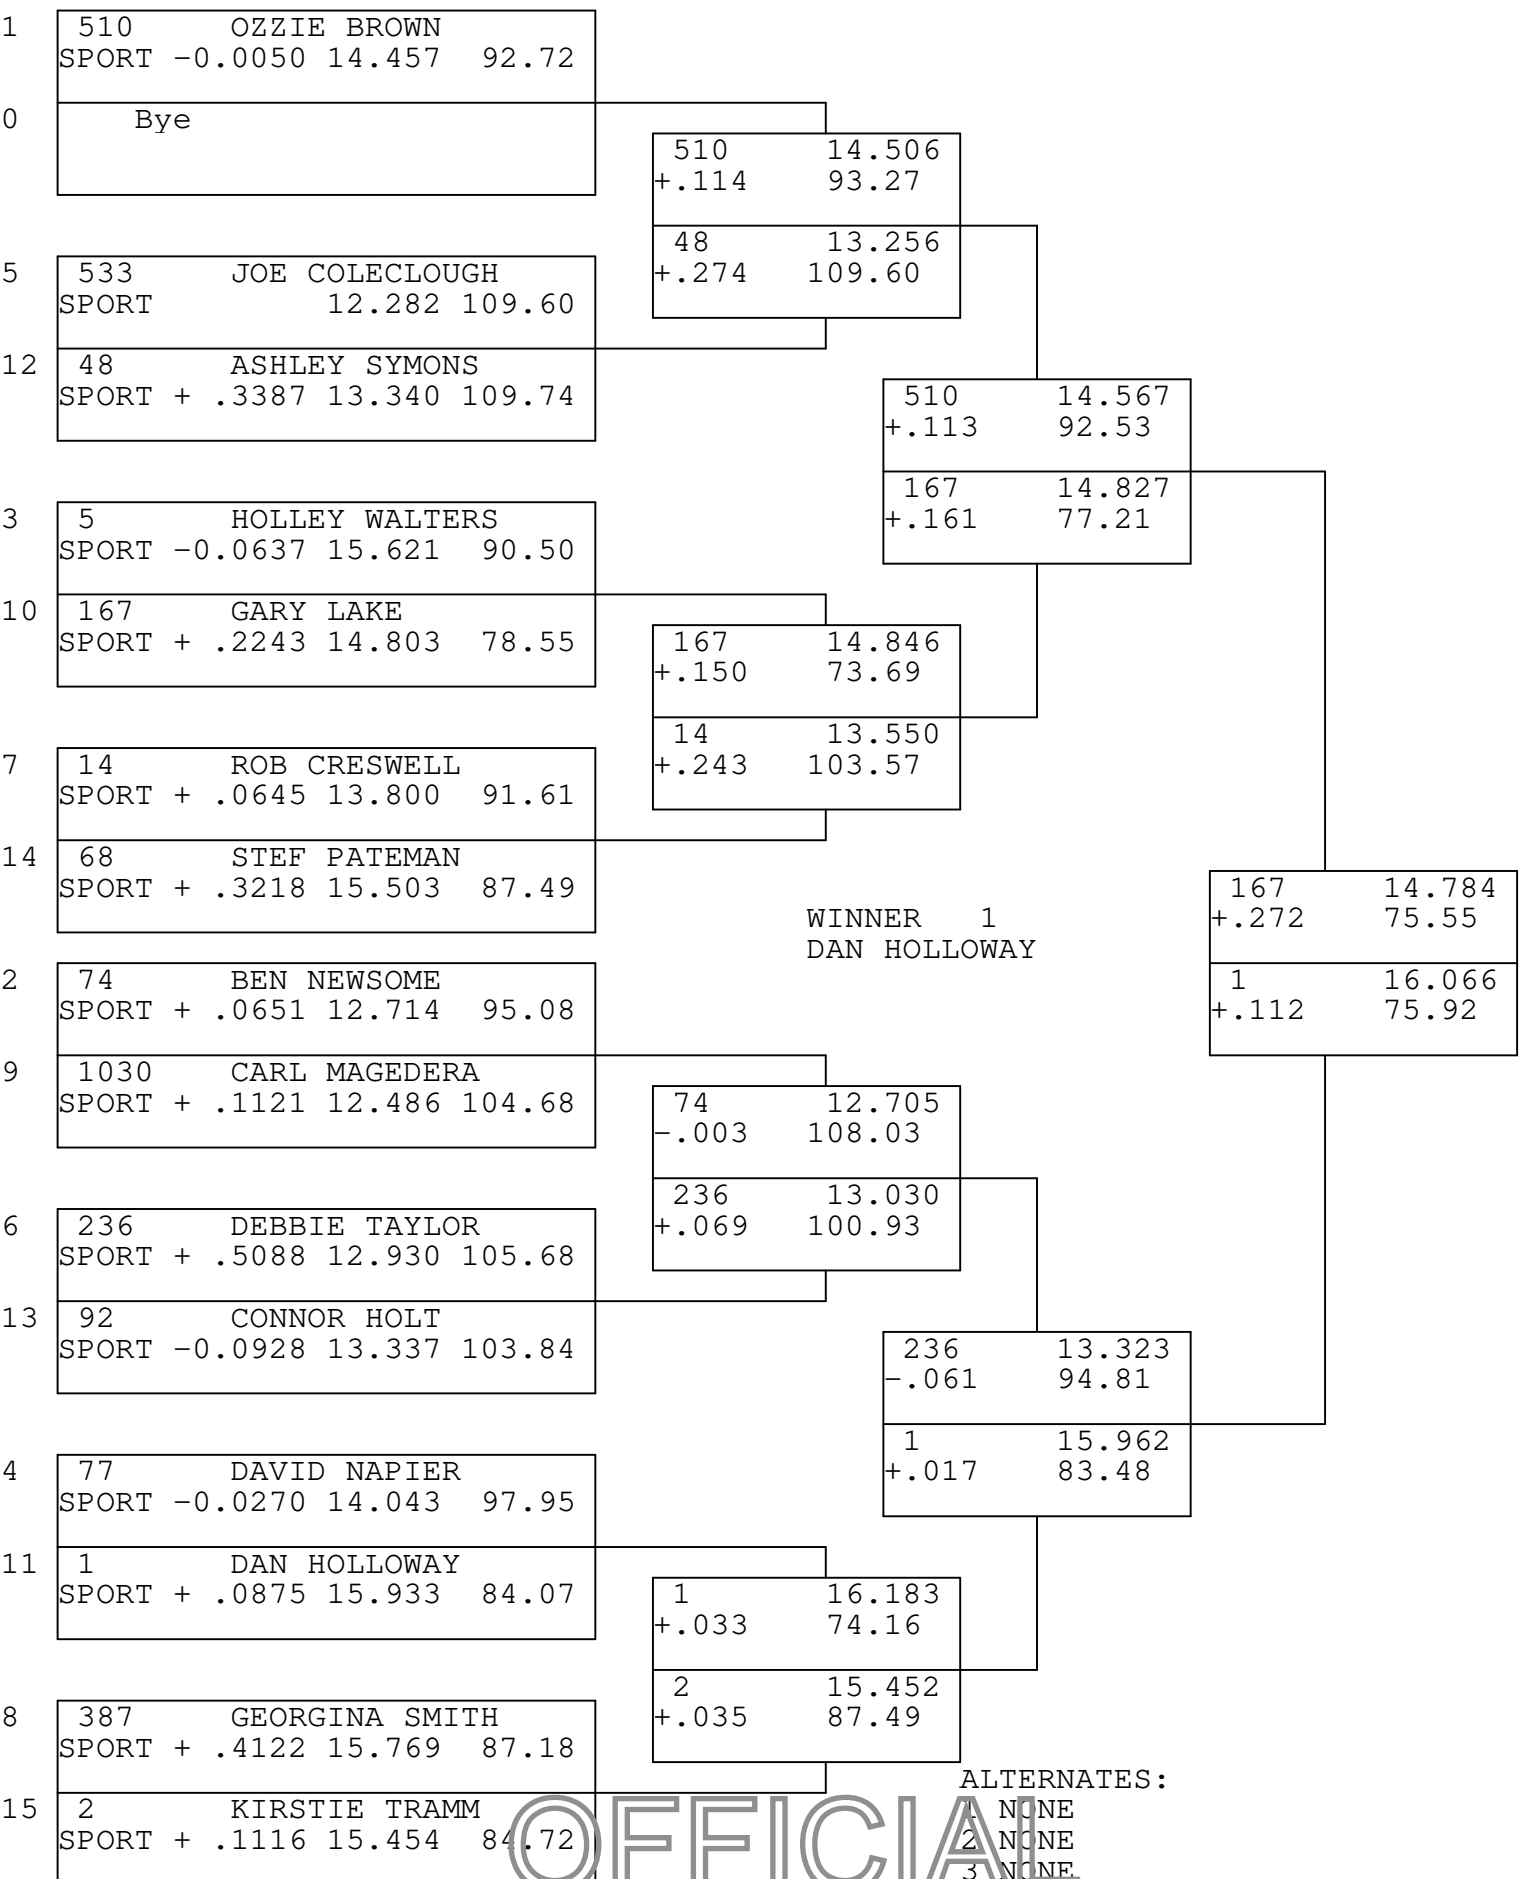

National Finals

SPORTSMAN ET

TSI RACENET SYSTEM
PROGRESSIVE LADDER FOR 15 CARS

27/09/2020
16:08:37

ALTERNATES:

- 1 NONE
- 2 NONE
- 3 NONE
- 4 NONE