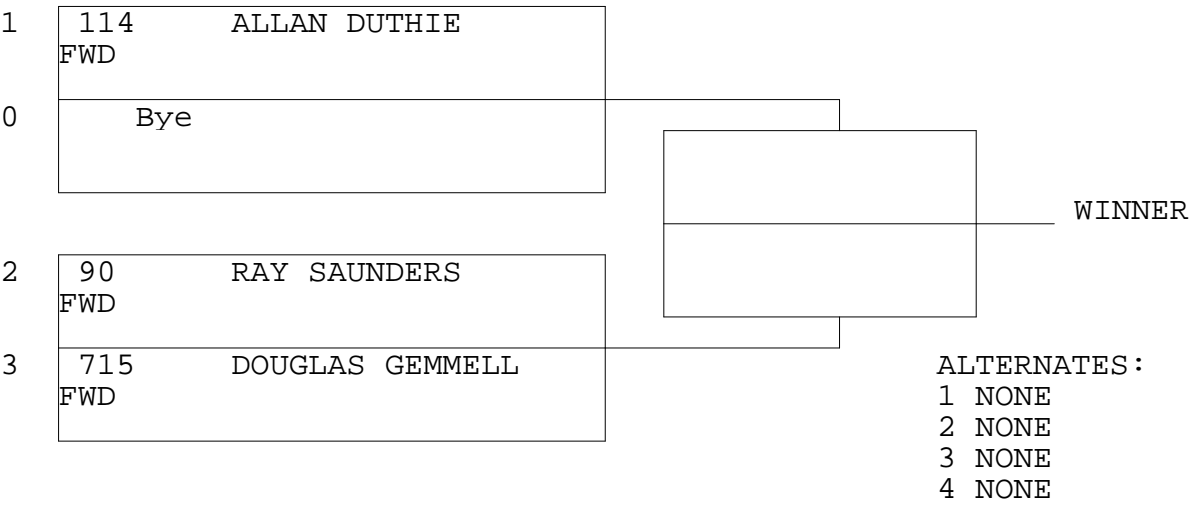

FRONT WHEEL DRIVE

TSI RACENET SYSTEM
PROGRESSIVE LADDER FOR 3 CARS

2019-04-07
1:37:44 PM

OFFICIAL