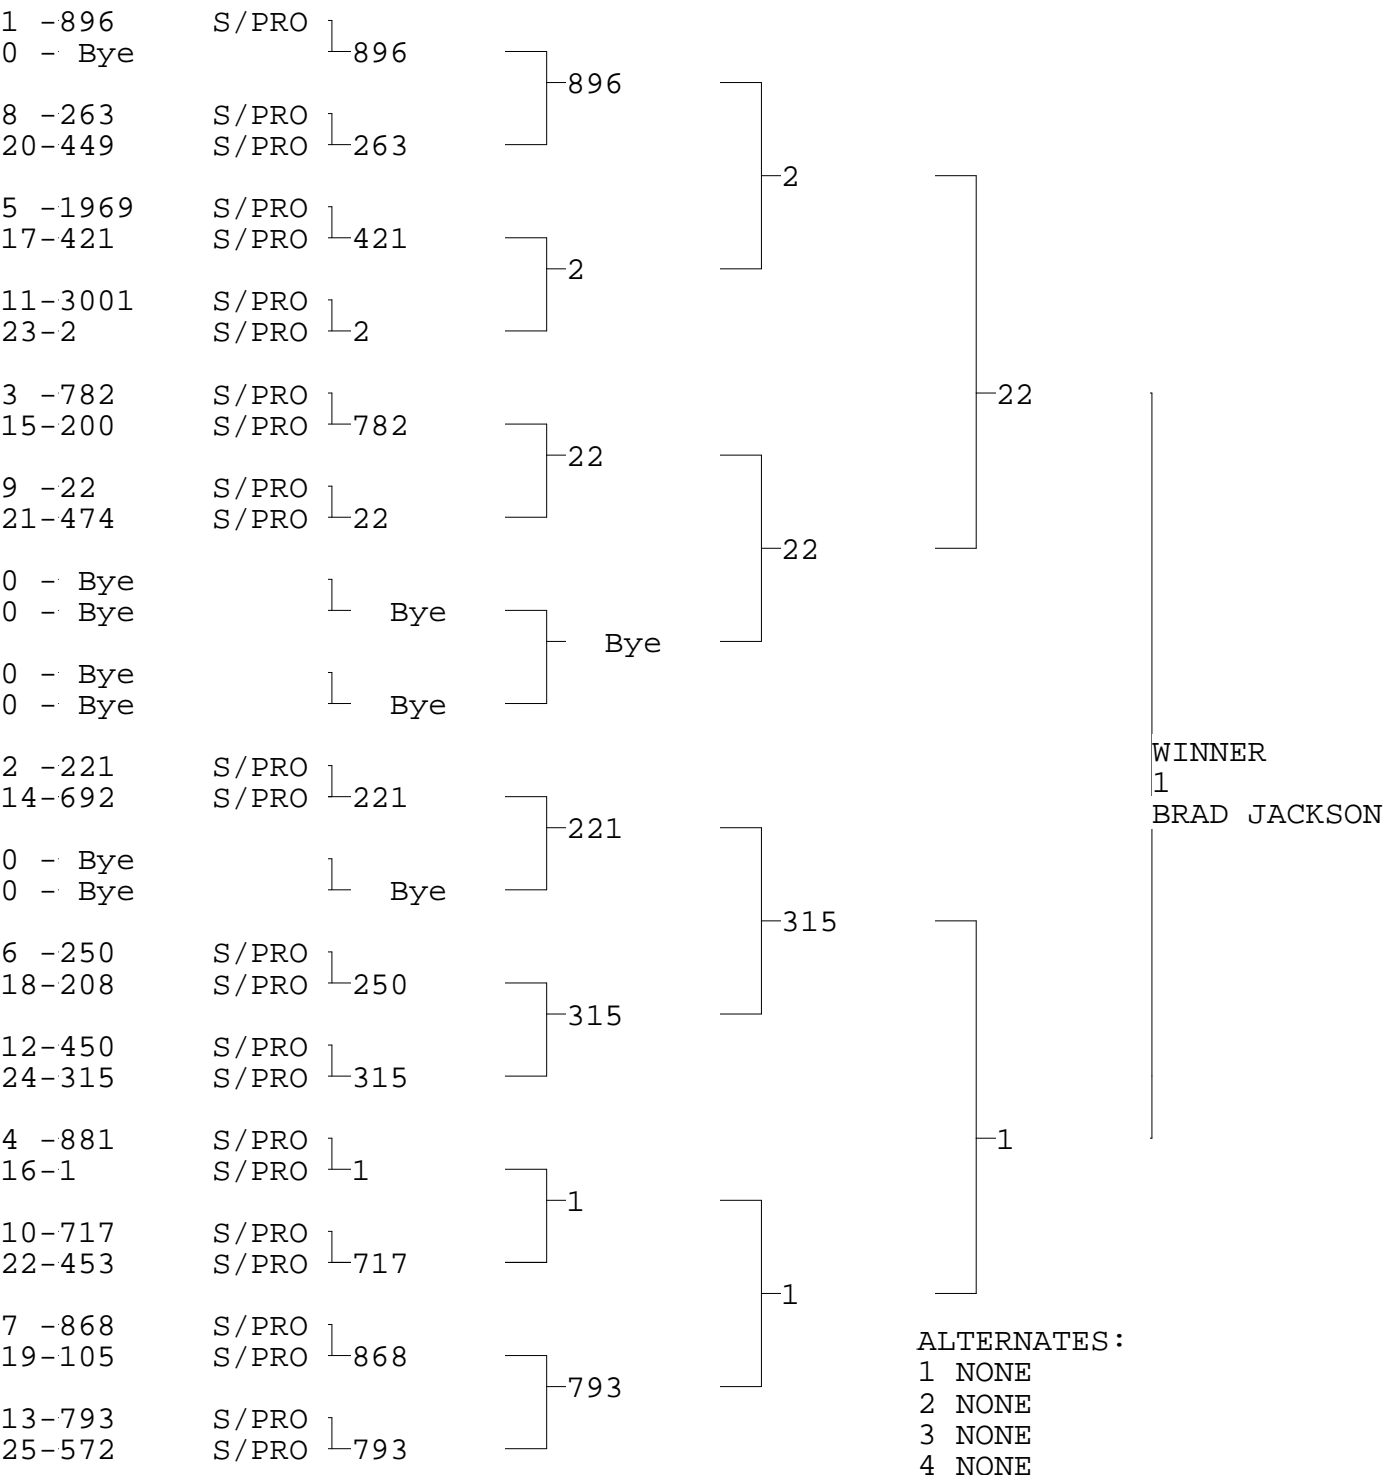

SUPER PRO ET

TSI RACENET SYSTEM
PROGRESSIVE LADDER FOR 25 CARS

2019-06-23
4:02:40 PM

OFFICIAL