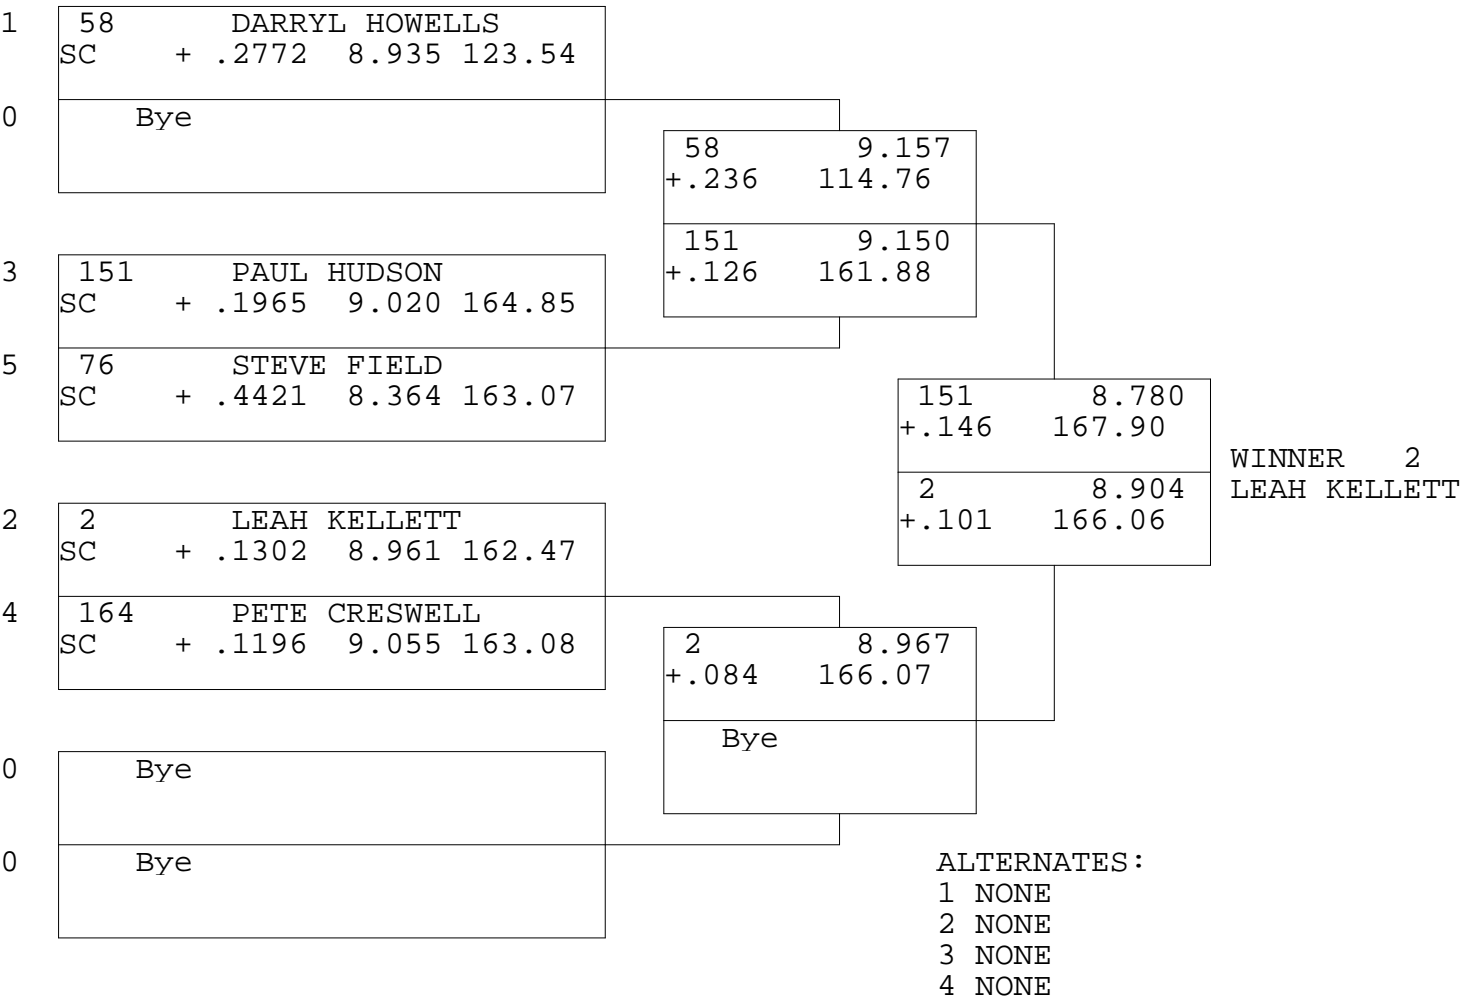

SUPER COMP

TSI RACENET SYSTEM
 PROGRESSIVE LADDER FOR 5 CARS

2019-06-23
 4:00:01 PM

OFFICIAL