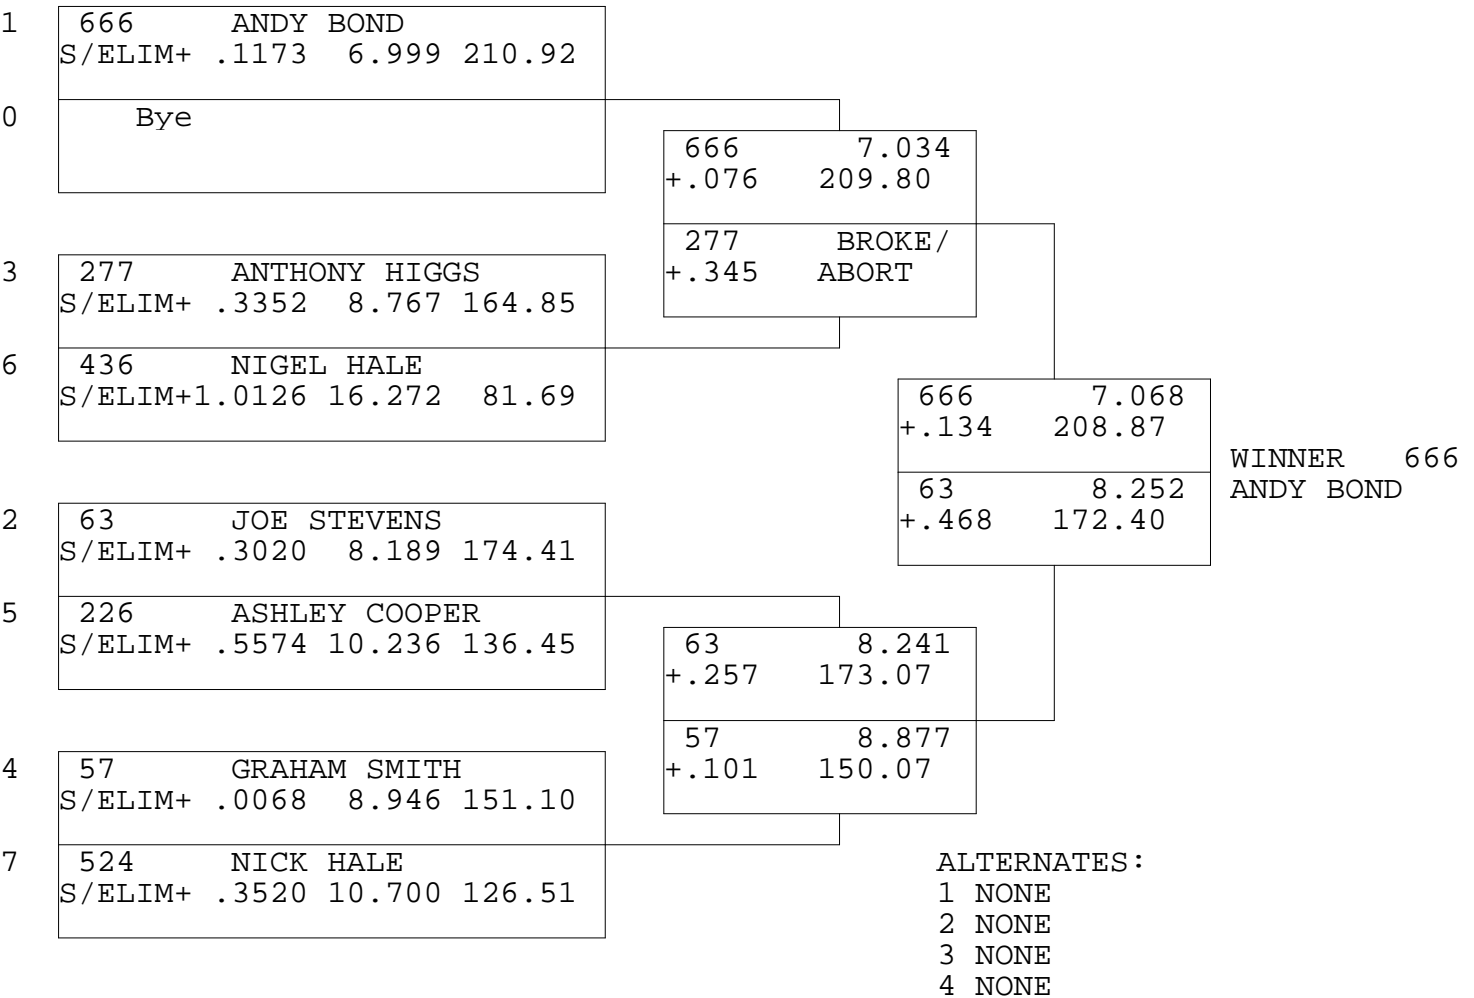

STREET ELIMINATOR

TSI RACENET SYSTEM
 PROGRESSIVE LADDER FOR 7 CARS

2019-06-23
 3:57:22 PM

OFFICIAL