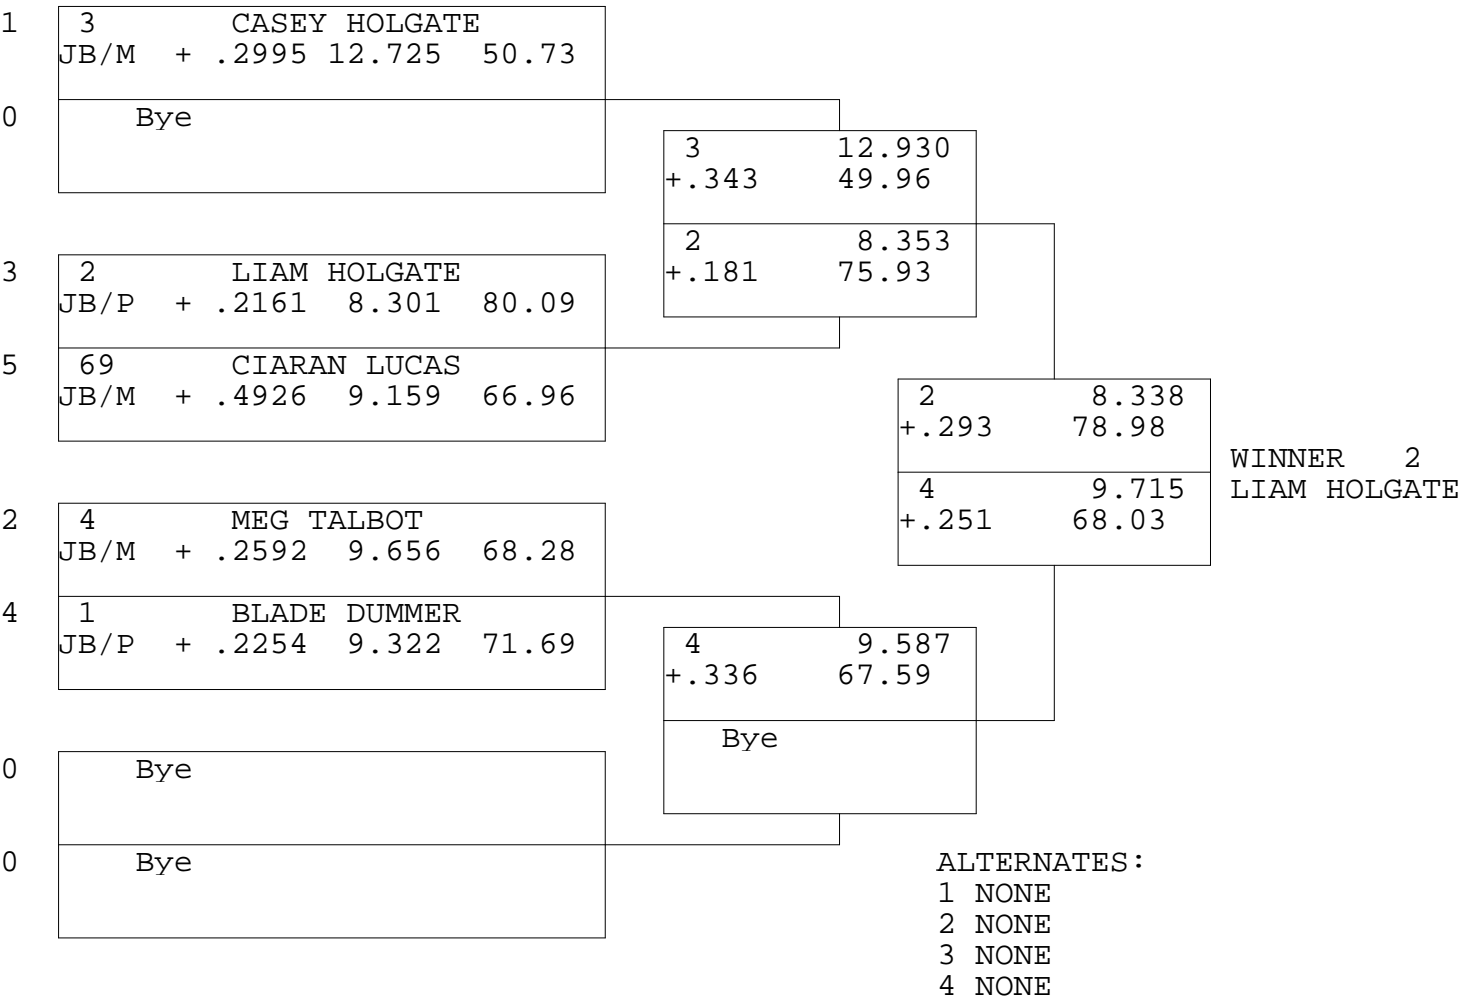

JUNIOR DRAG BIKE

TSI RACENET SYSTEM  
 PROGRESSIVE LADDER FOR 5 CARS

2019-06-23  
 3:41:10 PM

OFFICIAL