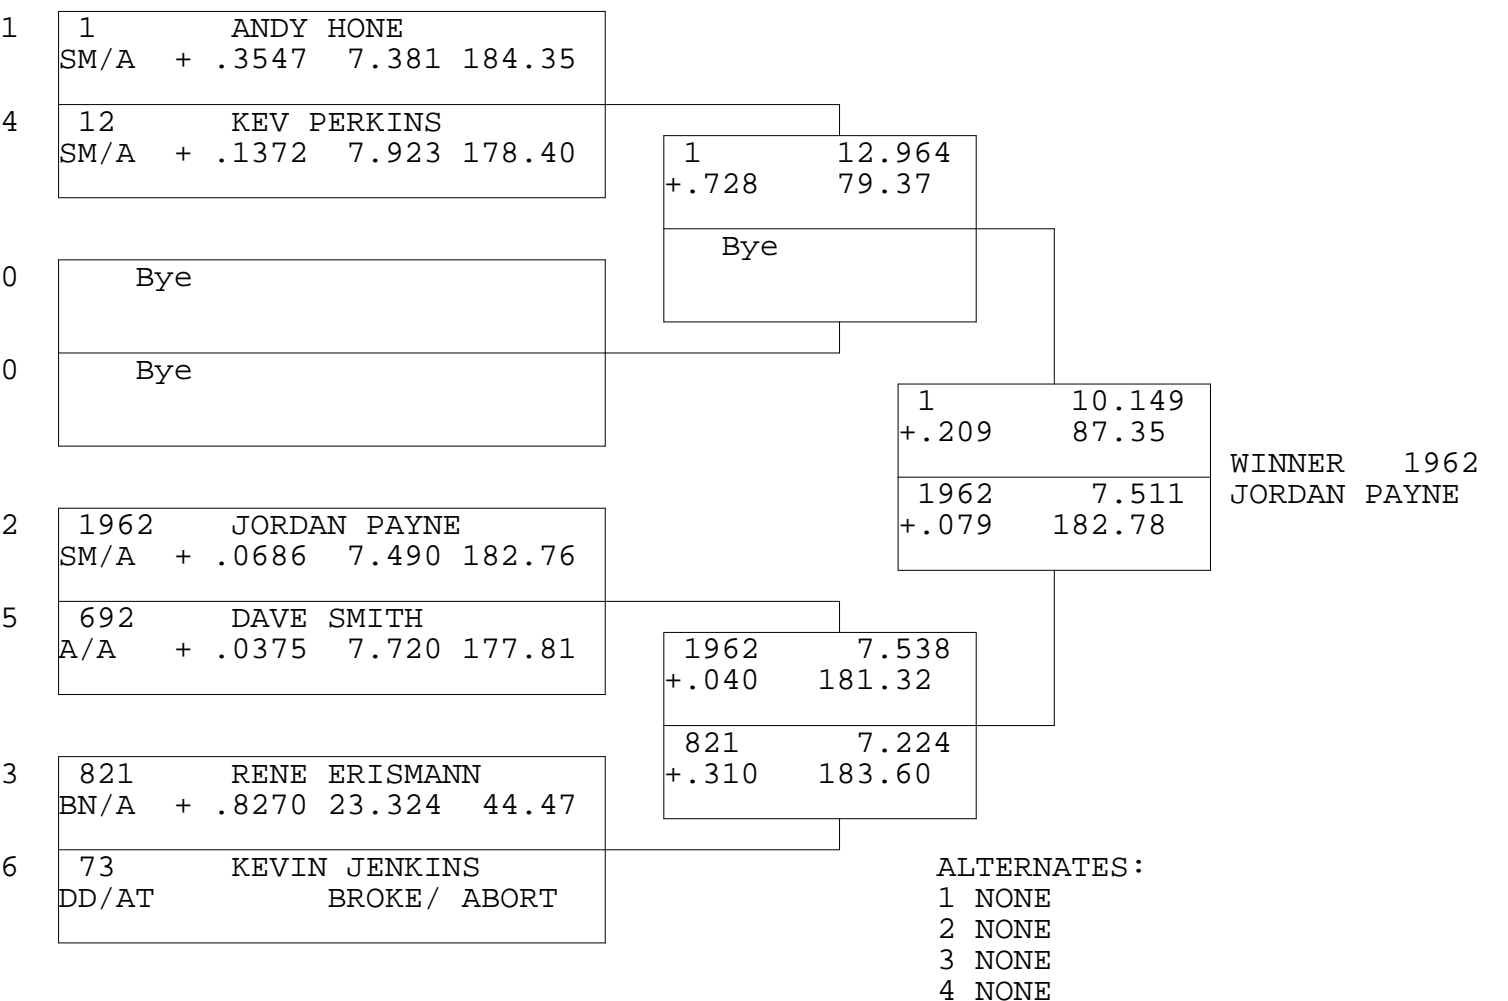

COMP ELIMINATOR

TSI RACENET SYSTEM  
 PROGRESSIVE LADDER FOR 6 CARS

2019-06-23  
 3:56:18 PM

OFFICIAL