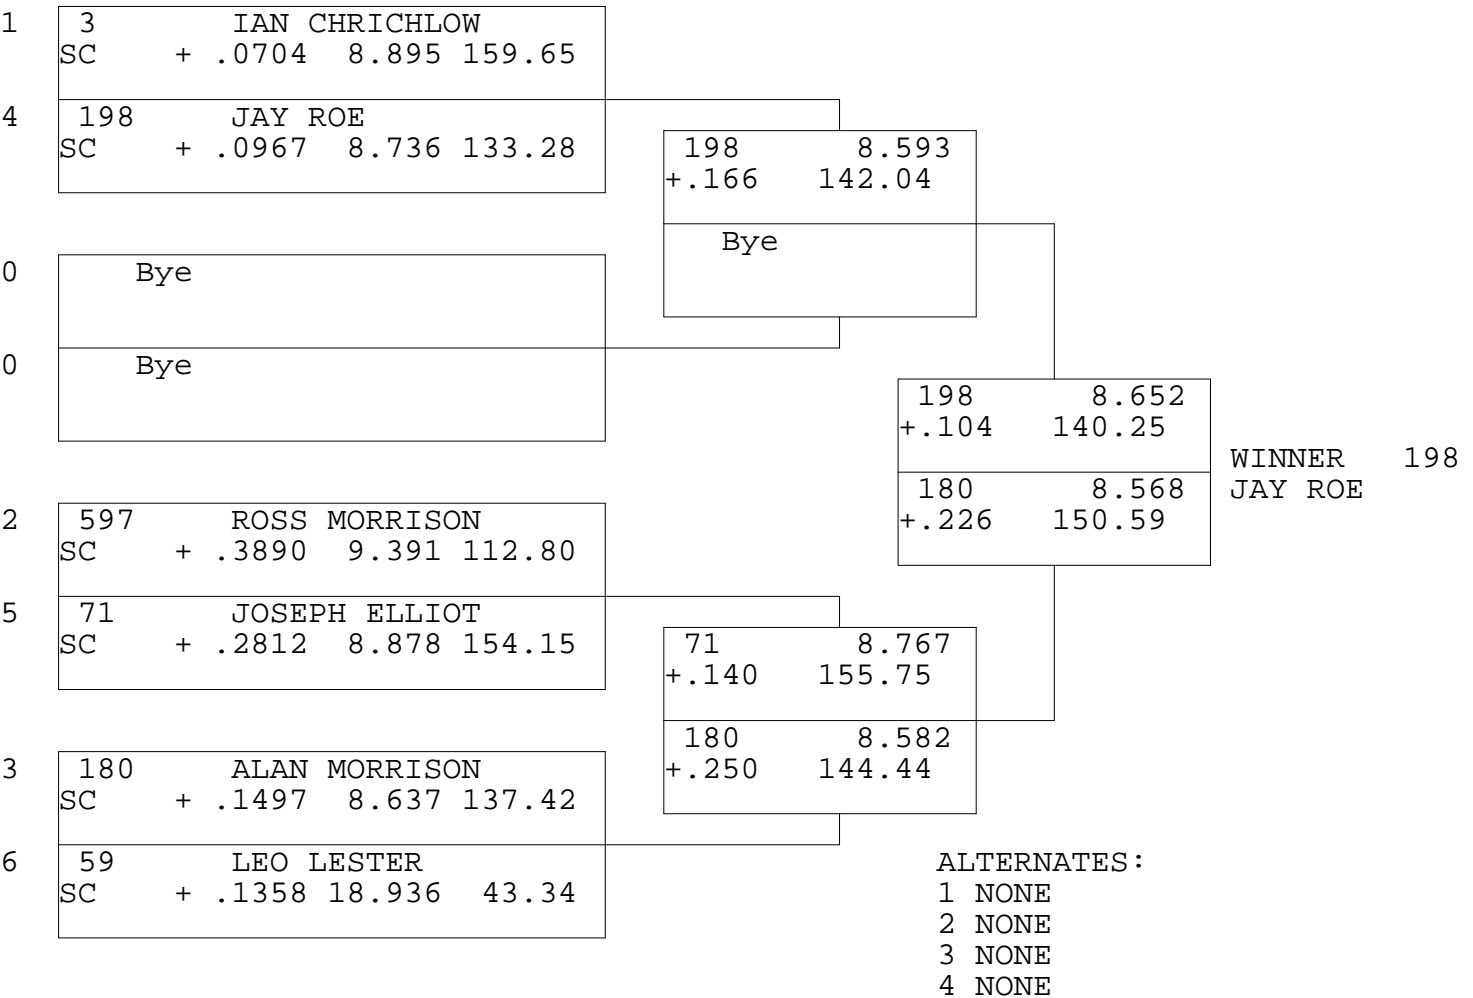

8.50 BIKE

TSI RACENET SYSTEM  
 PROGRESSIVE LADDER FOR 6 CARS

2019-06-23  
 3:49:42 PM

OFFICIAL