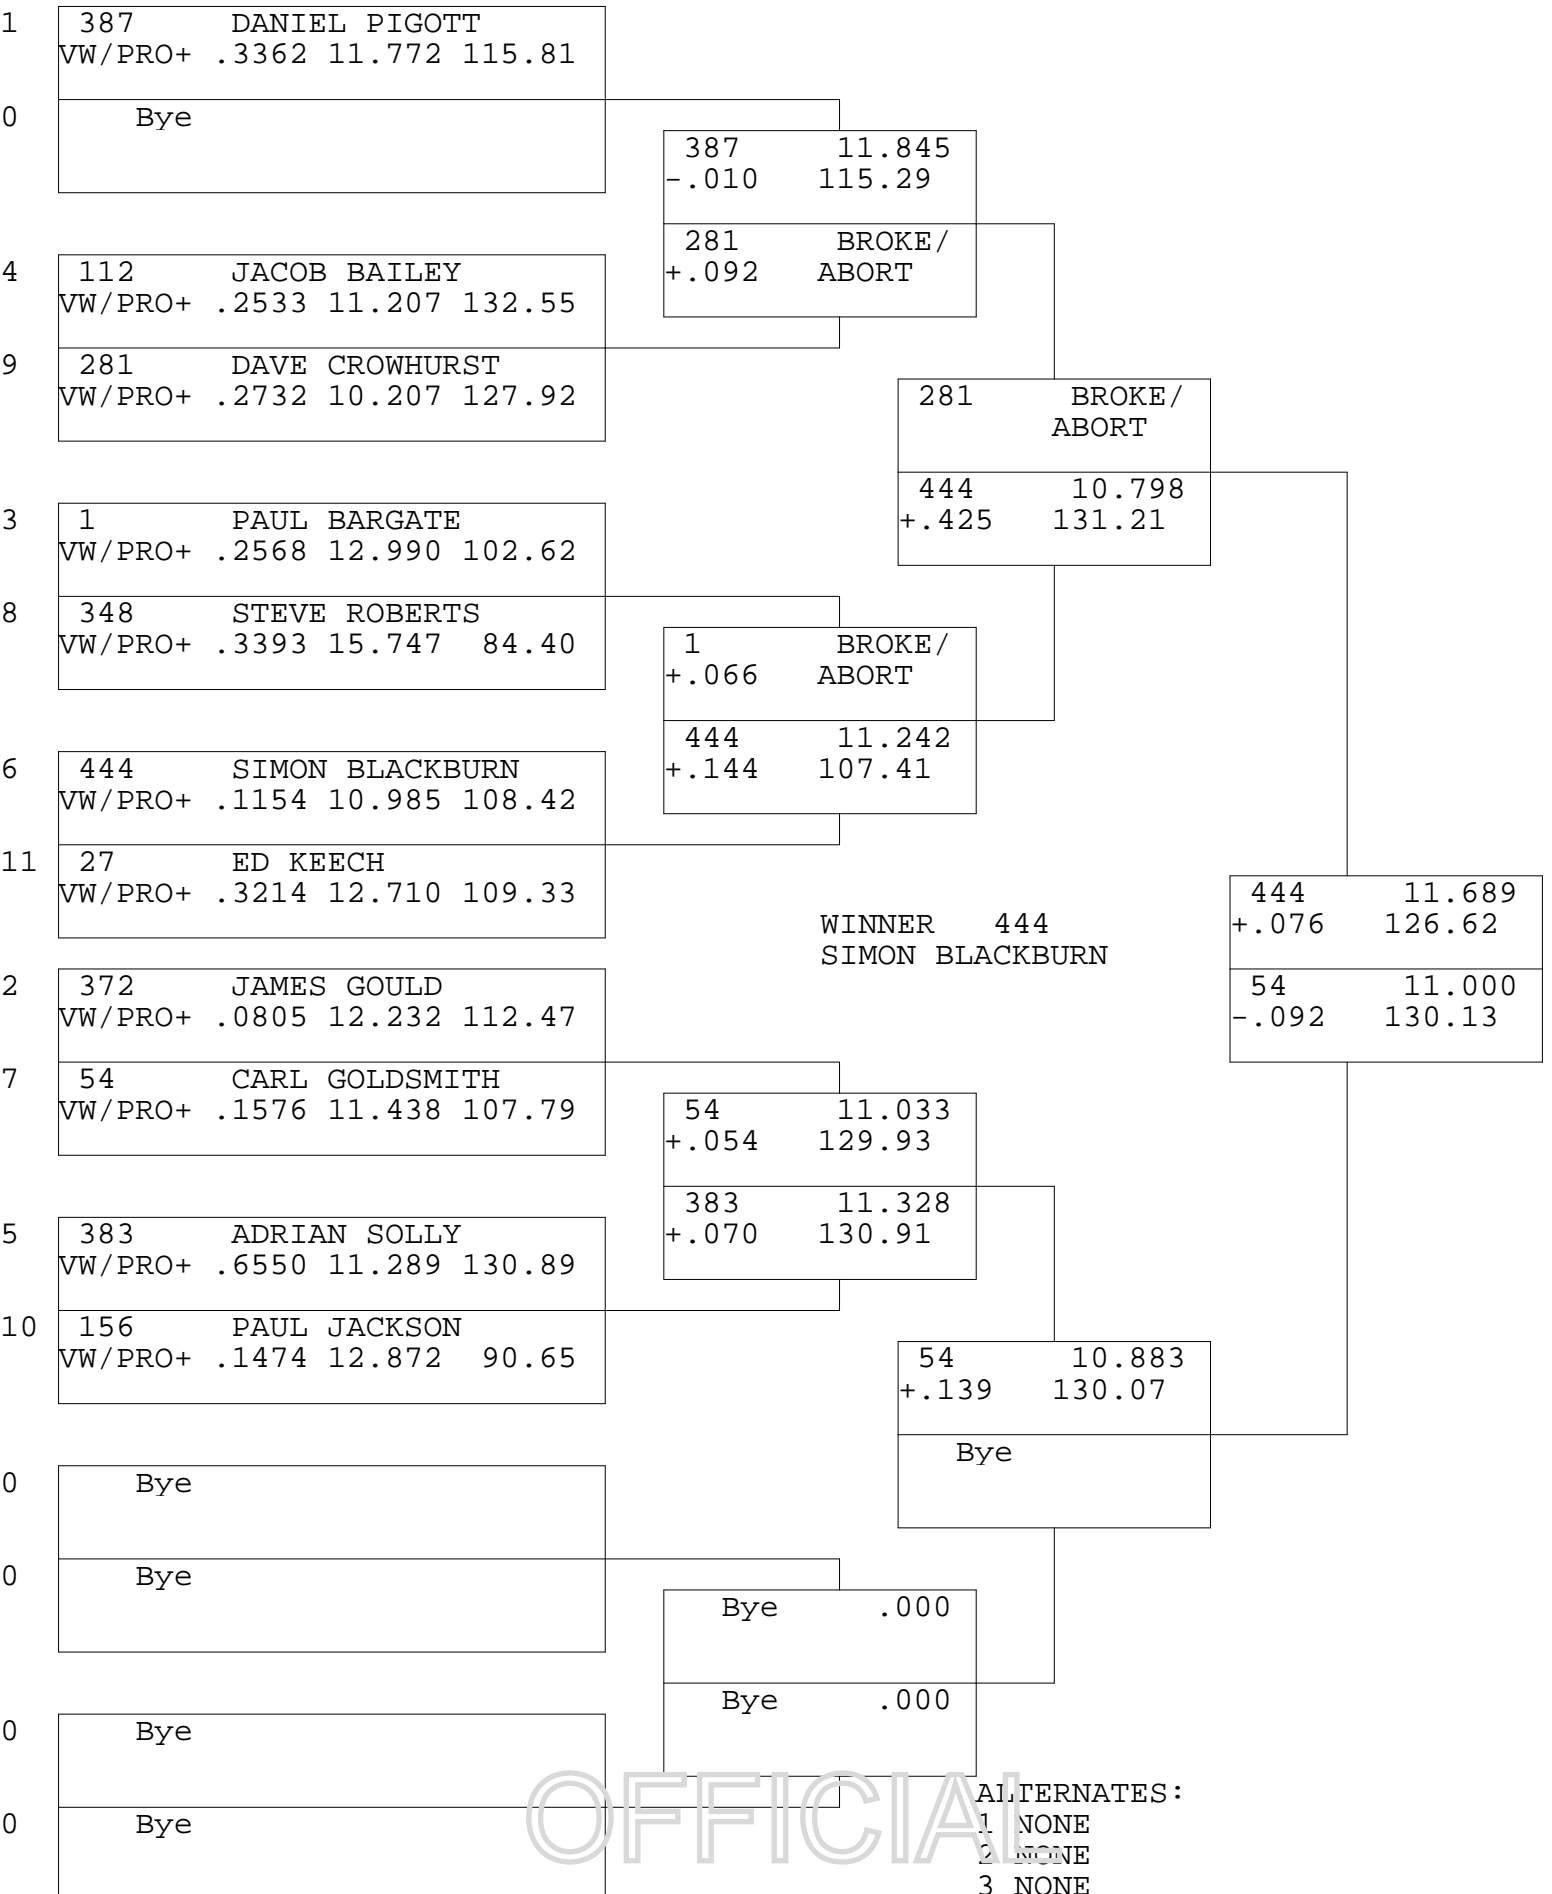

VW PRO

TSI RACENET SYSTEM  
PROGRESSIVE LADDER FOR 11 CARS

2019-05-05  
3:53:02 PM

OFFICIAL ALTERNATES:  
1 NONE  
2 NONE  
3 NONE  
4 NONE