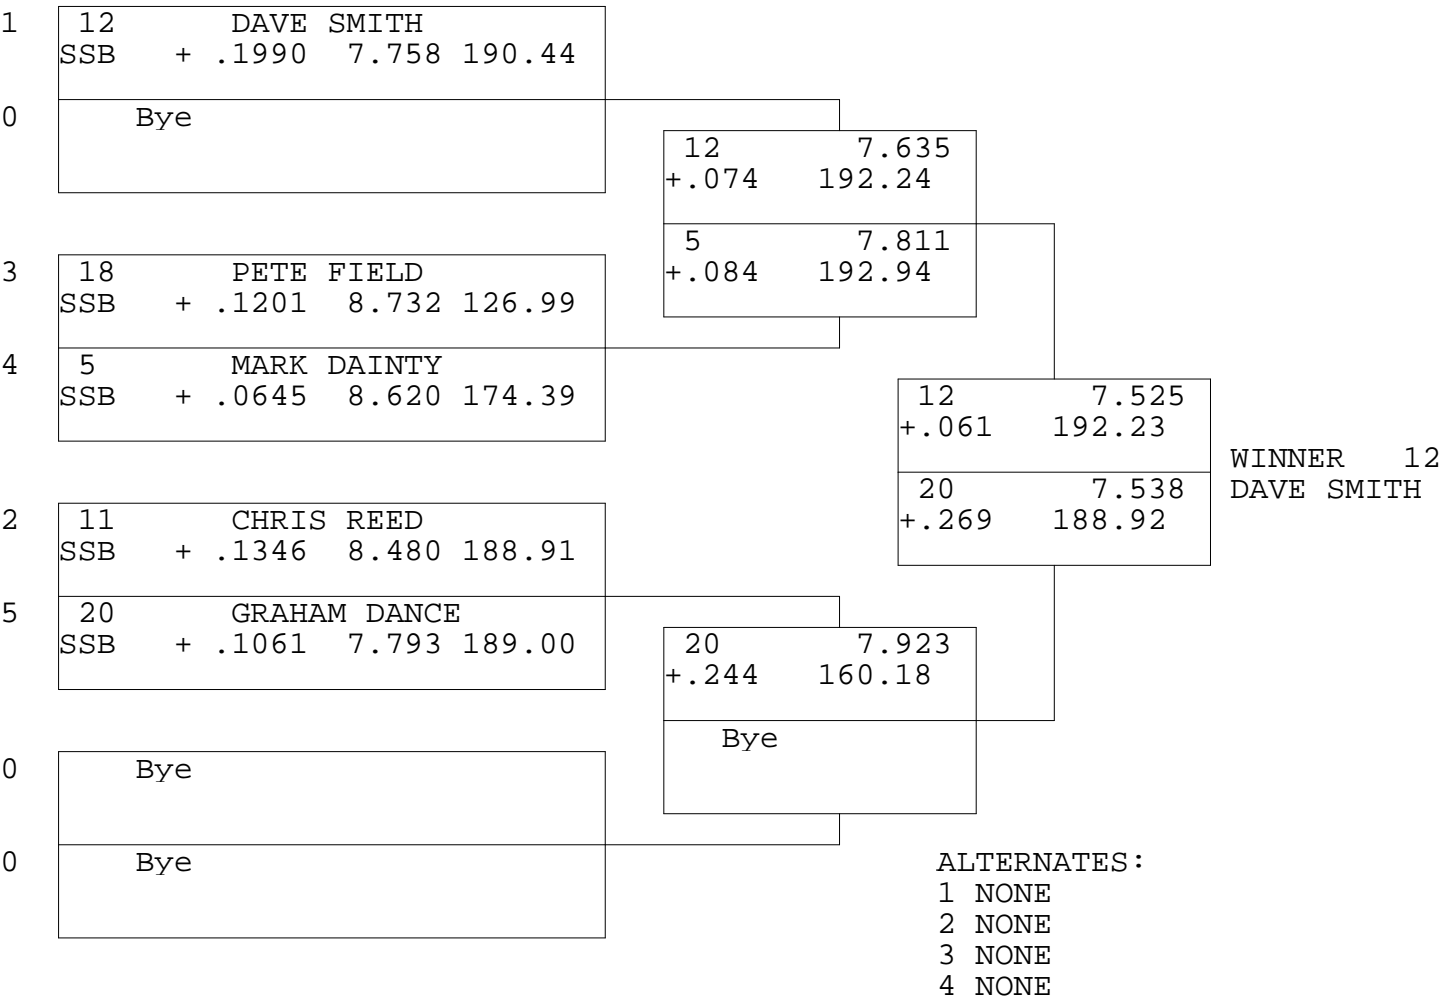

SUPER STREET BIKE

TSI RACENET SYSTEM
 PROGRESSIVE LADDER FOR 5 CARS

2019-05-05
 3:47:43 PM

OFFICIAL