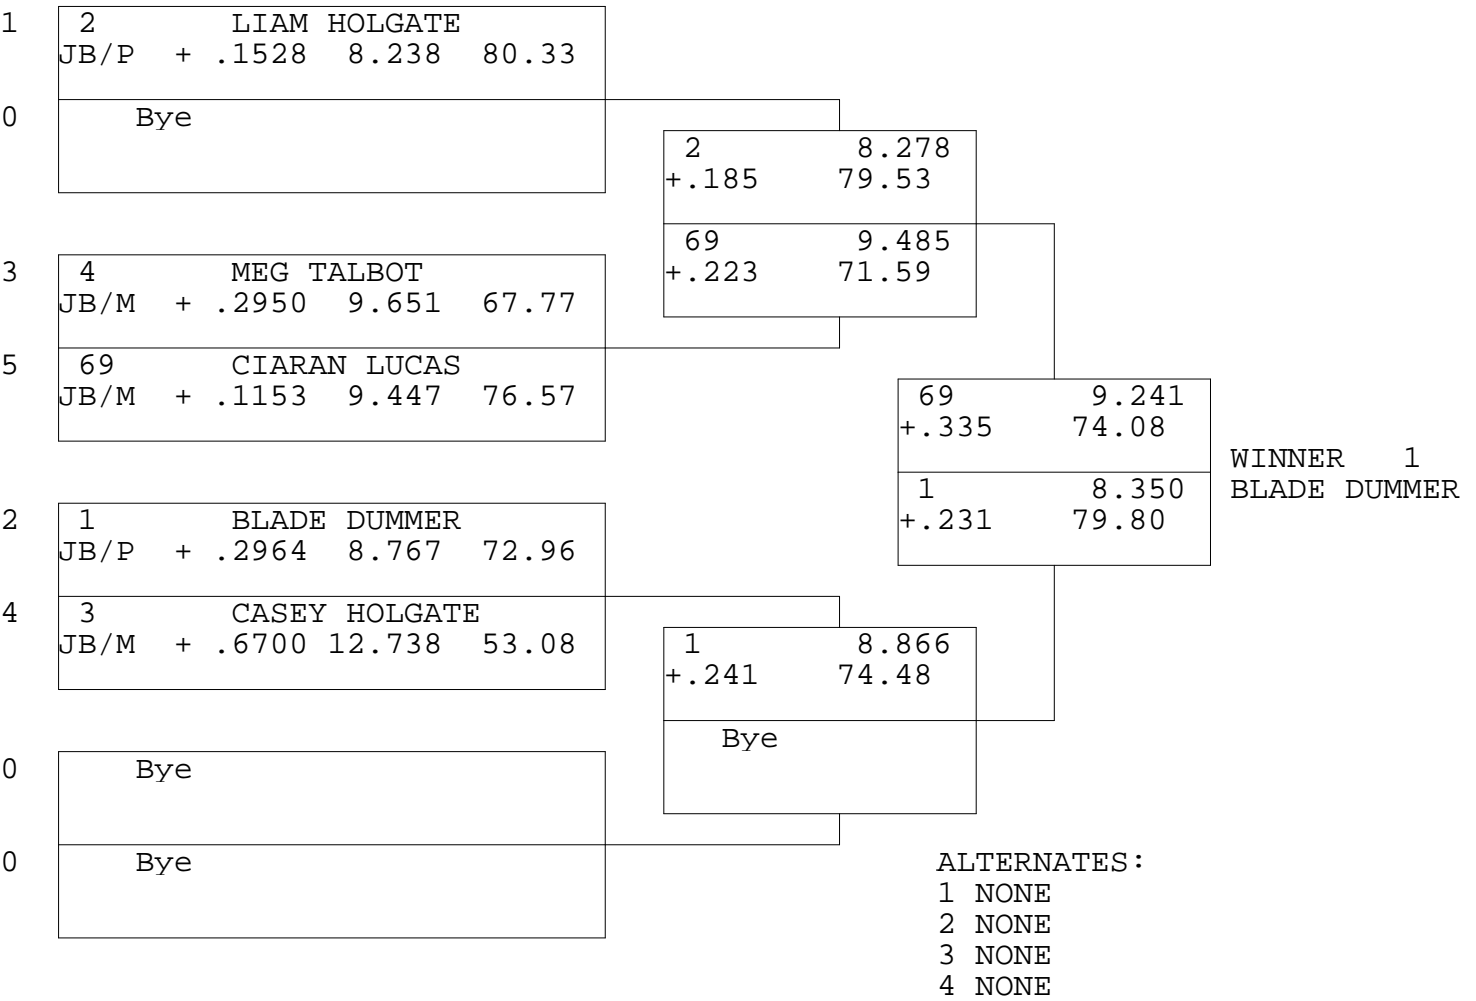

JUNIOR DRAG BIKE

TSI RACENET SYSTEM
 PROGRESSIVE LADDER FOR 5 CARS

2019-05-05
 3:48:46 PM

OFFICIAL