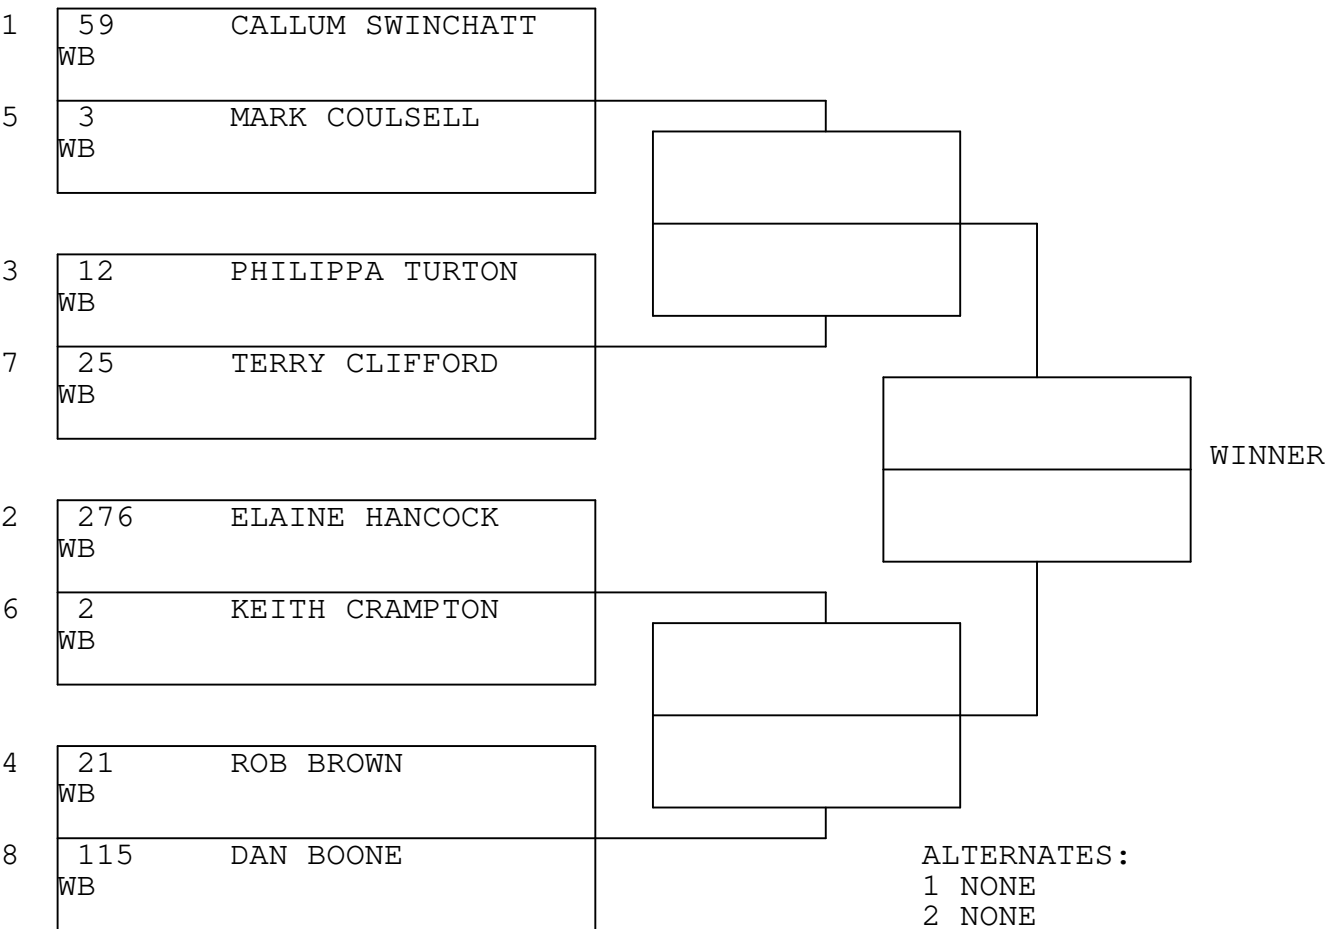

WILD BUNCH

TSI RACENET SYSTEM
PROGRESSIVE LADDER FOR 8 CARS

2019-09-21
18:20:35

OFFICIAL