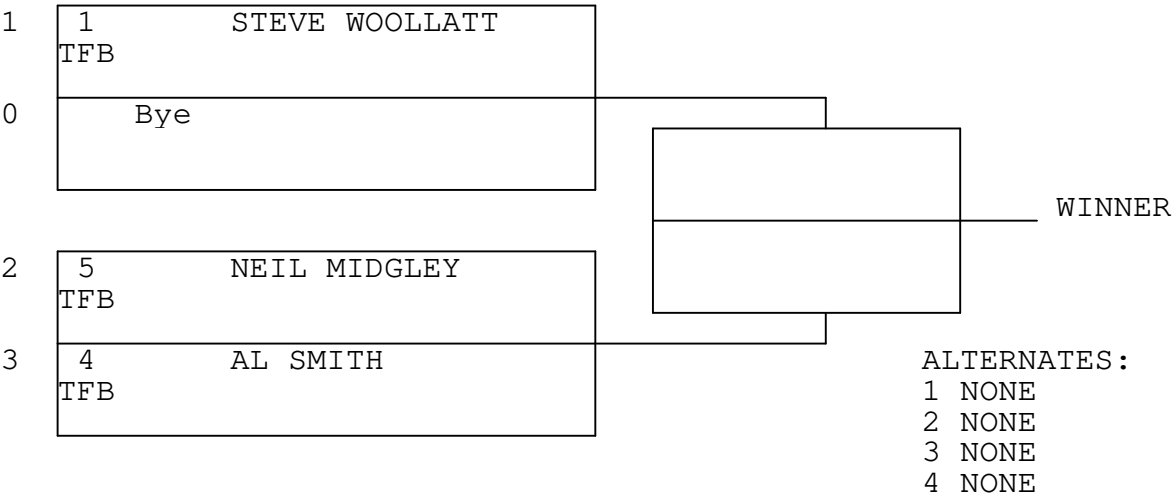

TOP FUEL BIKE

TSI RACENET SYSTEM
PROGRESSIVE LADDER FOR 3 CARS

2019-09-22
12:10:54

OFFICIAL