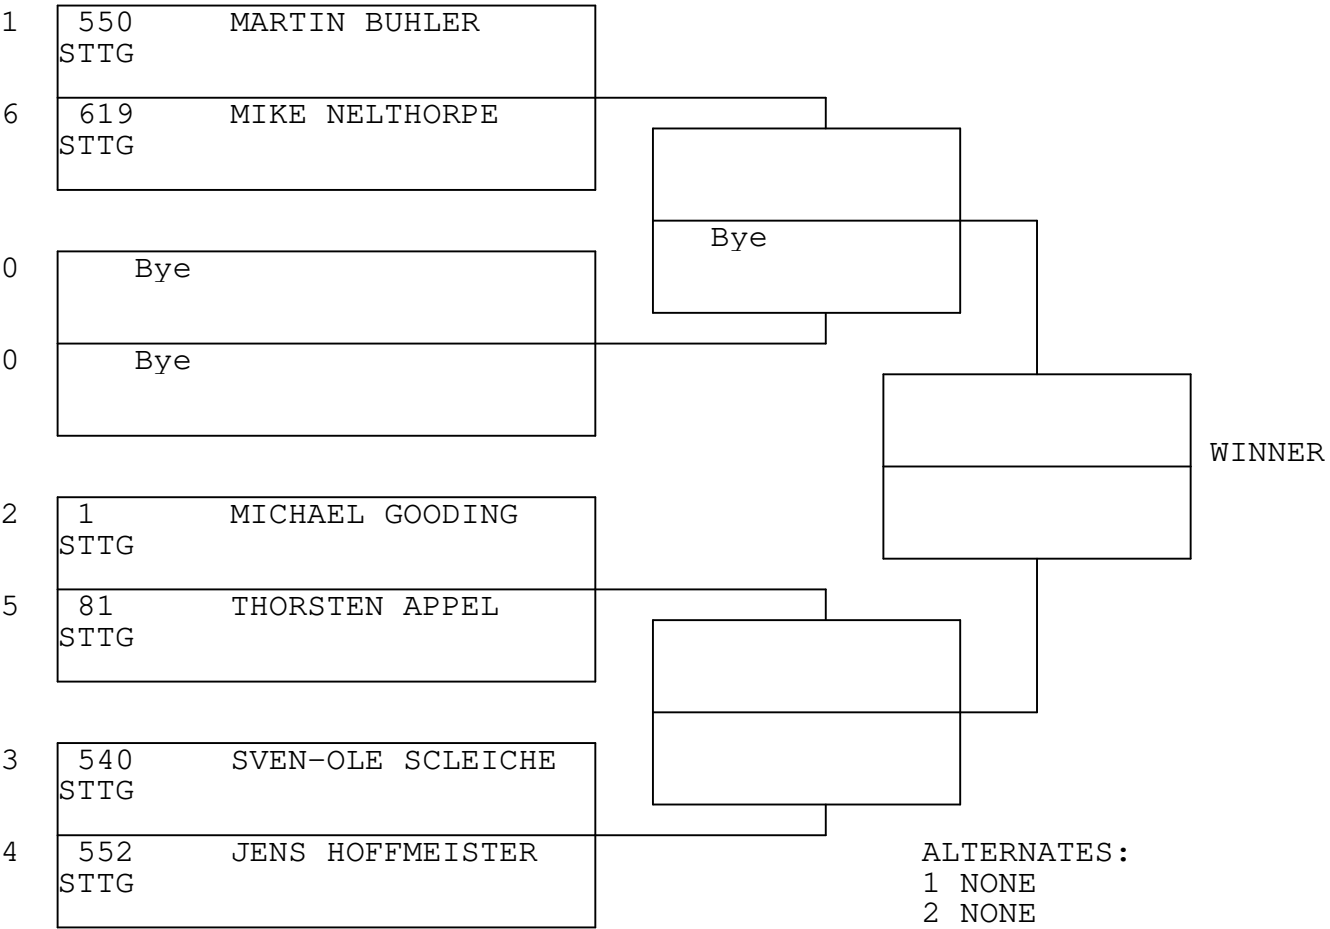

S/TWIN TOP GAS

TSI RACENET SYSTEM  
PROGRESSIVE LADDER FOR 6 CARS

2019-09-21  
18:42:13

OFFICIAL