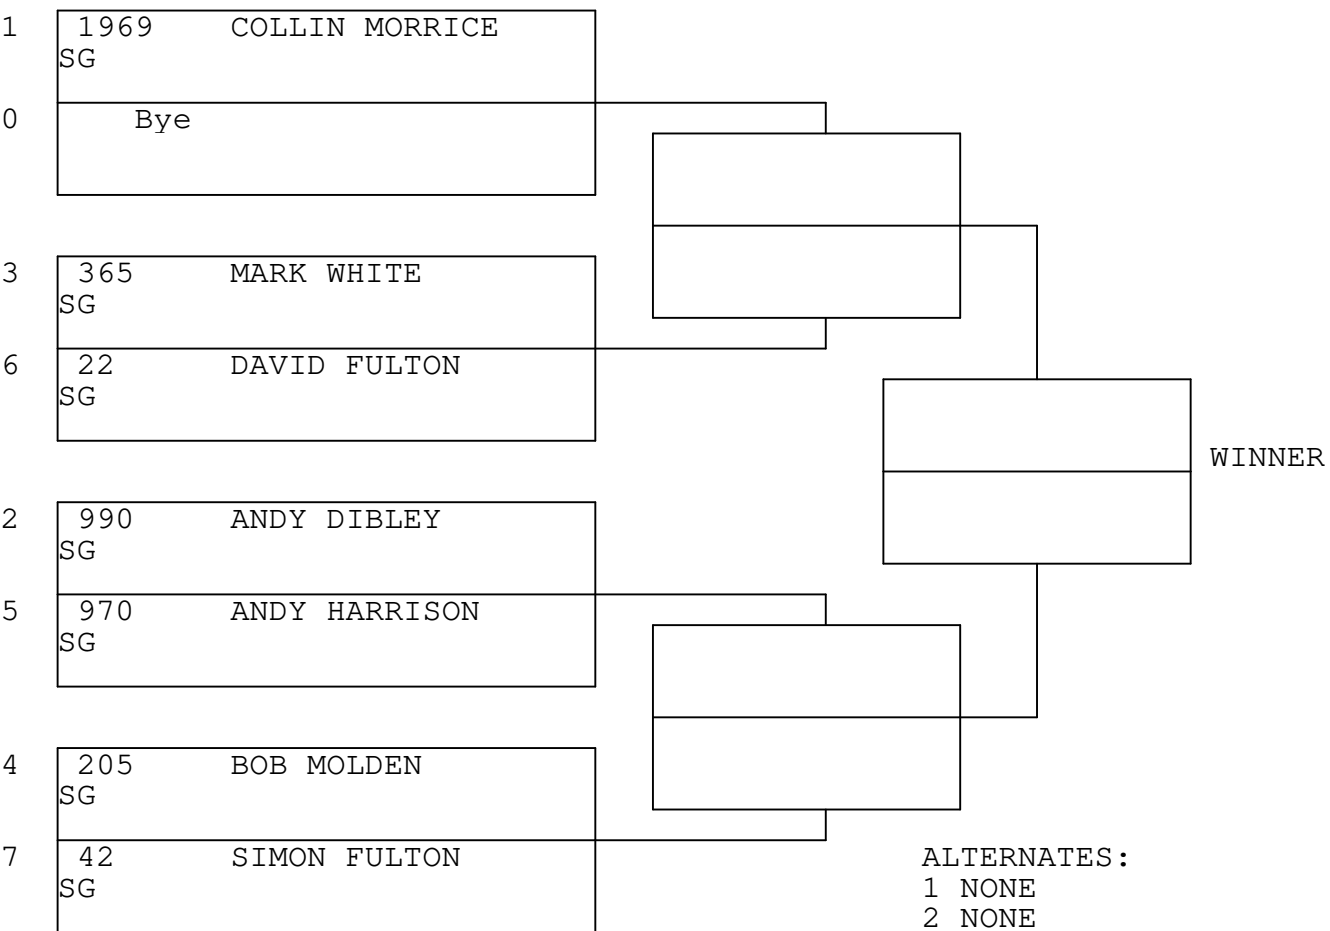

SUPER GAS

TSI RACENET SYSTEM
PROGRESSIVE LADDER FOR 7 CARS

2019-09-21
17:55:00

OFFICIAL