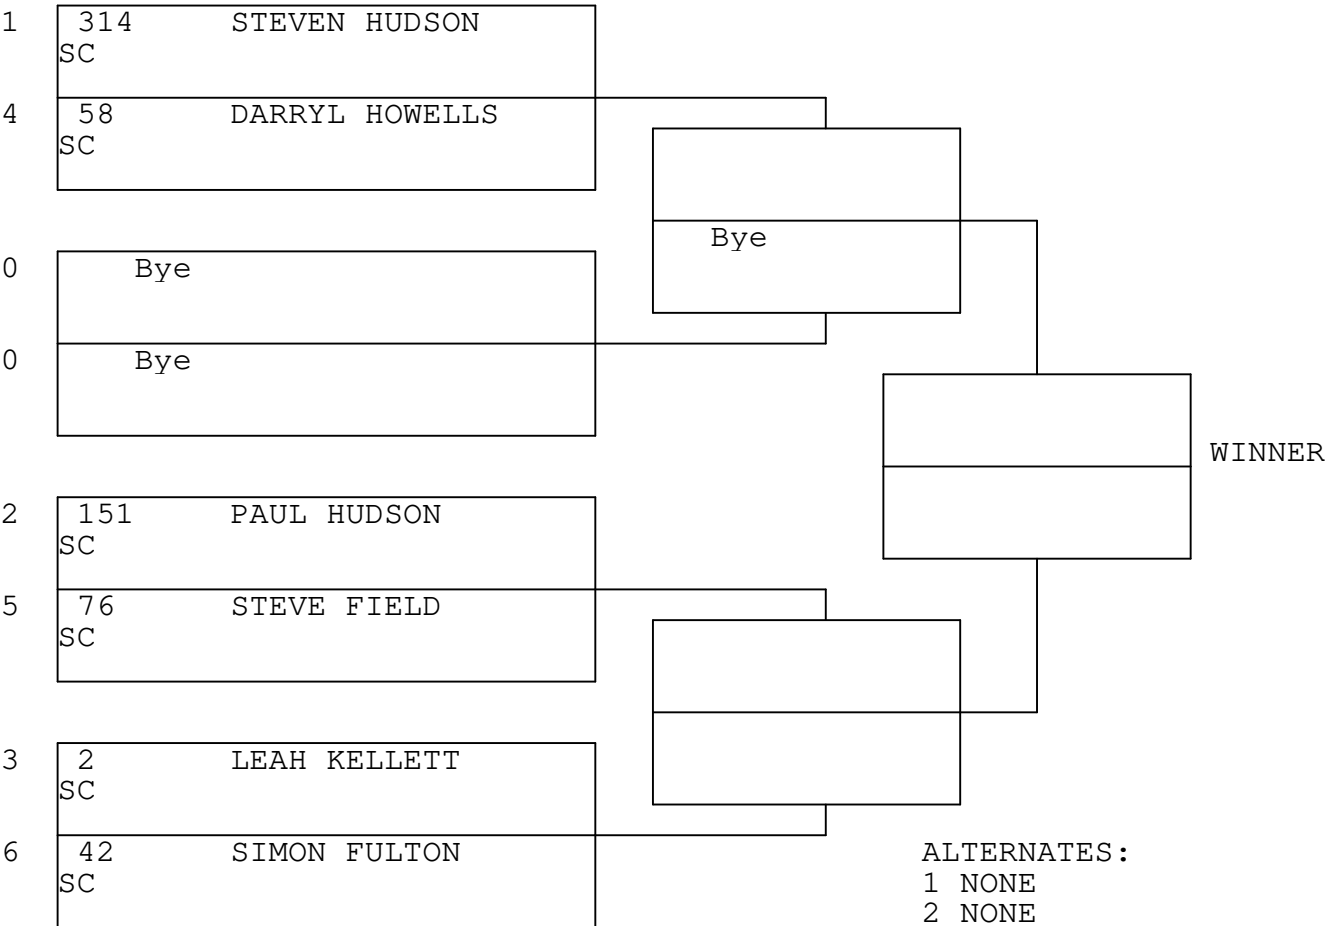

SUPER COMP

TSI RACENET SYSTEM
PROGRESSIVE LADDER FOR 6 CARS

2019-09-21
16:29:55

OFFICIAL