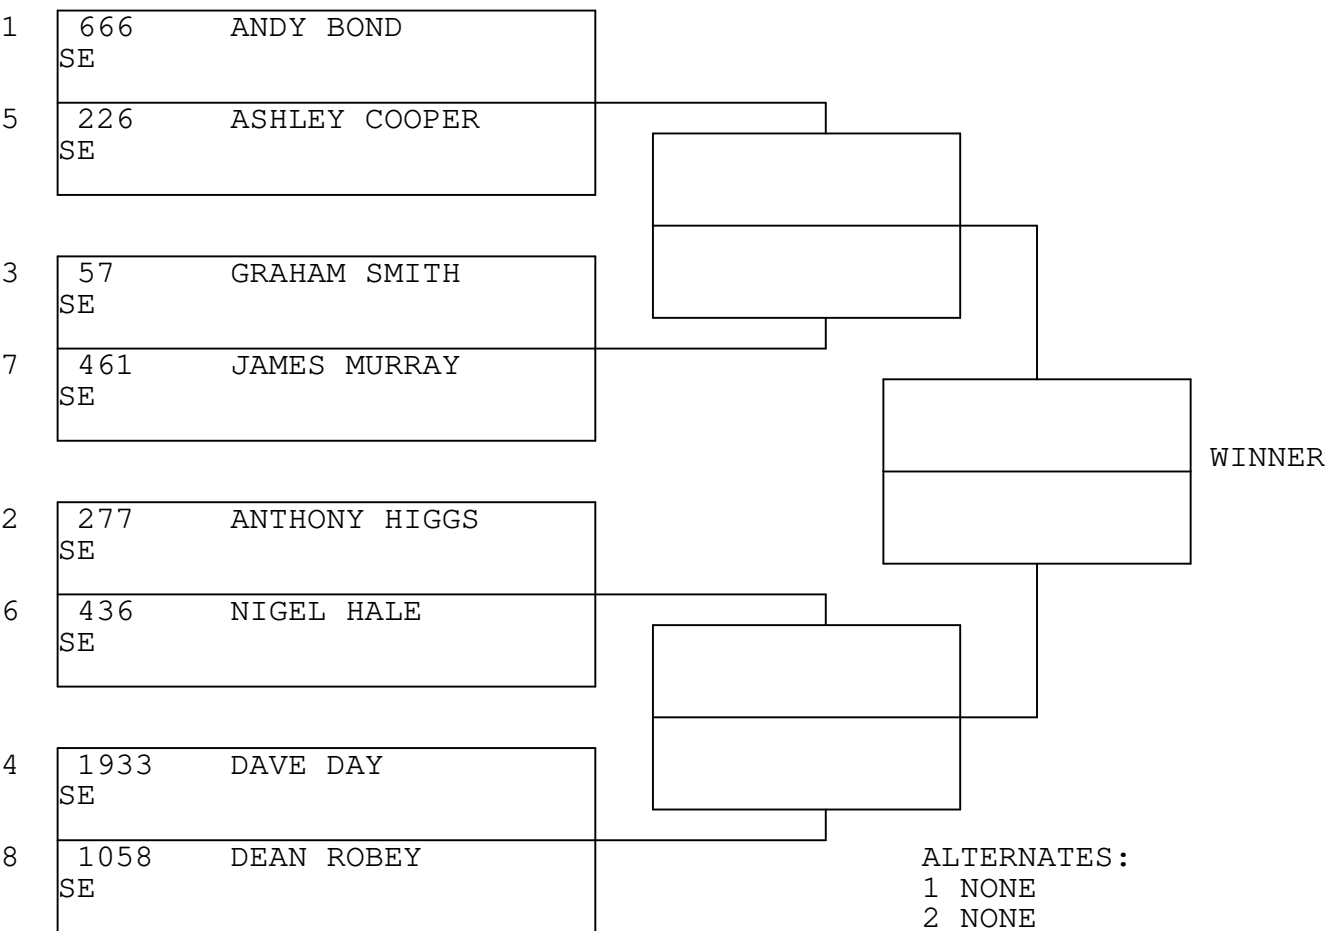

STREET ELIMINATOR

TSI RACENET SYSTEM
PROGRESSIVE LADDER FOR 8 CARS

2019-09-21
14:49:47

OFFICIAL