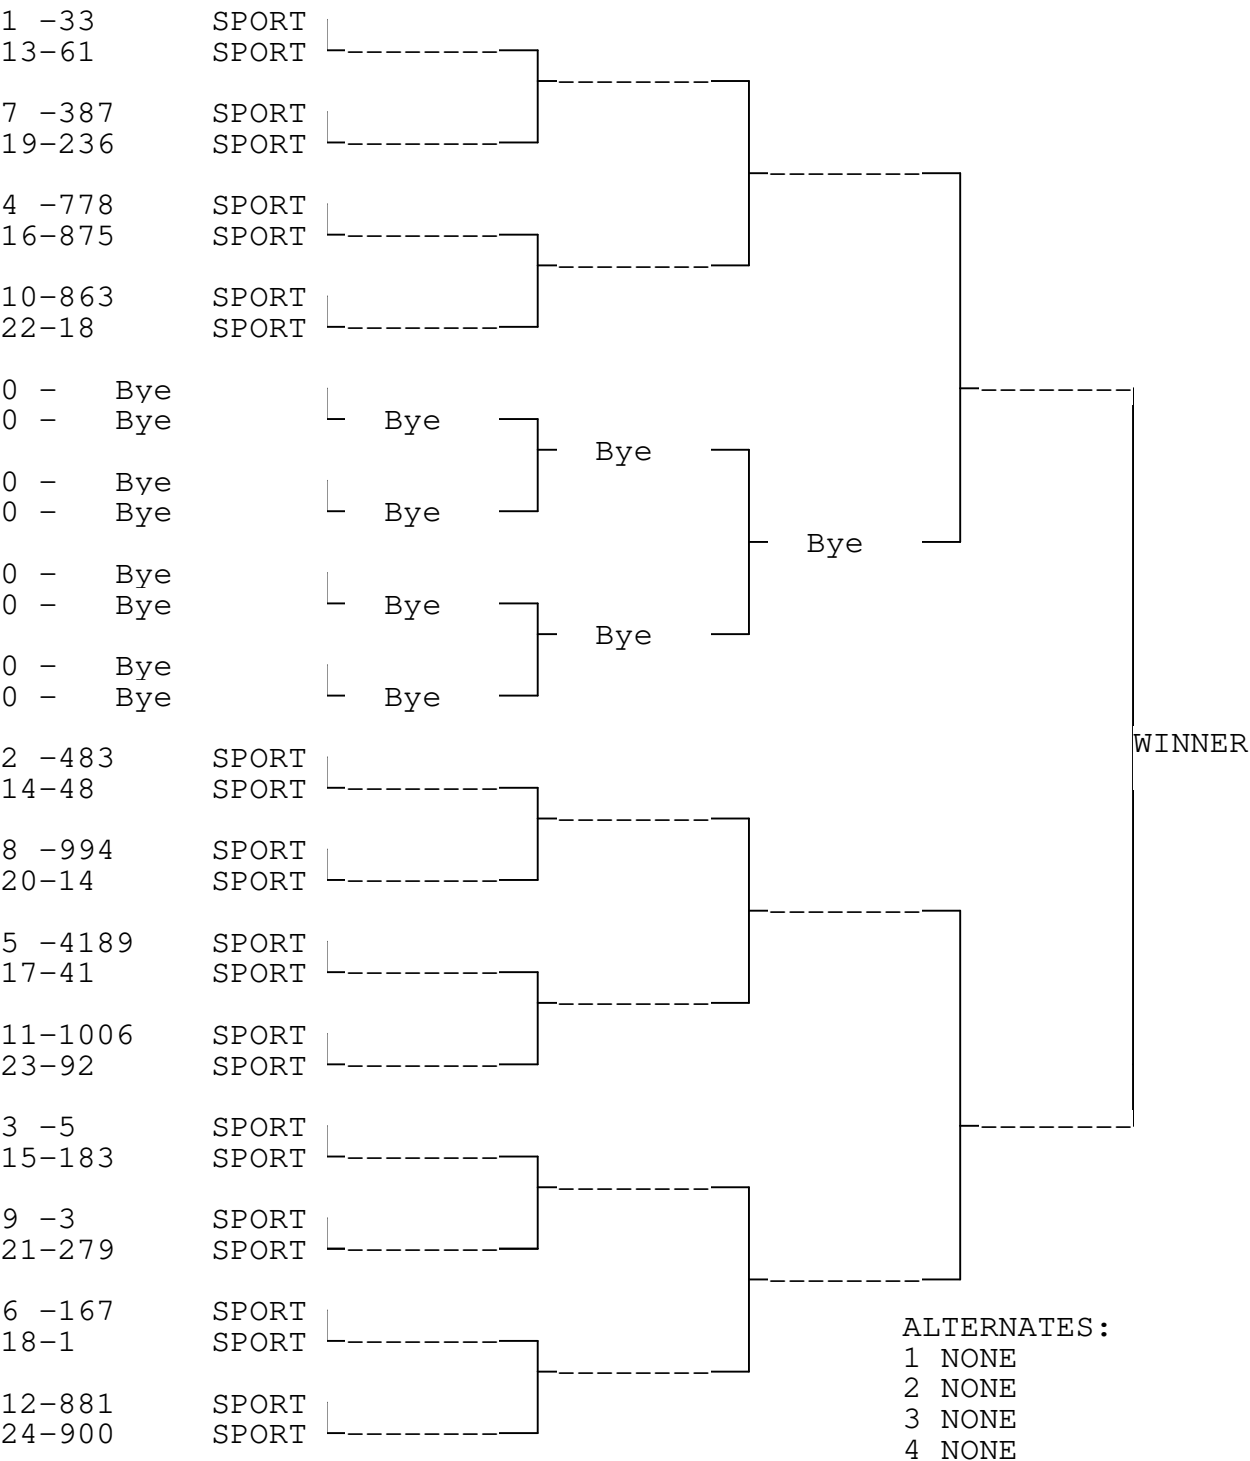

SPORTSMAN E.T.

TSI RACENET SYSTEM  
PROGRESSIVE LADDER FOR 24 CARS

2019-09-21  
18:29:14

OFFICIAL