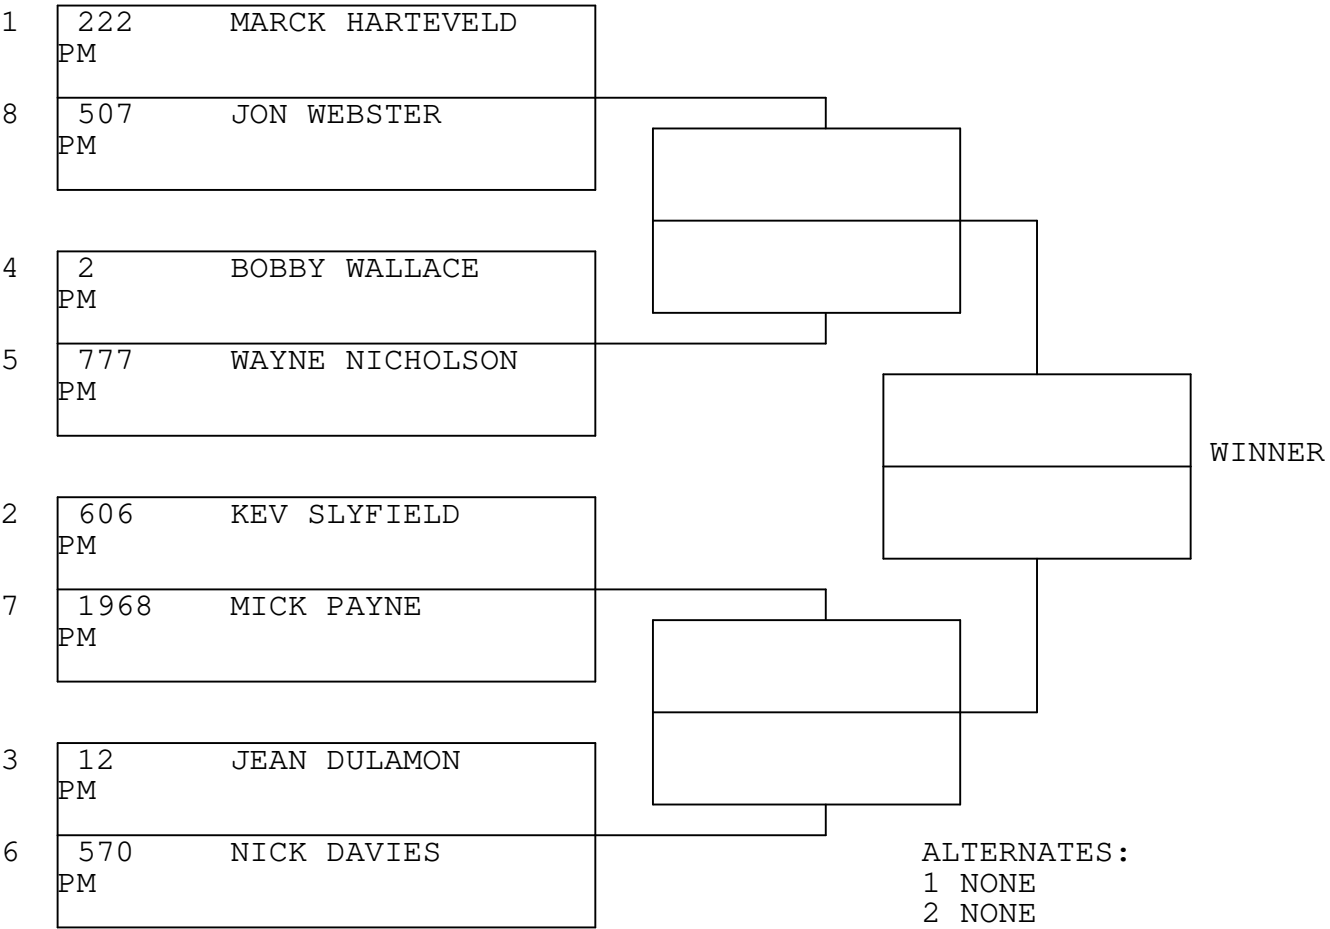

PRO MODIFIED

TSI RACENET SYSTEM
PROGRESSIVE LADDER FOR 8 CARS

2019-09-21
17:21:18

OFFICIAL