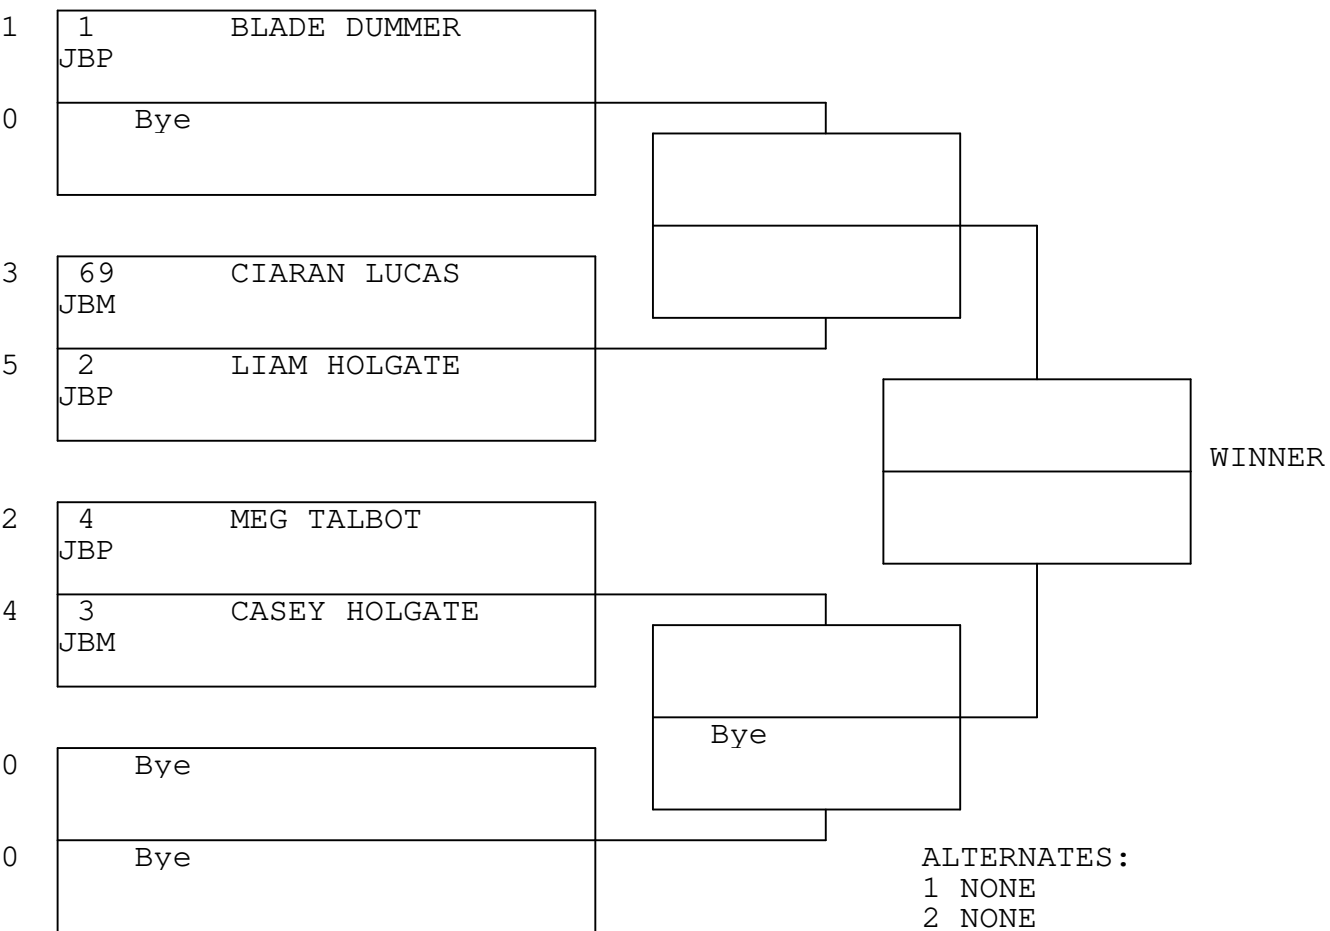

JUNIOR DRAG BIKE

TSI RACENET SYSTEM
 PROGRESSIVE LADDER FOR 5 CARS

2019-09-21
 18:42:52

OFFICIAL