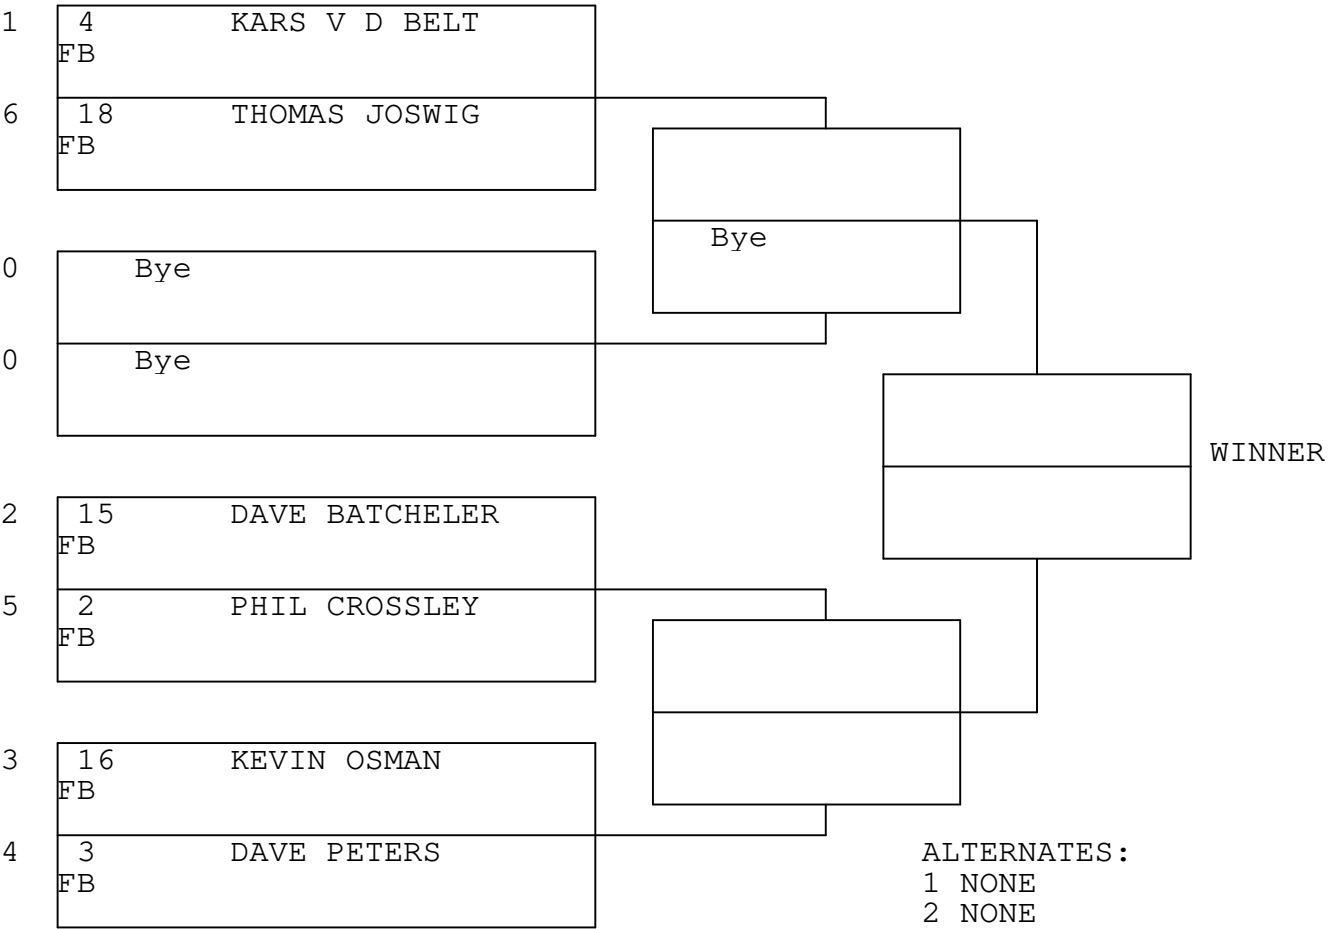

FUNNY BIKE

TSI RACENET SYSTEM  
PROGRESSIVE LADDER FOR 6 CARS

2019-09-21  
18:23:31

OFFICIAL