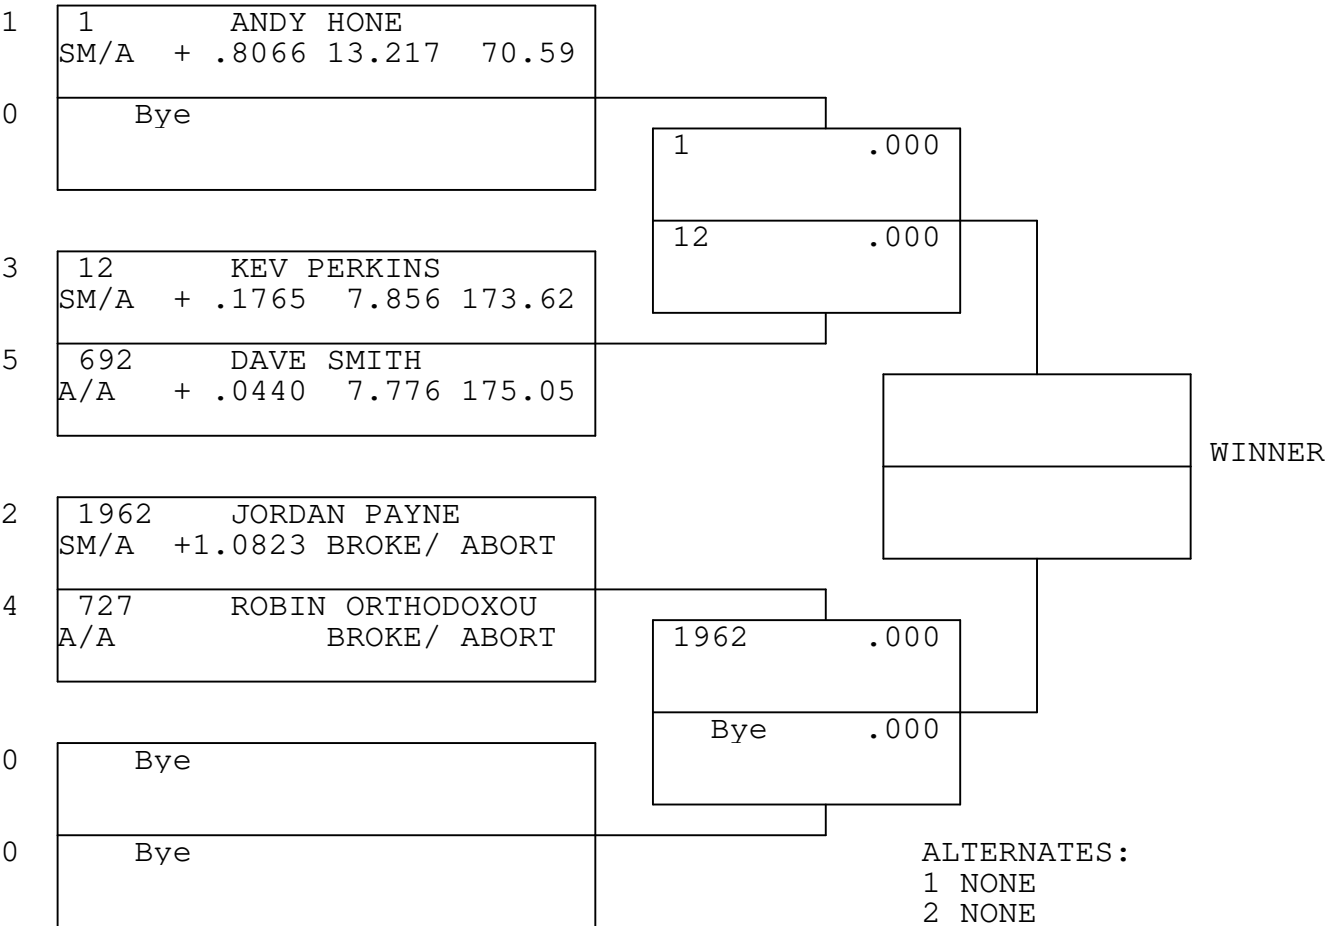

COMP ELIMINATOR

TSI RACENET SYSTEM
 PROGRESSIVE LADDER FOR 5 CARS

2019-09-22
 12:46:10

OFFICIAL