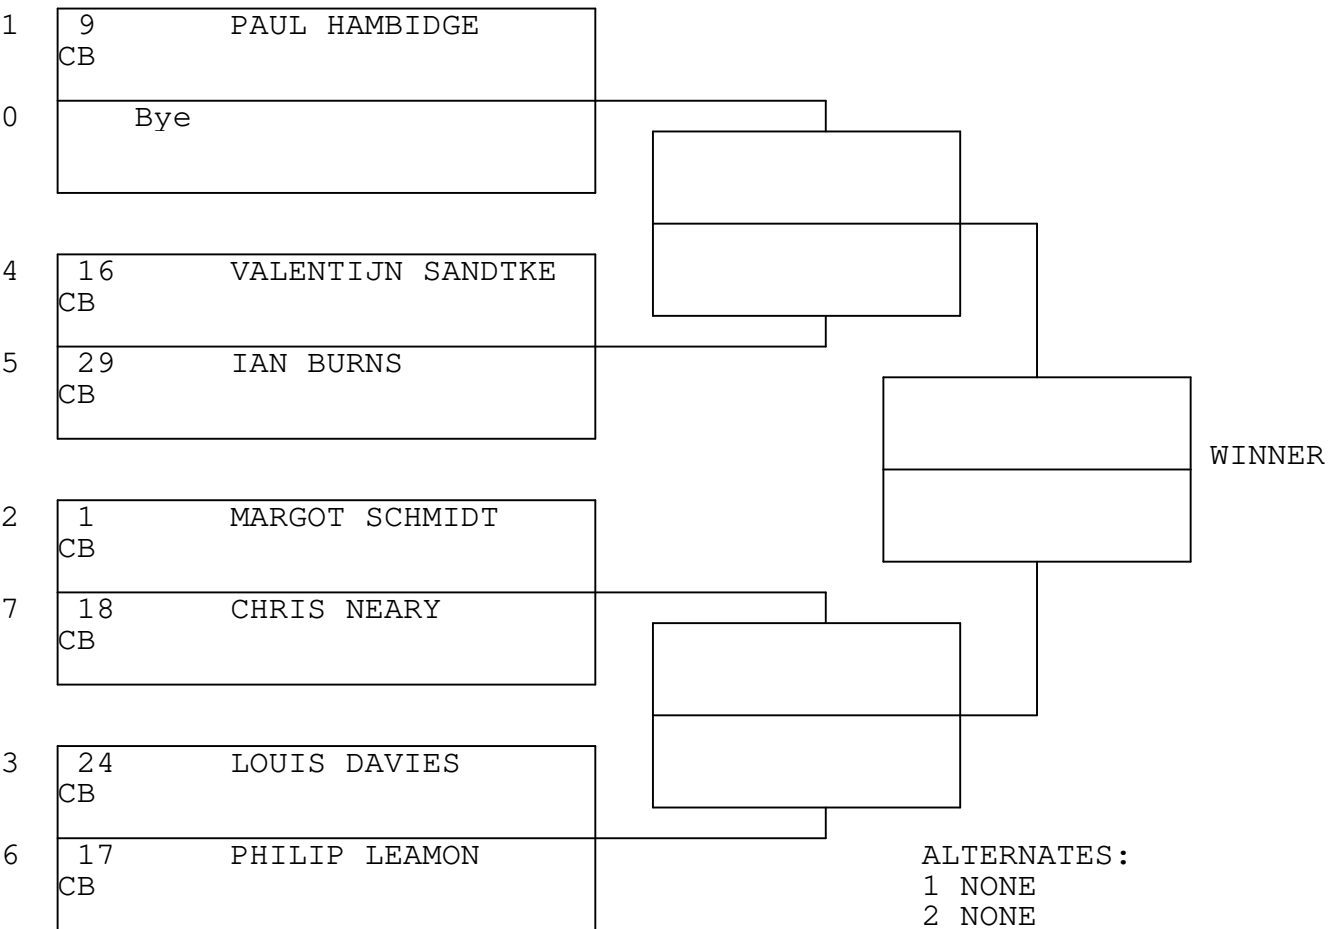

COMP BIKE

TSI RACENET SYSTEM  
 PROGRESSIVE LADDER FOR 7 CARS

2019-09-21  
 18:05:10

OFFICIAL