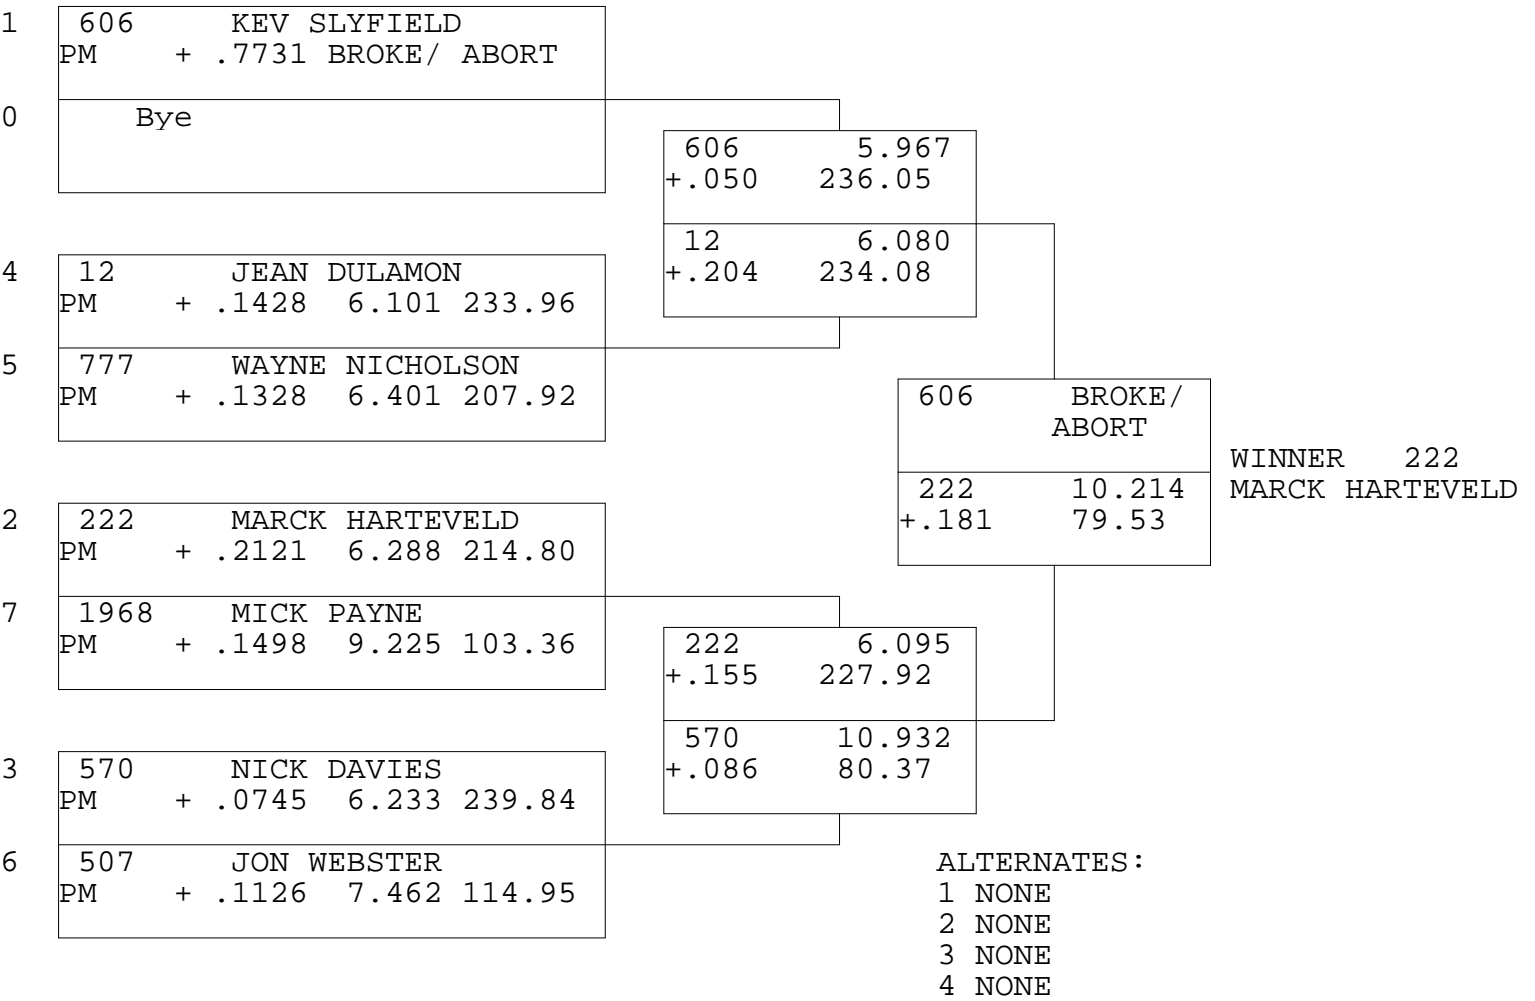

PRO MODIFIED

TSI RACENET SYSTEM  
 PROGRESSIVE LADDER FOR 7 CARS

2019-08-04  
 4:15:38 PM

OFFICIAL